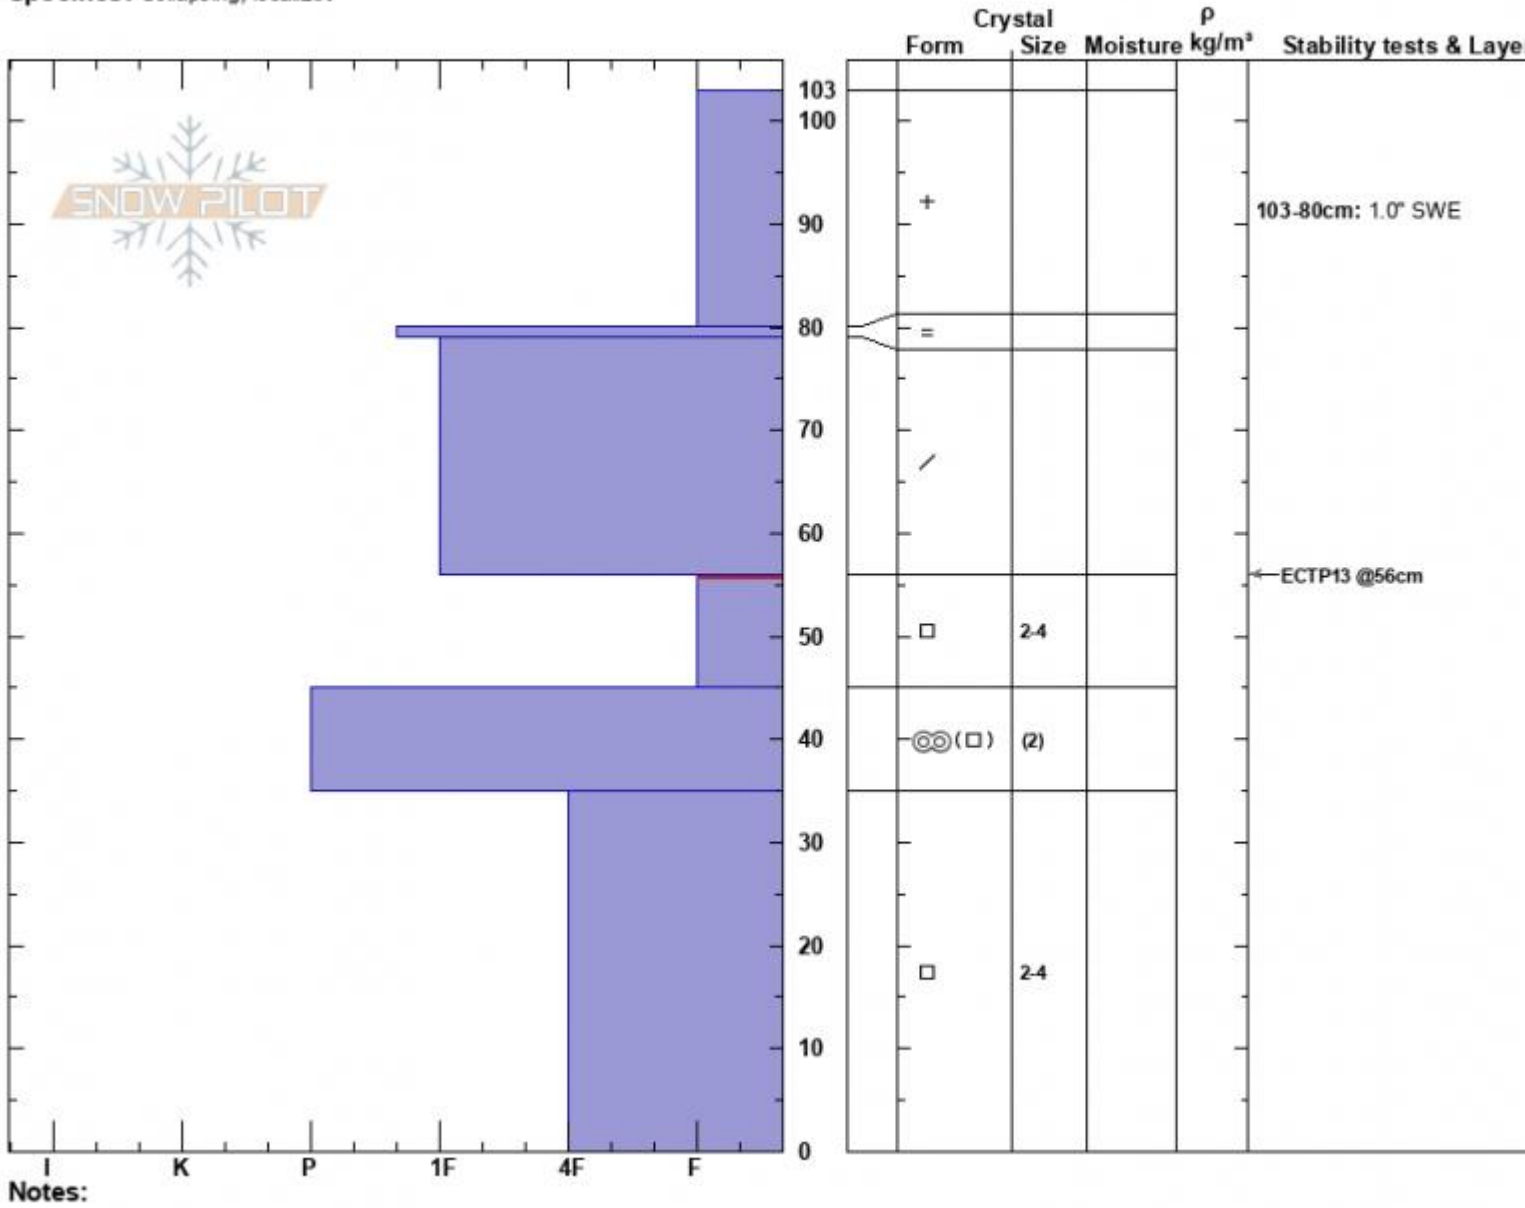

Sawtelle NE Profile
 Centennial Range
 ID
 Elevation: 9000 ft
 Aspect: 60°
 Specifics: Collapsing, localizer

Ian Hoyer
 12/07/2023 - 11:30am
 Co-ord: 44.55371N, -111.44480W
 Slope Angle: 25°
 Wind Loading: yes

Stability: Poor
 Air Temperature:
 Sky Cover: OVC
 Precipitation: S-1
 Wind: W Moderate

HS:103 Layer Notes:
 PF:65 103-80cm: 1.0" SWE
 56-45cm: Problematic layer

Advisory Region
 Island Park
 Longitude
 -111.44W
 Latitude
 44.56N
 Island Park, 2023-12-07