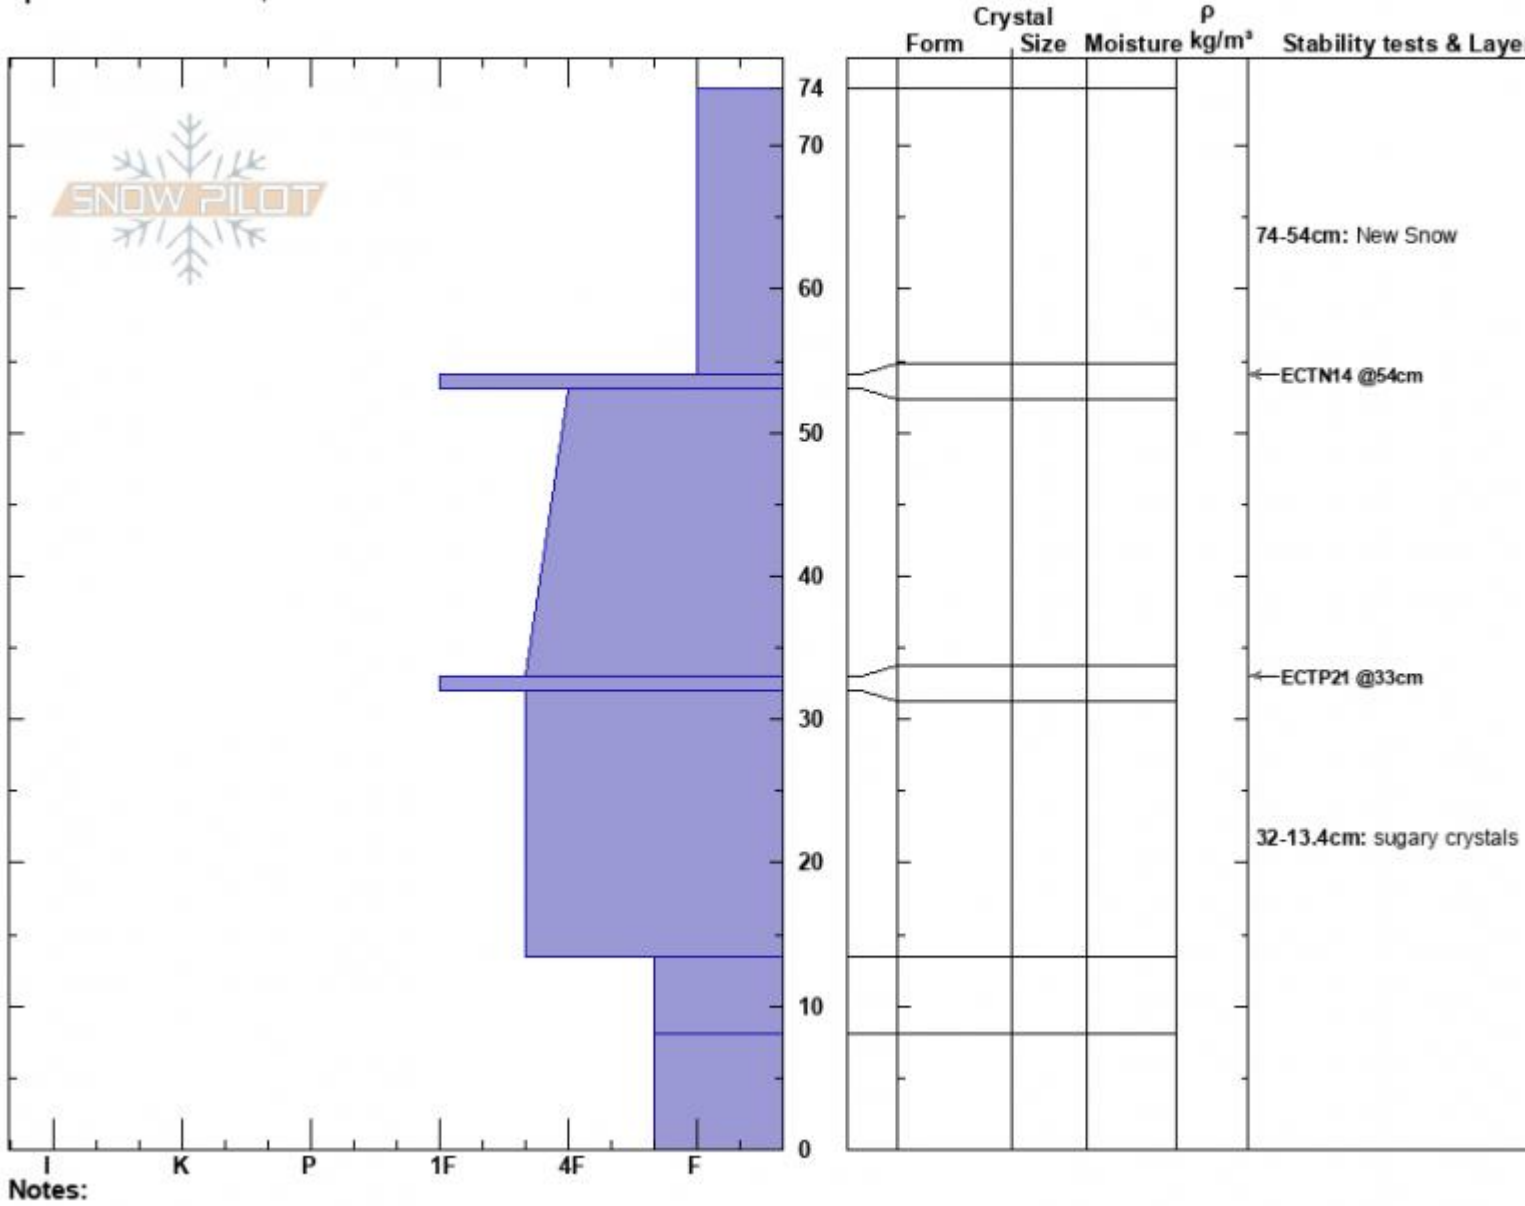

S. Cooke City
 Absaroka Range
 MT
 Elevation: 8700 ft
 Aspect: SE
 Specifics: We skied slope

Jesse Logan
 12/08/2023 - 12:15pm
 Co-ord:
 Slope Angle: 28°
 Wind Loading:

Stability:
 Air Temperature: 25°F
 Sky Cover: BKN
 Precipitation: NO
 Wind: Calm

HS:74
 PF:74
 PS: 19
 Layer Notes:
 74-54cm: New Snow
 33-32cm: Problematic layer
 32-13.4cm: sugary crystals

Advisory Region
 Cooke City
 Longitude
 -109.92W
 Latitude
 44.97N
 Cooke City, 2023-12-08