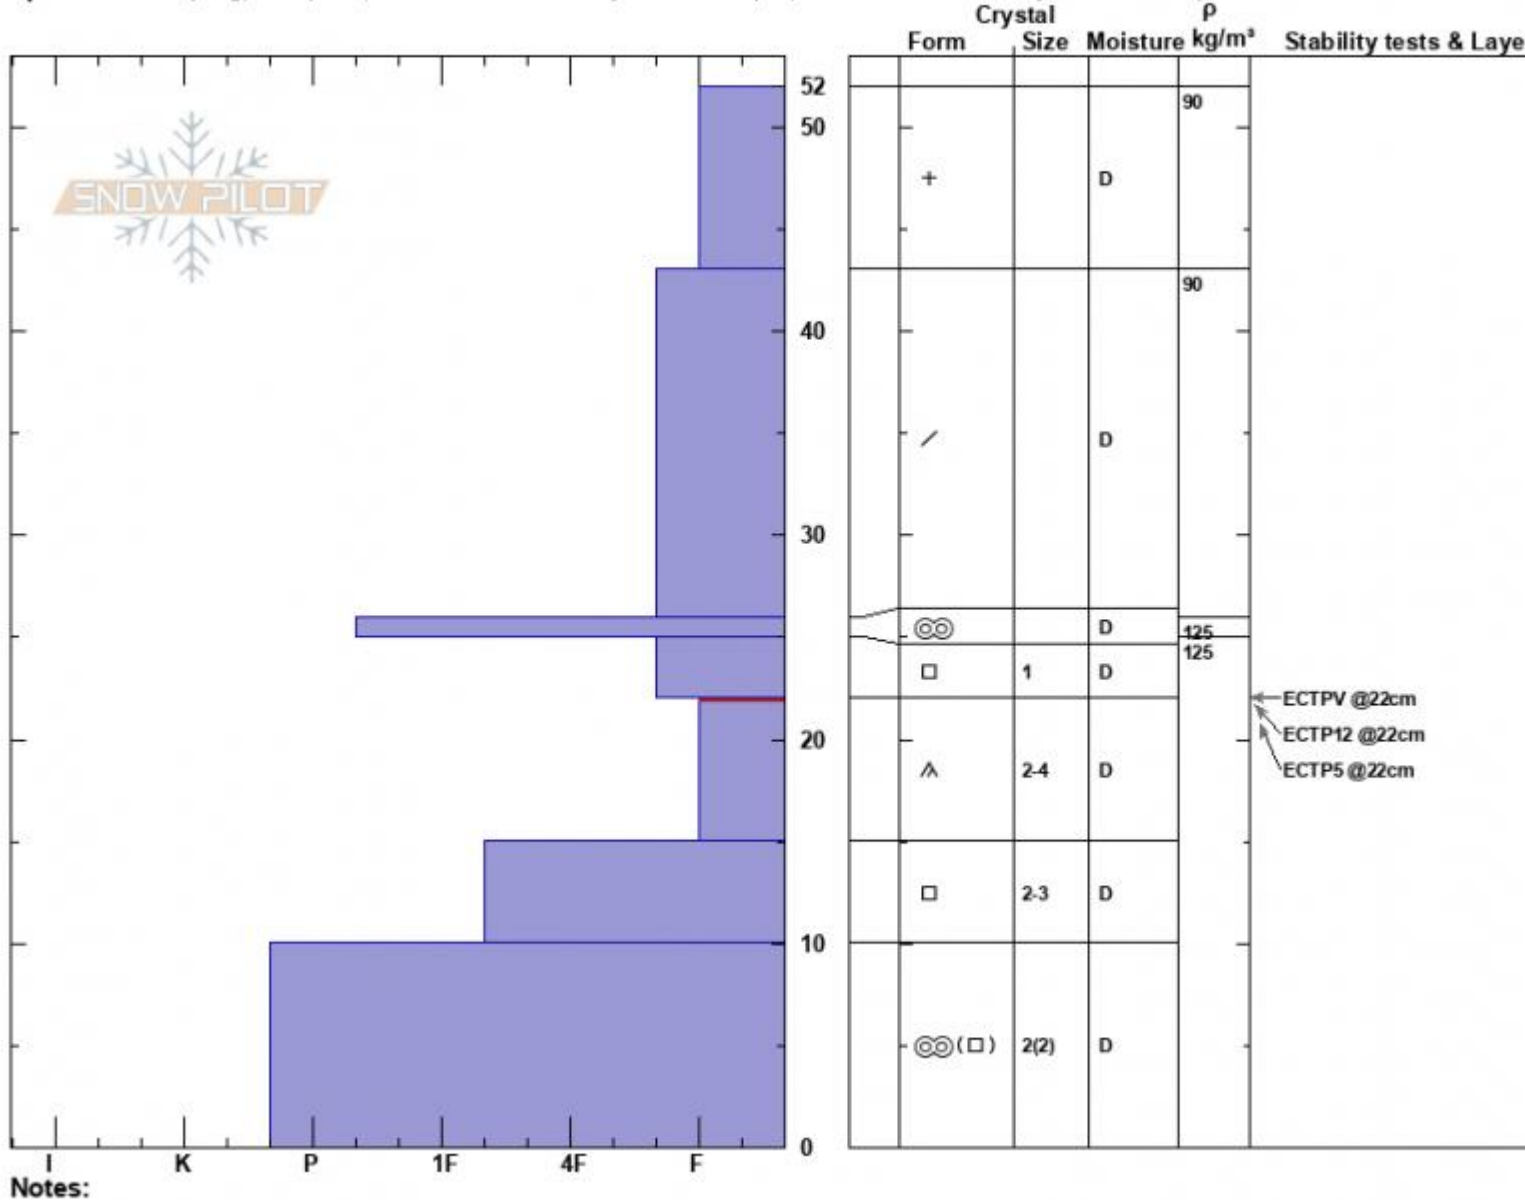

Beehive Basin  
 Madison Range-N  
 MT  
 Elevation: 8700 ft  
 Aspect: 220°

Doug Chabot-Admin  
 12/10/2023 - 11:00am  
 Co-ord: 45.32891N, -111.38644W  
 Slope Angle: 20°  
 Wind Loading: no

Stability: Poor  
 Air Temperature: -3°C  
 Sky Cover: OVC  
 Precipitation: NO  
 Wind: Calm

HS:52  
 Layer Notes:  
 22-15cm: Problematic layer

Specifics: Collapsing, widespread; Recent avalanche activity on similar slopes; Recent avalanche activity on different slopes

Advisory Region  
 Northern Madison  
 Longitude  
 -111.39W  
 Latitude  
 45.34N