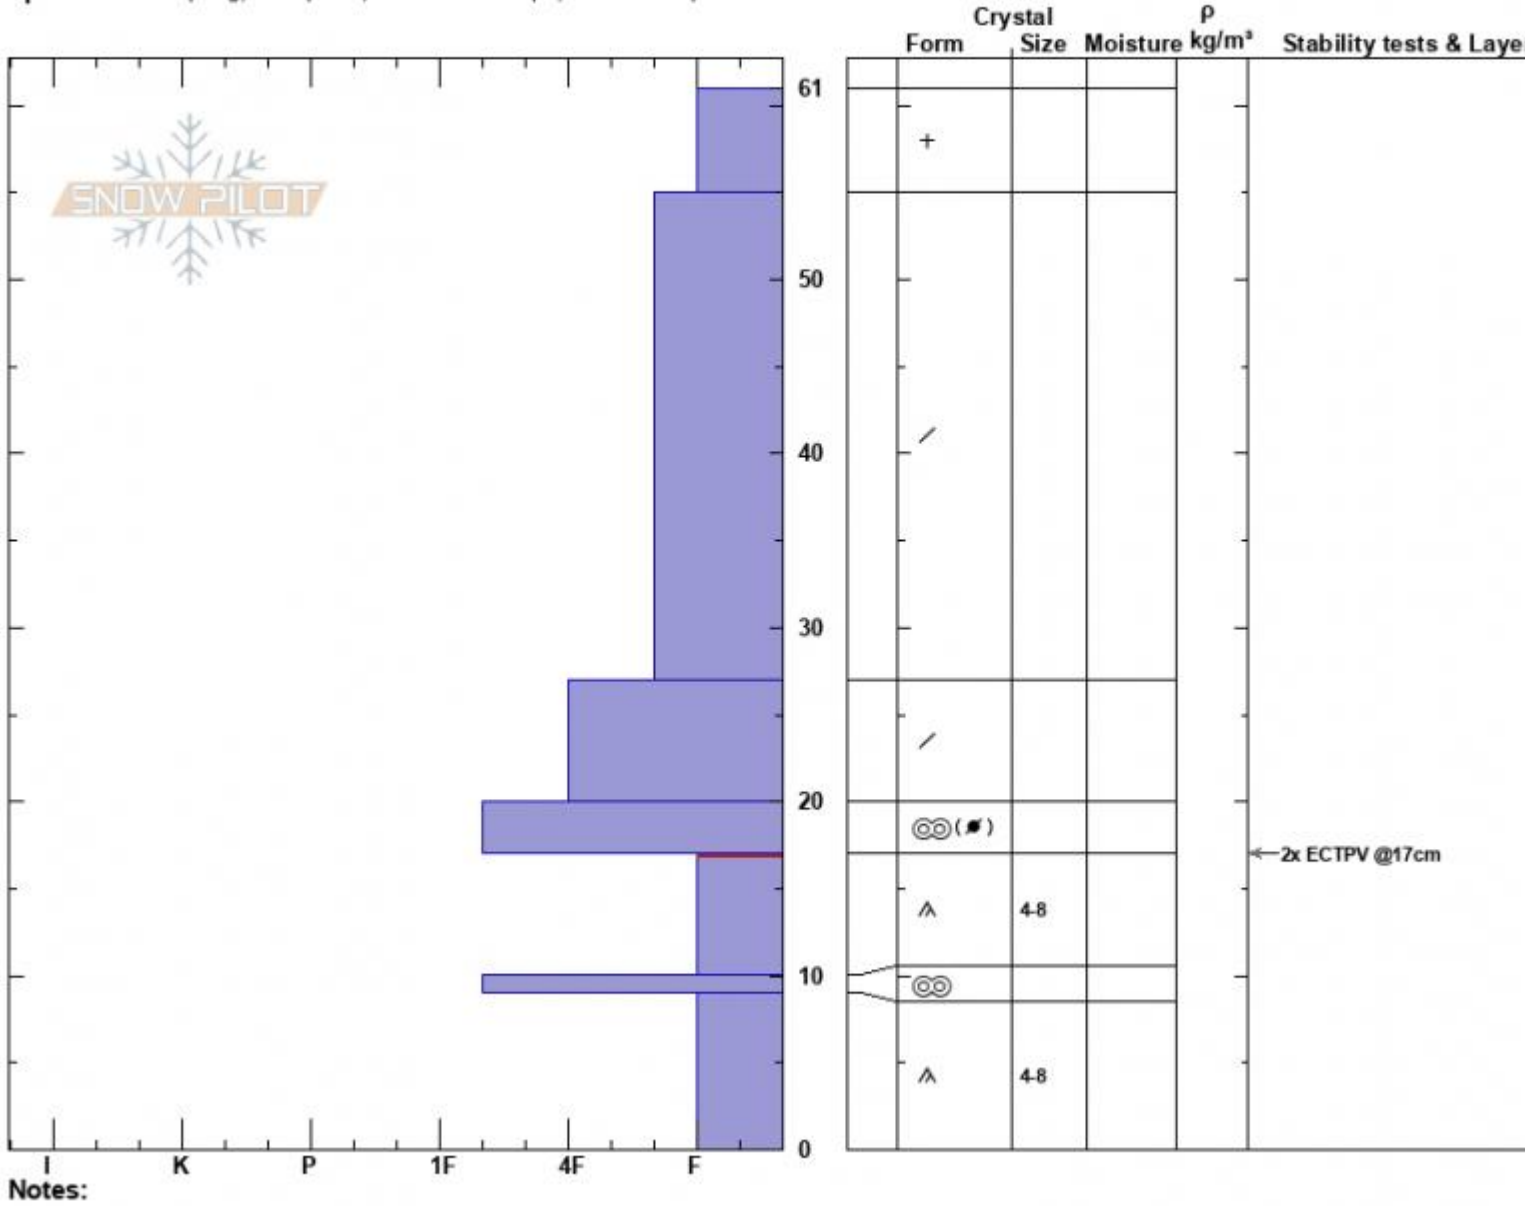

Fingers Meadow
 Bridger Range
 MT
 Elevation: 8100 ft
 Aspect: 100°
 Specifics: Collapsing, widespread; Ski tracks on slope; We skied slope

Ian Hoyer
 12/12/2023 - 11:00am
 Co-ord: 45.80598N, -110.92829W
 Slope Angle: 35°
 Wind Loading: no

Stability: Poor
 Air Temperature:
 Sky Cover: BKN
 Precipitation: NO
 Wind: Calm

HS:61
 PF:55 17-10cm:Problematic layer
 PS:35

Advisory Region
 Bridger Range
 Longitude
 -110.92W
 Latitude
 45.82N
 Bridger Range, 2023-12-12