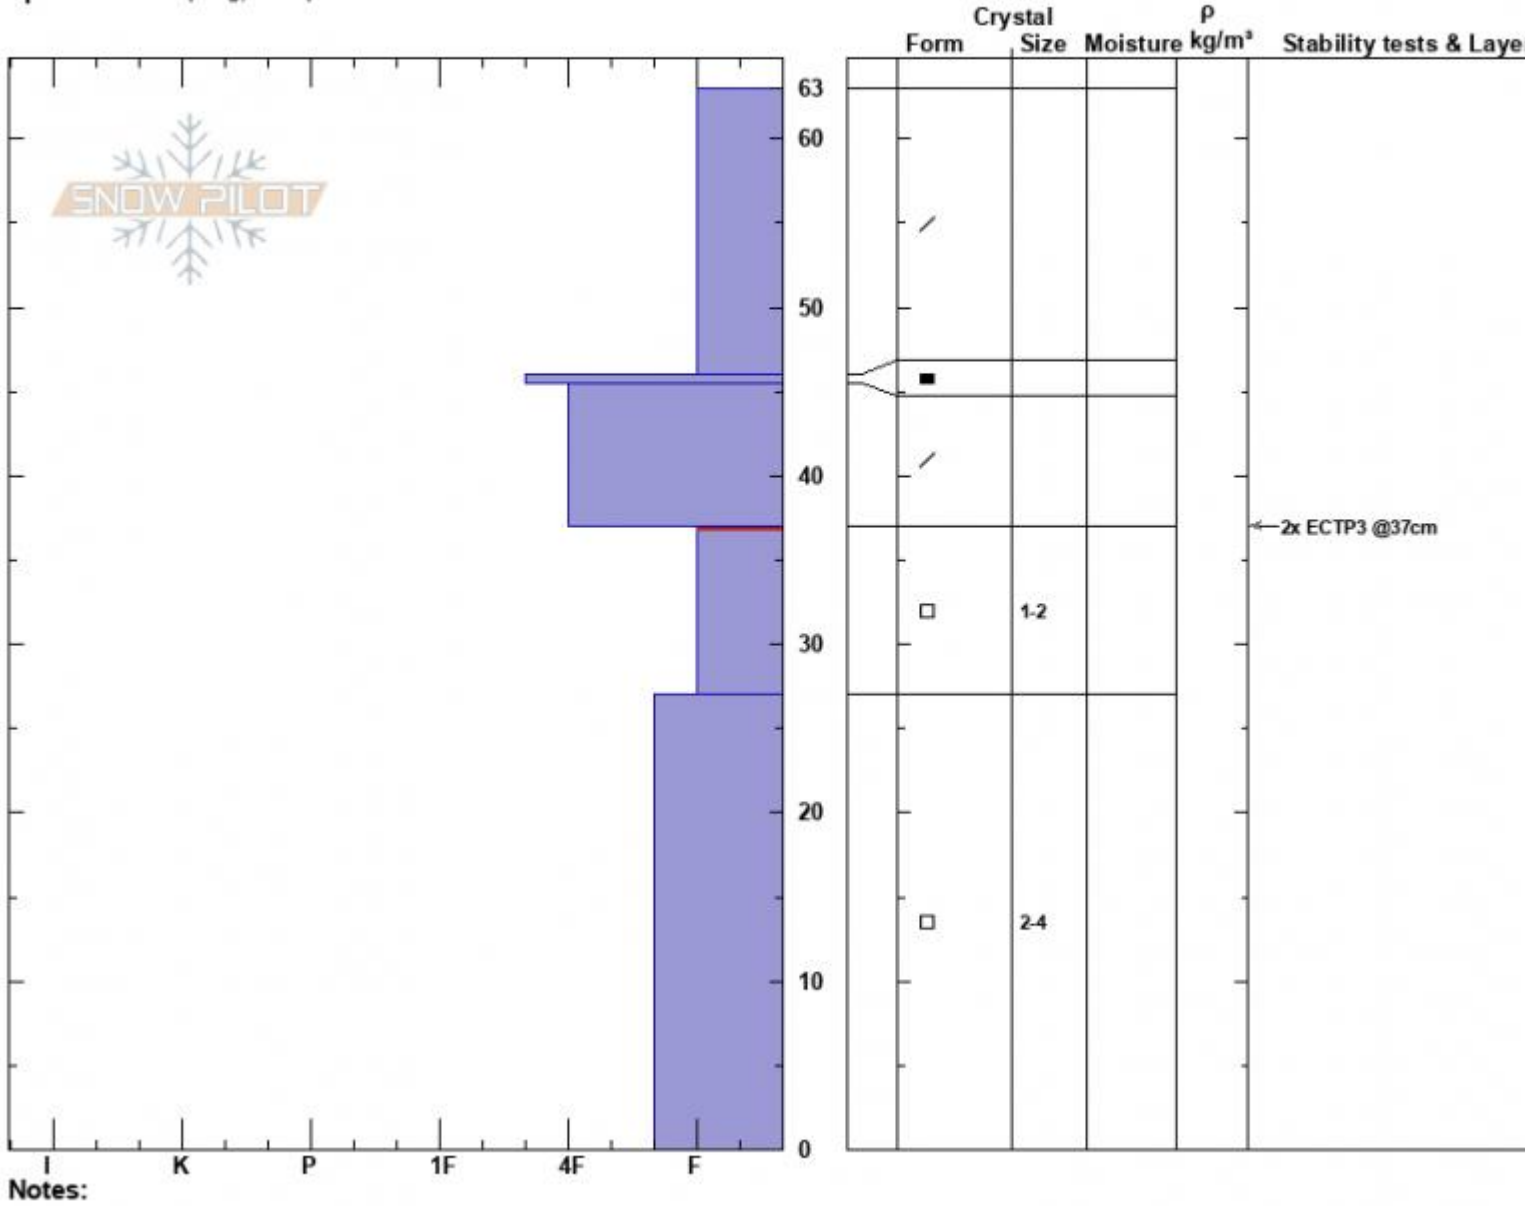

Sunlight Basin Profile
 Madison Range-S
 MT
 Elevation: 9480 ft
 Aspect: 100°
 Specifics: Collapsing, widespreac

Dave Zinn
 12/10/2023 - 11:30am
 Co-ord: 44.97495N, -111.31363W
 Slope Angle: 15°
 Wind Loading: previous

Stability: Poor
 Air Temperature:
 Sky Cover: SCT
 Precipitation: NO
 Wind: Calm

HS:63
 Layer Notes:
 37-27cm: Problematic layer

Advisory Region
 Southern Madison
 Longitude
 -111.31W
 Latitude
 44.97N
 Southern Madison, 2023-12-11