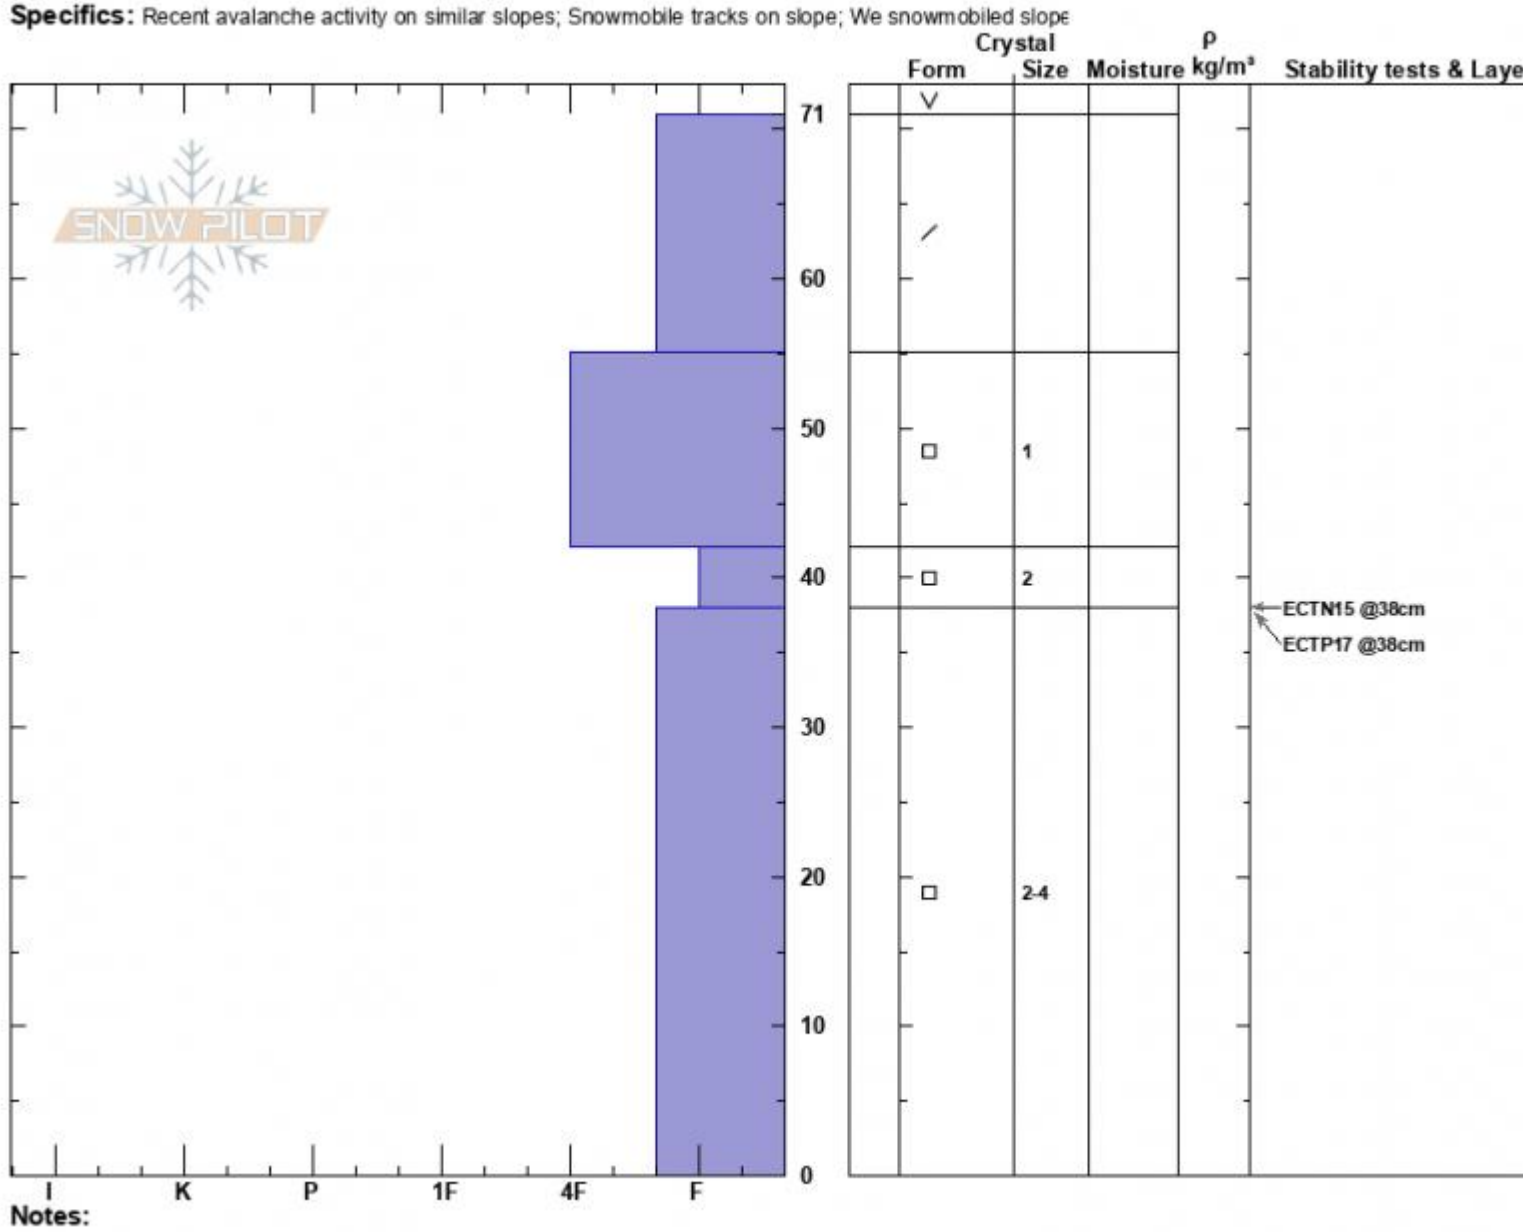

2nd Yellowmule
 Madison Range-N
 MT
 Elevation: 9400 ft
 Aspect: 30°
Specifics: Recent avalanche activity on similar slopes; Snowmobile tracks on slope; We snowmobiled slope

Ian Hoyer
 12/19/2023 - 11:00am
Co-ord: 45.17713N, -111.40059W
Slope Angle: 25°
Wind Loading:

Stability: Fair
Air Temperature:
Sky Cover: BKN
Precipitation: NO
Wind: Calm

HS:71
PF:65
Layer Notes:
 42-38cm: Problematic layer

Advisory Region
 Northern Madison
 Longitude
 -111.38W
 Latitude
 45.17N
 Northern Madison, 2023-12-19