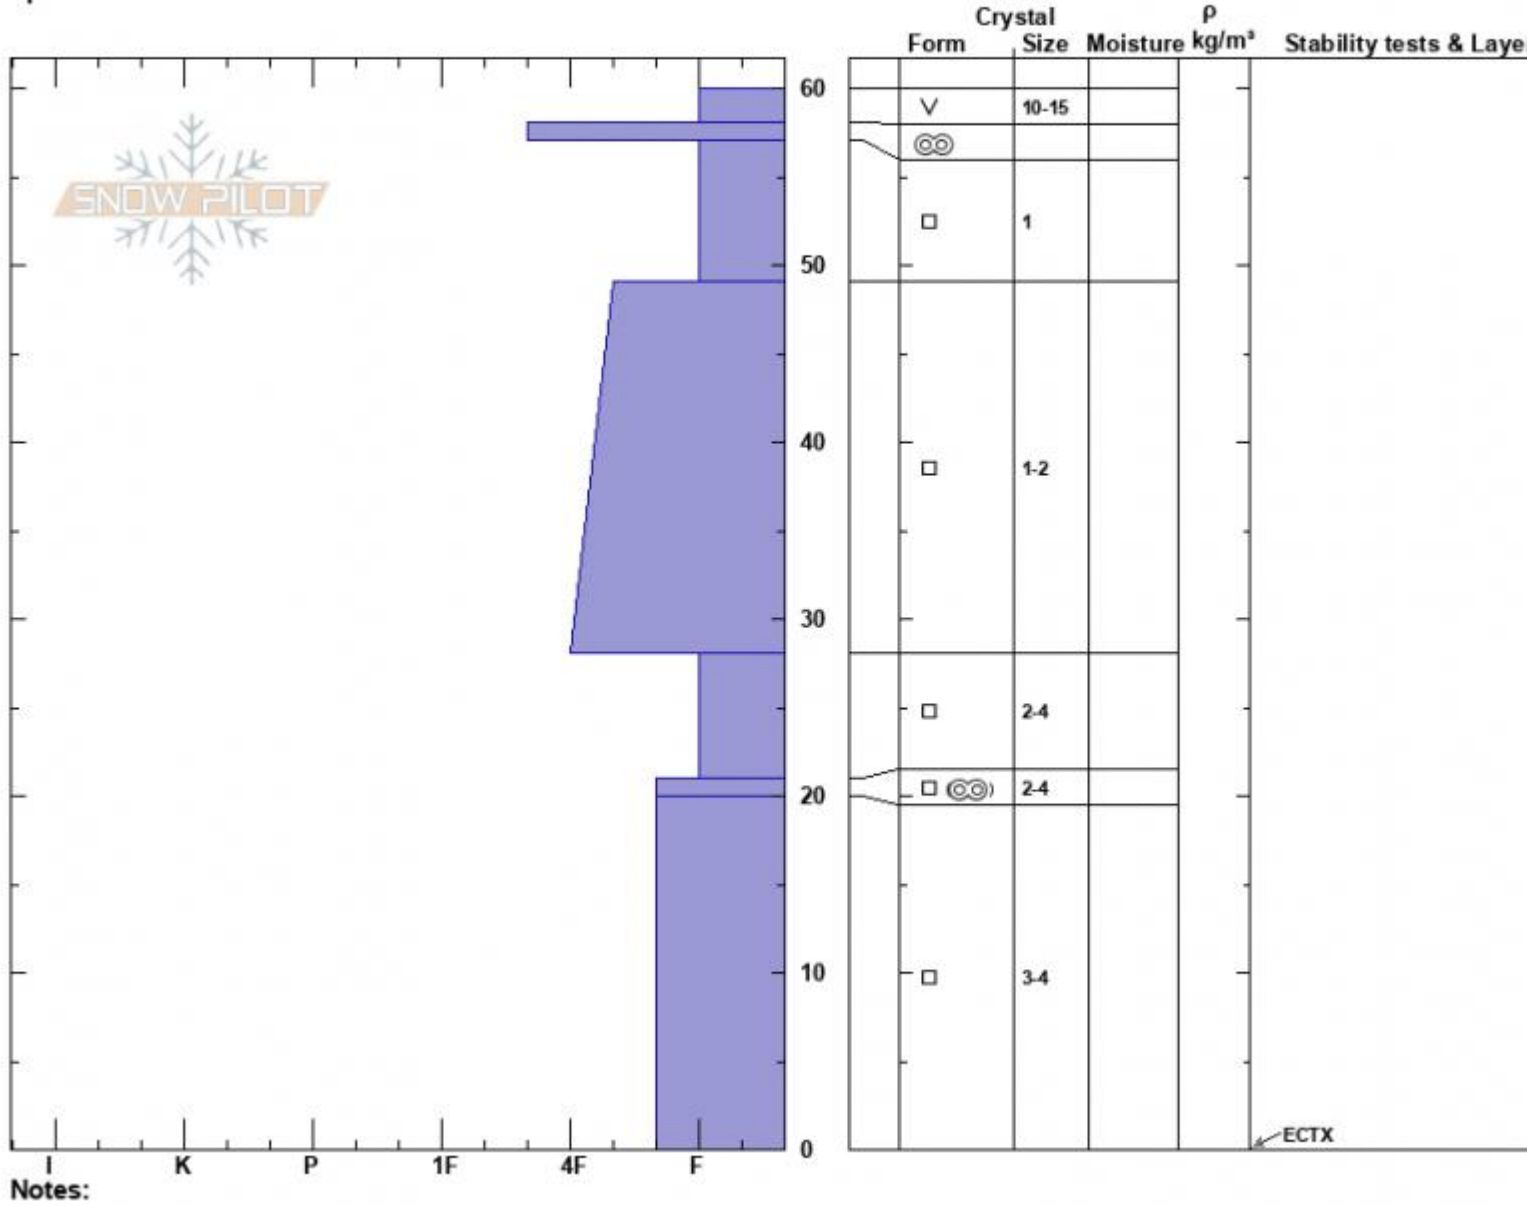

Wilderness Boundary  
 Madison Range-S  
 MT  
 Elevation: 8850 ft  
 Aspect: 250°  
 Specifics:

Zach Peterson  
 01/03/2024 - 12:00pm  
 Co-ord: 44.97676N, -111.35955W  
 Slope Angle: 26°  
 Wind Loading: no

Stability: Good  
 Air Temperature:  
 Sky Cover: FEW  
 Precipitation: NO  
 Wind: W Calm

HS:60  
 Layer Notes:  
 28-21cm: Problematic layer

Advisory Region  
 Southern Madison  
 Longitude  
 -111.27W  
 Latitude  
 45.06N  
 Southern Madison, 2024-01-03