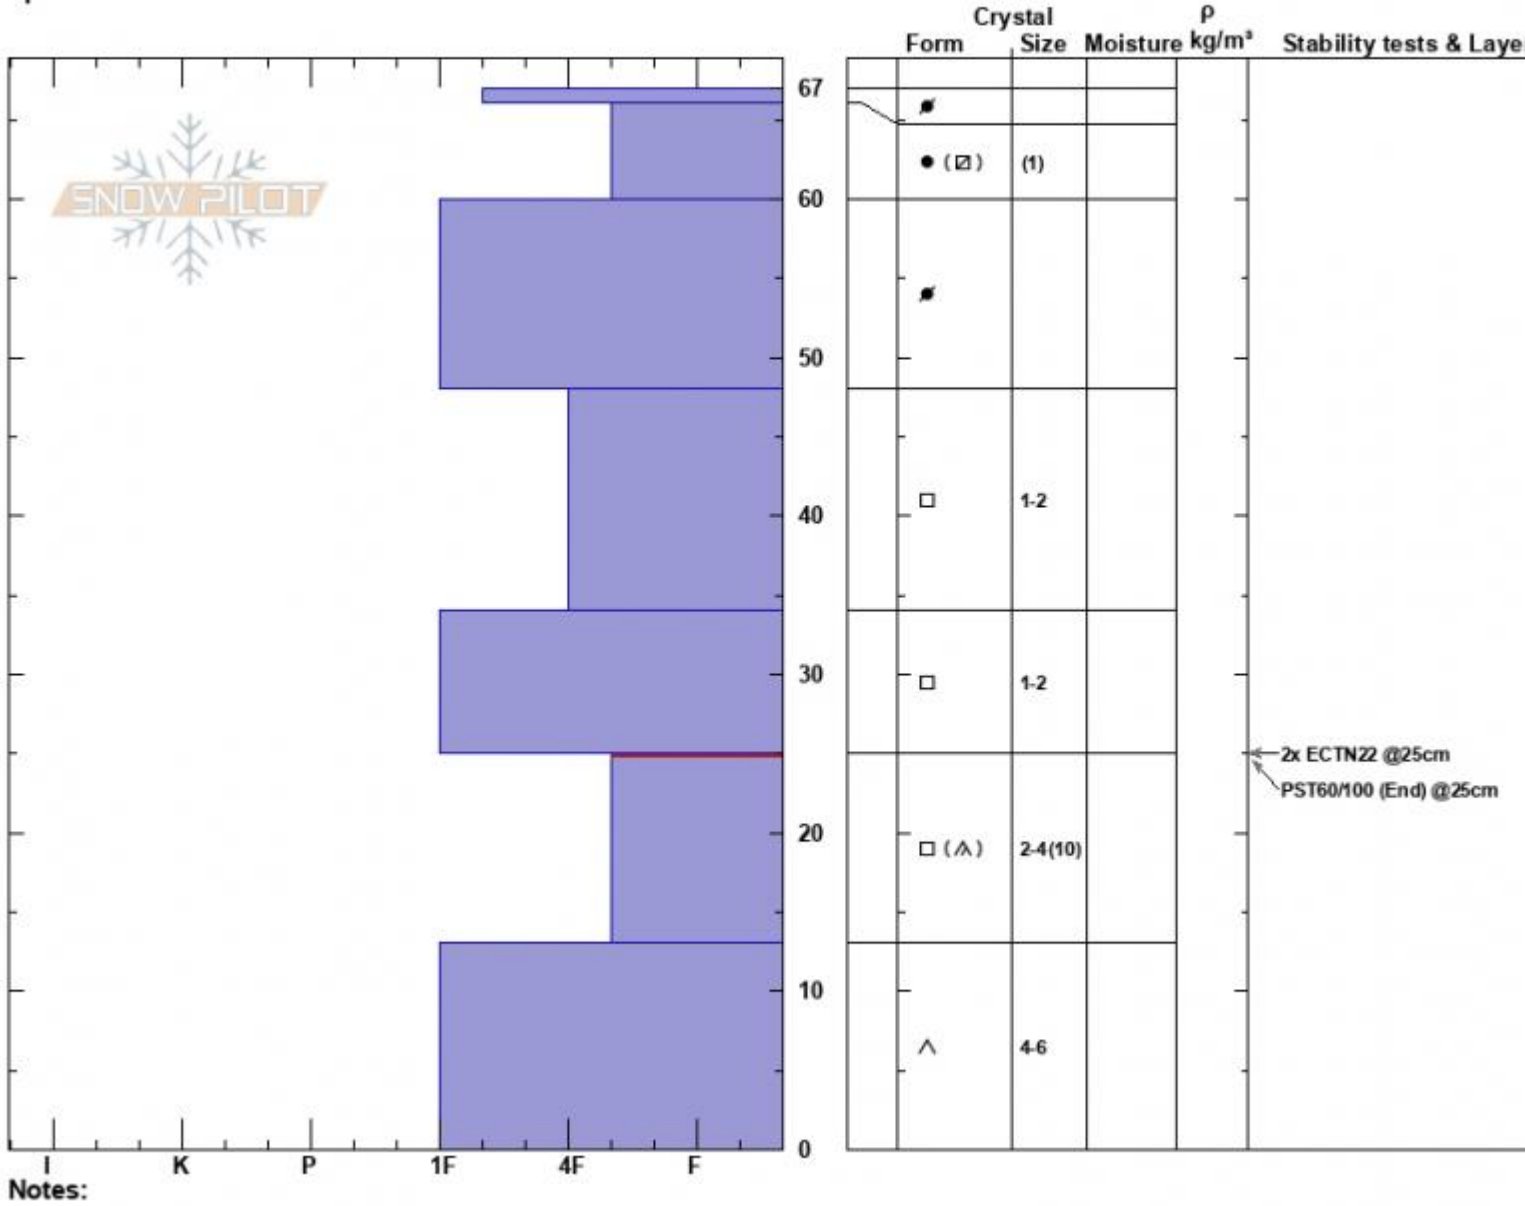

Cedar Shoulder  
 Madison Range-N  
 MT  
 Elevation: 9430 ft  
 Aspect: 10°  
 Specifics:

Dave Zinn  
 01/04/2024 - 1:00pm  
 Co-ord: 45.22519N, -111.49403W  
 Slope Angle: 26°  
 Wind Loading: previous

Stability: Good  
 Air Temperature:  
 Sky Cover: OVC  
 Precipitation: S-1  
 Wind: SW Light Breeze

HS:67  
 PF:50  
 Layer Notes:  
 25-13cm: Problematic layer

Advisory Region  
 Northern Madison  
 Longitude  
 -111.51W  
 Latitude  
 45.23N  
 Northern Madison, 2024-01-04