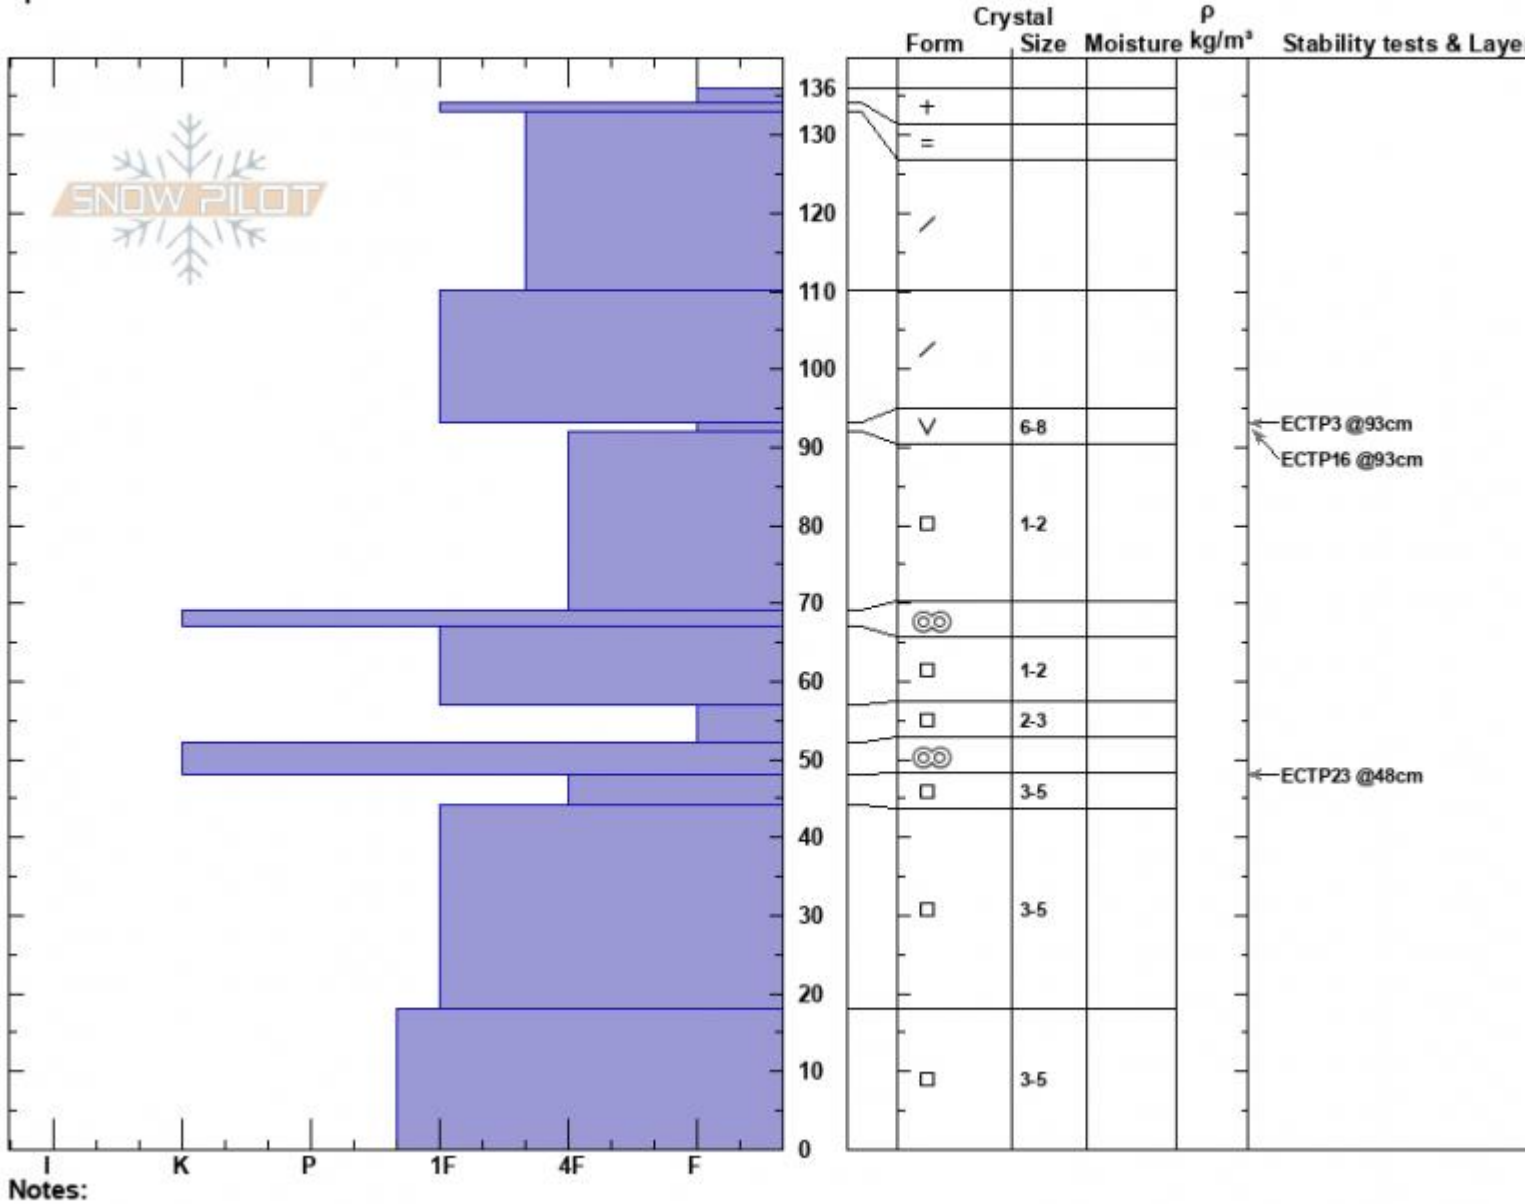

Above E. Hotel
 Centennial Range
 ID
 Elevation: 8800 ft
 Aspect: 200°
 Specifics:

Dave Zinn
 01/28/2024 - 12:30pm
 Co-ord: 44.53048N, -111.45995W
 Slope Angle: 25°
 Wind Loading: no

Stability: Poor
 Air Temperature: 1°C
 Sky Cover: OVC
 Precipitation: RS
 Wind: SW Moderate

HS:136 Layer Notes:
 PF:115 93-92cm:Problematic layer

Advisory Region
 Island Park
 Longitude
 -111.73W
 Latitude
 44.55N
 Island Park, 2024-02-01