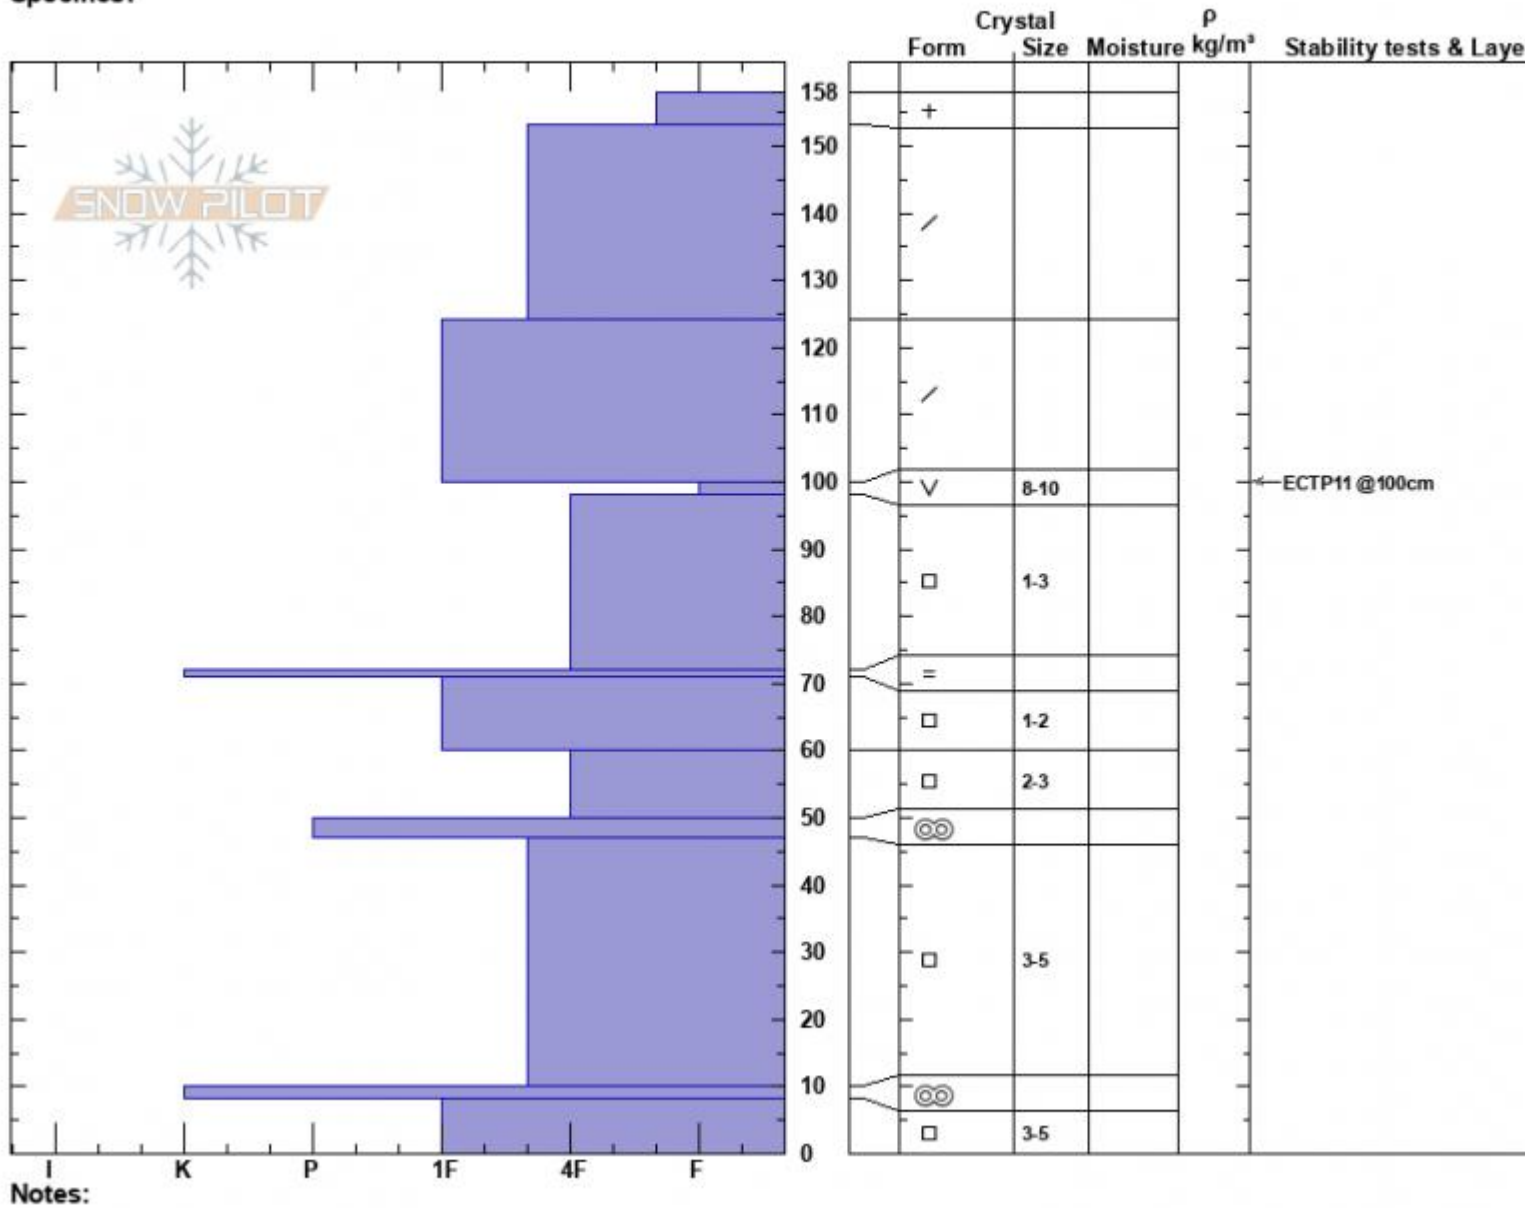

Yale Pass North  
 Centennial Range  
 MT  
 Elevation: 8920 ft  
 Aspect: 355°  
 Specifics:

Dave Zinn  
 01/28/2024 - 2:00pm  
 Co-ord: 44.54894N, -111.46986W  
 Slope Angle: 28°  
 Wind Loading: no

Stability: Poor  
 Air Temperature:  
 Sky Cover: OVC  
 Precipitation: NO  
 Wind: S Light Breeze

HS:158 Layer Notes:  
 PF:30 100-98cm: Problematic layer

Advisory Region  
 Island Park  
 Longitude  
 -111.73W  
 Latitude  
 44.55N  
 Island Park, 2024-02-01