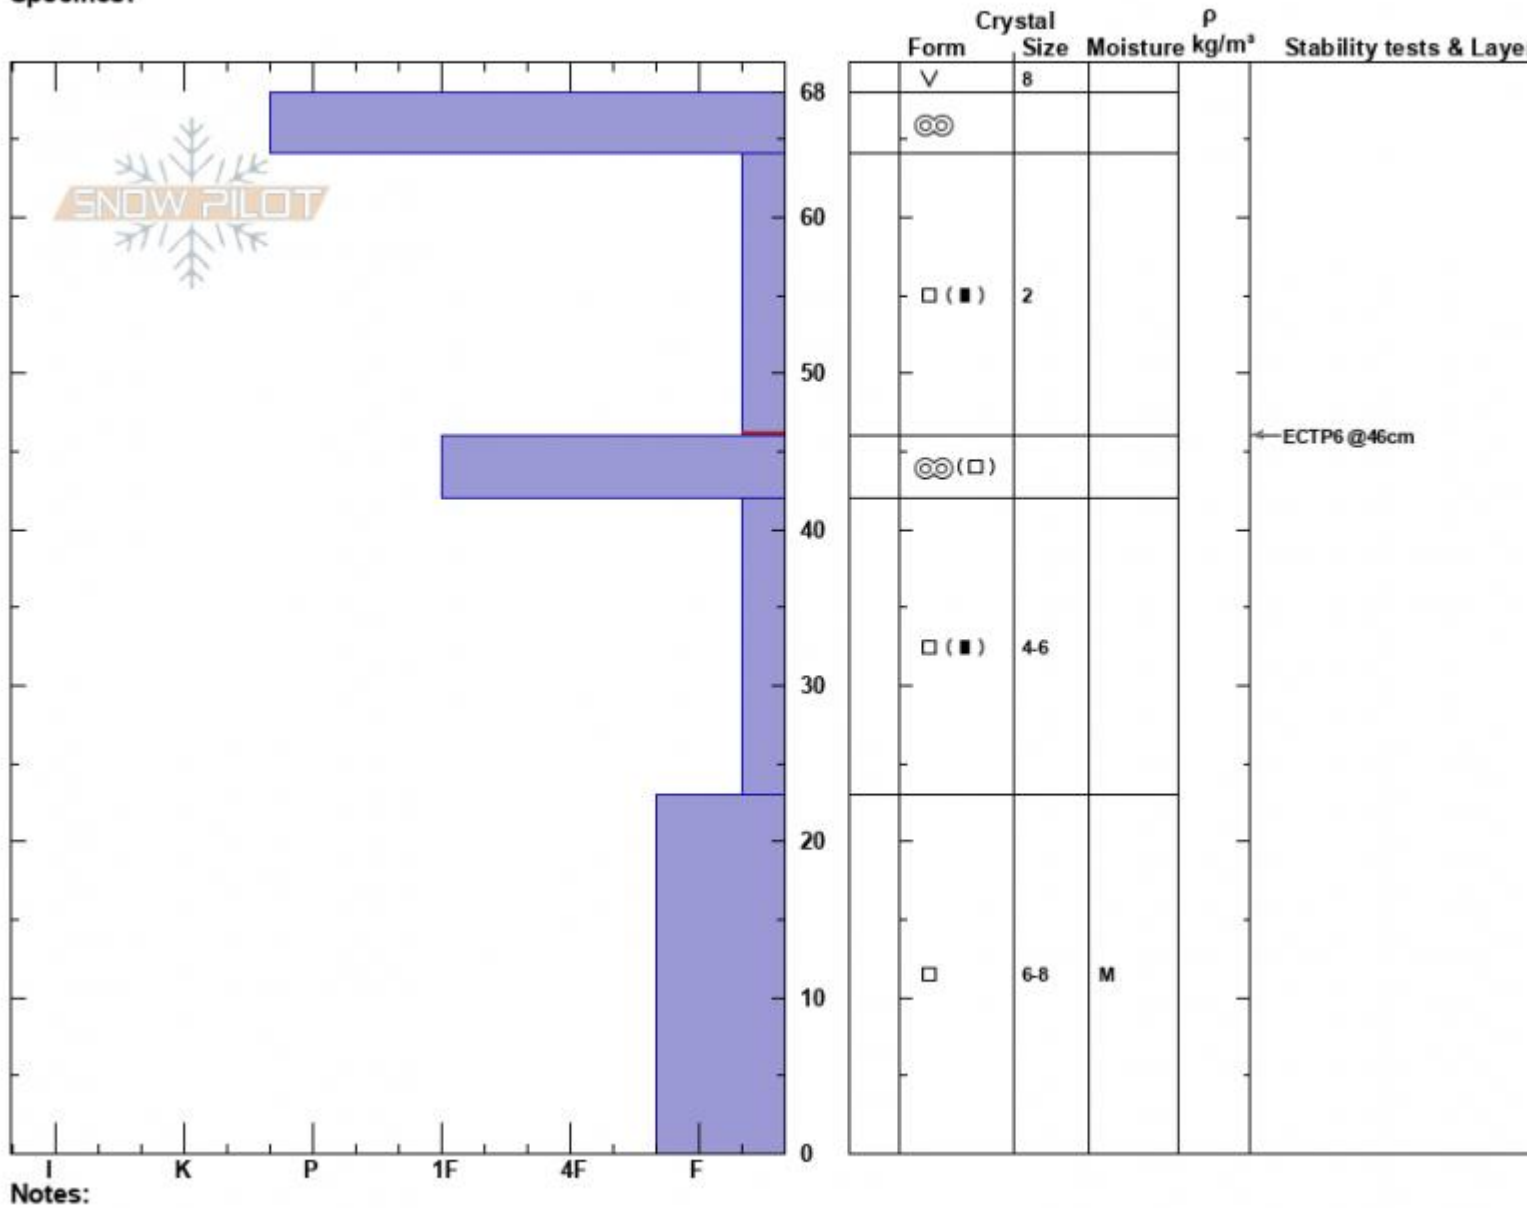

Taylor Fork, WidnsBndr  
 Madison Range-S  
 MT  
 Elevation: 8860 ft  
 Aspect: 250°  
 Specifics:

Zach Peterson  
 02/01/2024 - 12:00pm  
 Co-ord: 44.97682N, -111.35961W  
 Slope Angle: 26°  
 Wind Loading: no

Stability: Poor  
 Air Temperature:  
 Sky Cover: FEW  
 Precipitation: NO  
 Wind: Calm

HS:68  
 PF:72  
 Layer Notes:  
 64-46cm:Problematic layer

Notes:  
 Advisory Region  
 Southern Madison  
 Longitude  
 -111.27W  
 Latitude  
 45.06N  
 Southern Madison, 2024-02-01