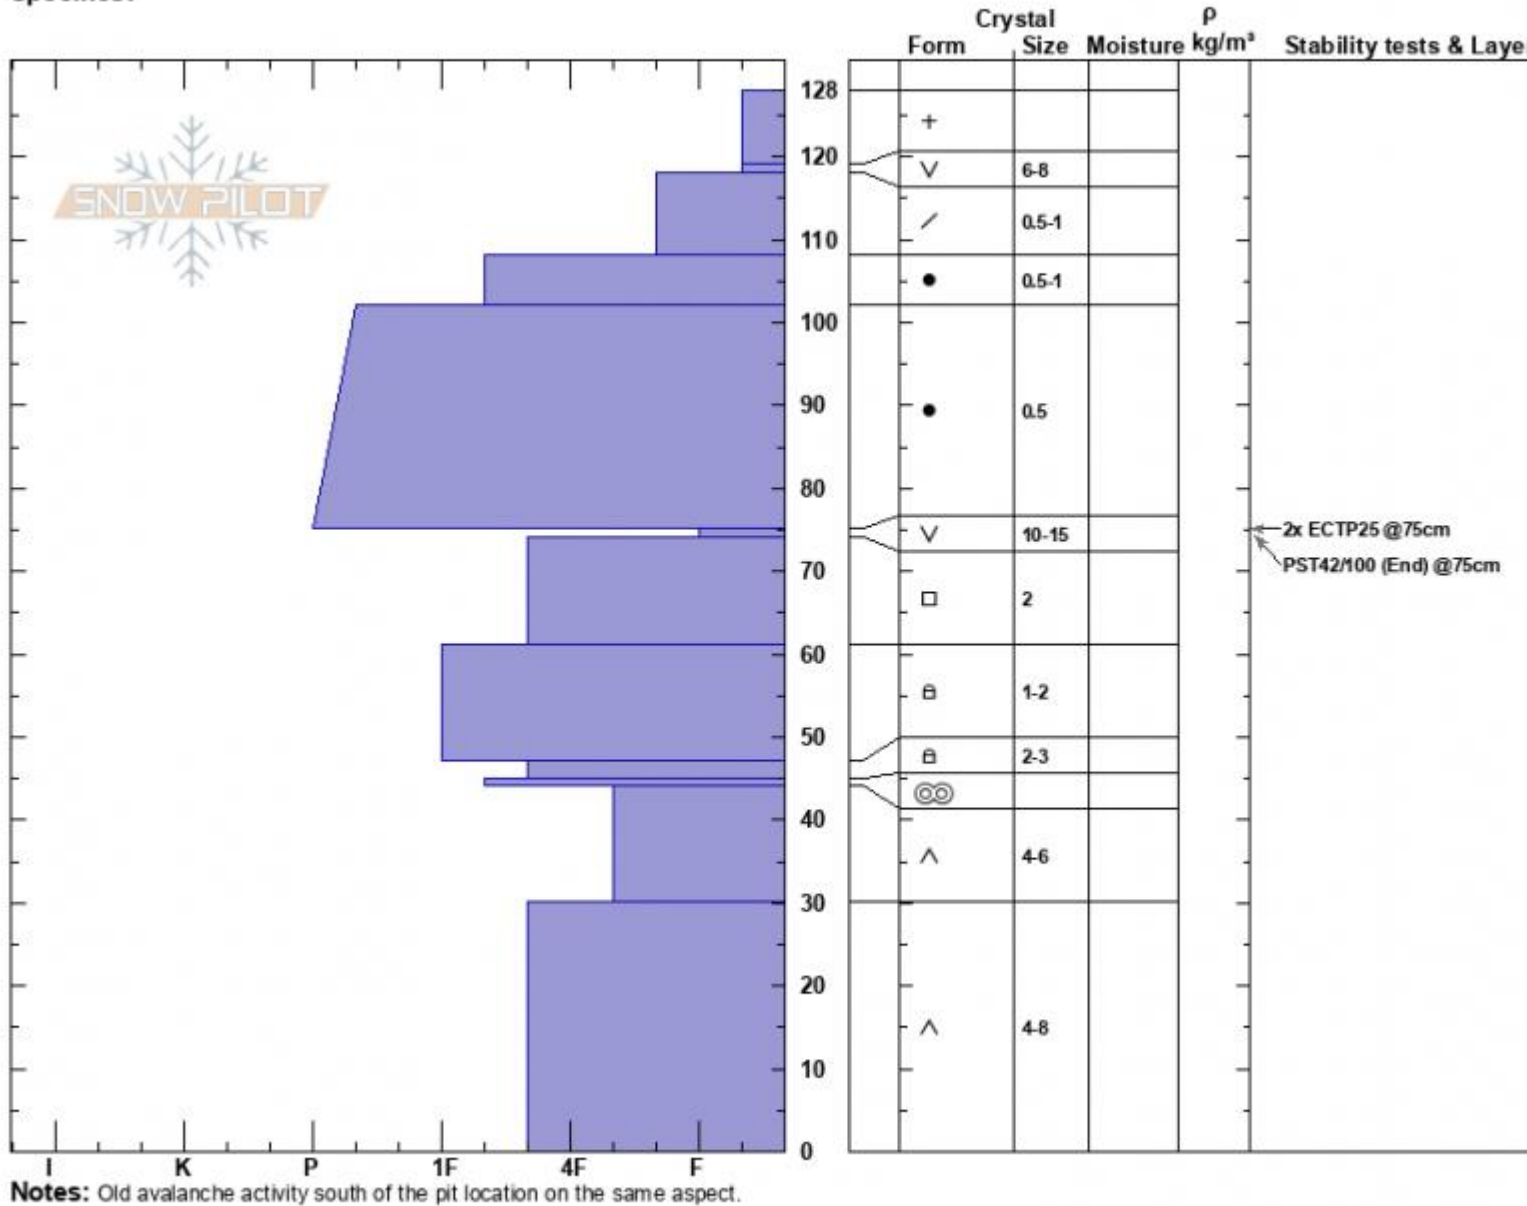

Fisher Bench  
 Beartooths  
 MT  
 Elevation: 9600 ft  
 Aspect: 59°  
 Specifics:

Zach Peterson  
 02/04/2024 - 11:00am  
 Co-ord: 45.06694N, -109.95278W  
 Slope Angle: 15°  
 Wind Loading: no

Stability: Fair  
 Air Temperature:  
 Sky Cover: BKN  
 Precipitation: S-1  
 Wind: Calm

HS:128    **Layer Notes:**  
 75-74cm: Problematic layer

Advisory Region  
 Cooke City  
 Longitude  
 -109.96W  
 Latitude  
 45.07N  
 Cooke City, 2024-02-04