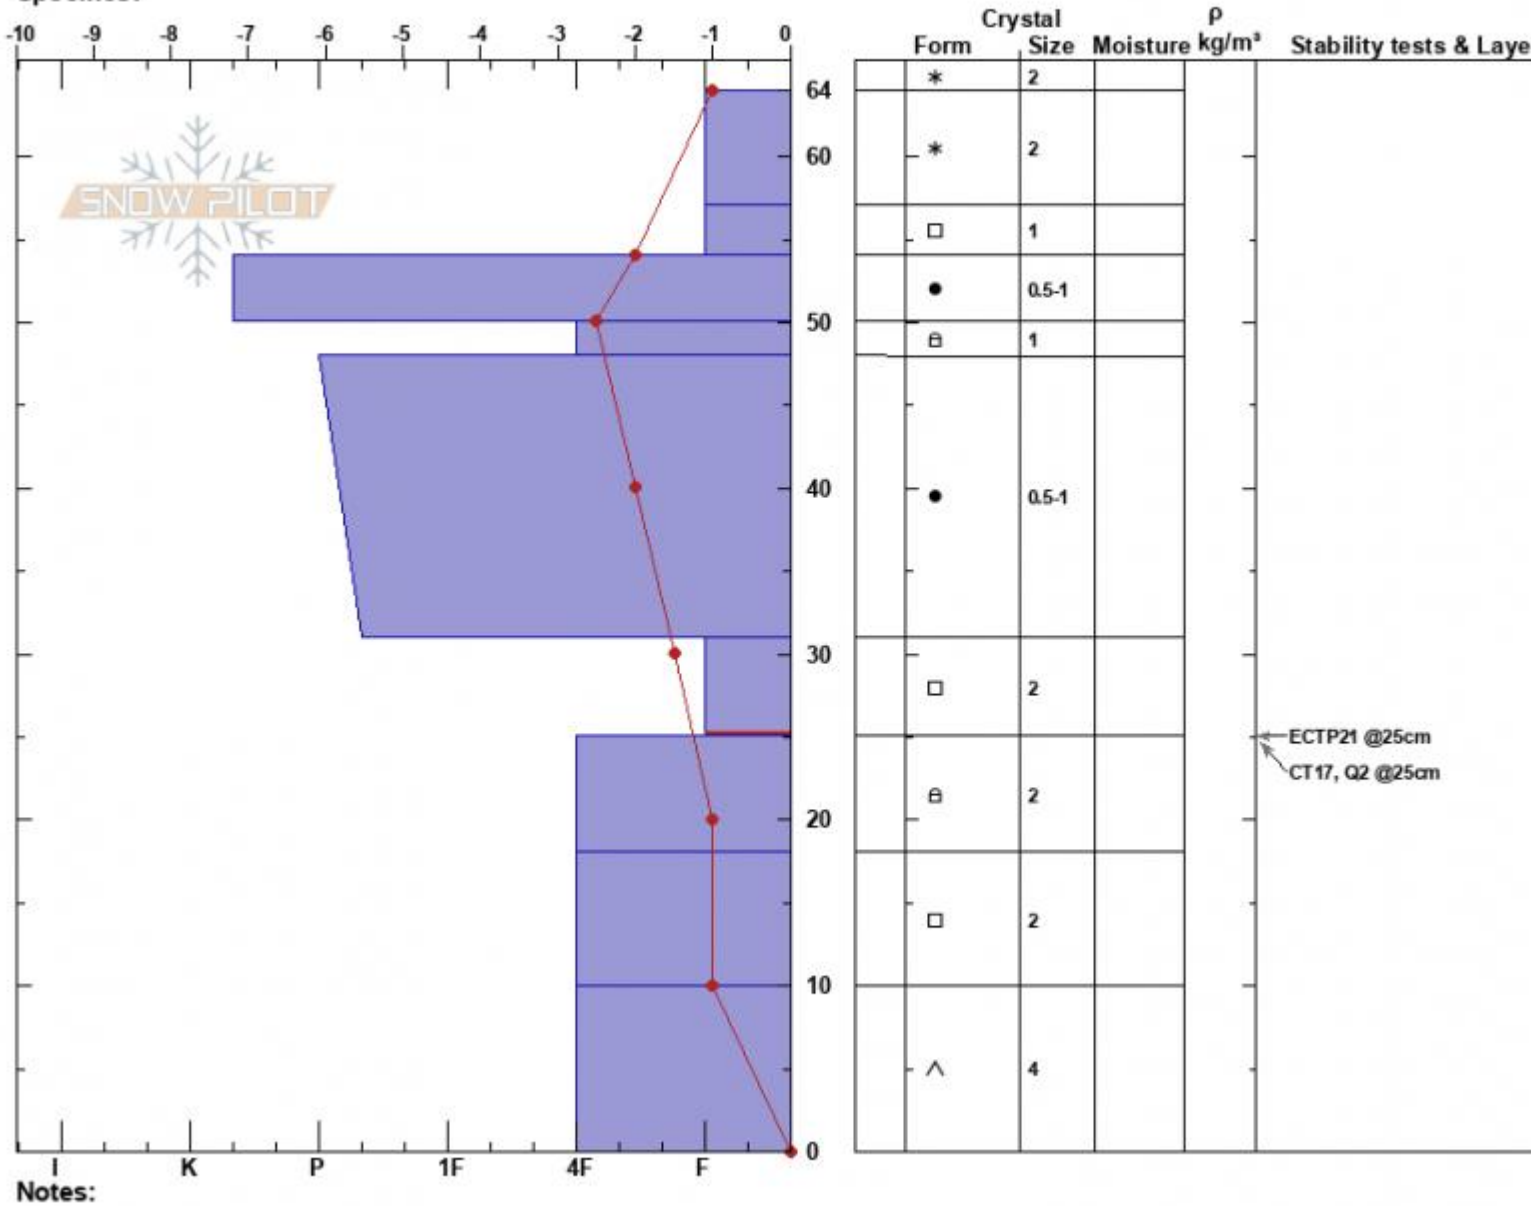

Lick Creek NE Meadow
 Gallatin Range-N
 MT
 Elevation: 8064 ft
 Aspect: 13°
 Specifics:

Eliza Donahue
 02/03/2024 - 2:30pm
 Co-ord: 45.52435N, -110.95577W
 Slope Angle: 12°
 Wind Loading: previous

Stability:
 Air Temperature: -4°C
 Sky Cover: X
 Precipitation: S1
 Wind: SW Light Breeze

HS:64
 PF:10
 PS:5
 Layer Notes:
 31-25cm:Problematic layer

Advisory Region
 Northern Gallatin
 Longitude
 -110.96W
 Latitude
 45.52N
 Northern Gallatin, 2024-02-03