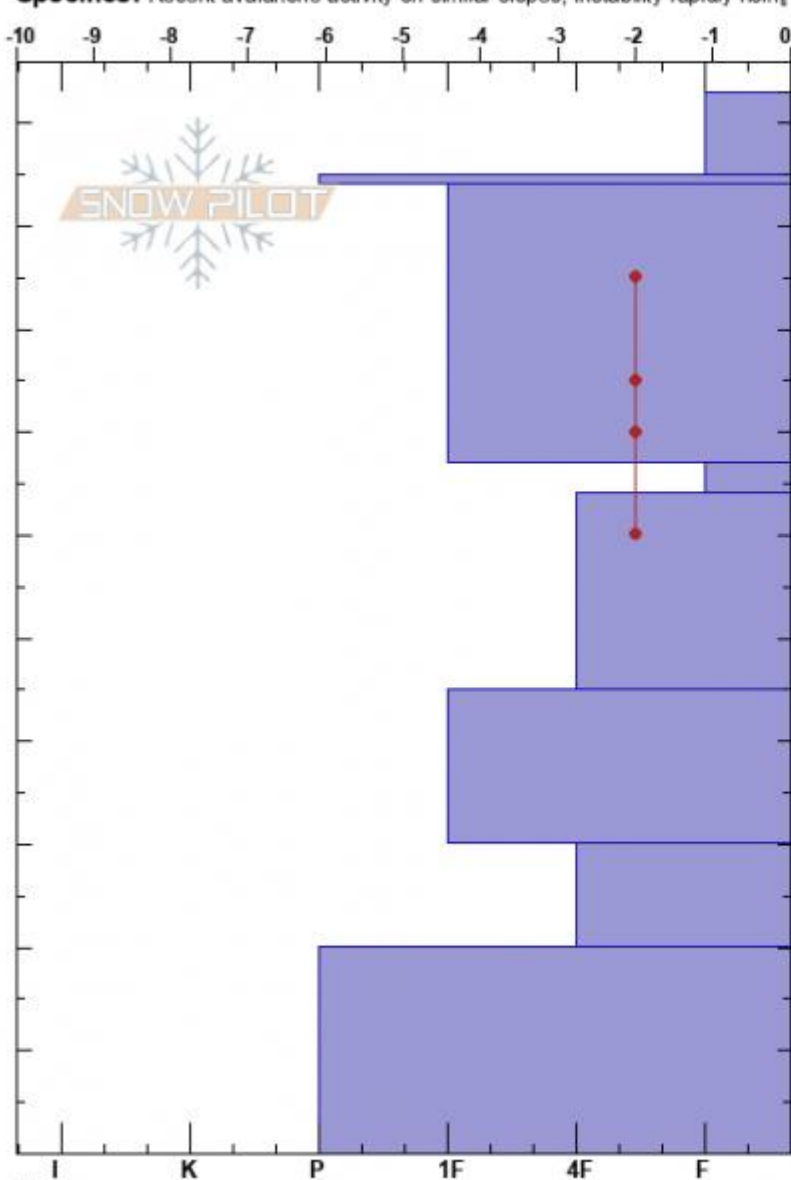

Arrowhead Ridge  
 Bridger Range  
 MT  
 Elevation: 8800 ft  
 Aspect: 130°  
 Specifics: Recent avalanche activity on similar slopes; Instability rapidly rising

Ian Hoyer  
 01/30/2024 - 1:00pm  
 Co-ord: 45.91985N, -110.97778W  
 Slope Angle: 28°  
 Wind Loading: no

Stability: Poor  
 Air Temperature:  
 Sky Cover: CLR  
 Precipitation: NO  
 Wind: Calm

HS:103  
 PF:25 67-64cm:Problematic layer  
 PS:5

Form	Crystal Size	Moisture	kg/m <sup>3</sup>	Stability tests & Layer
⊙		M		
⊙				
•		D		
□ (V)	2(3)			← ECTP12 @67cm
□	2			
□	2			
□	3-6			
⊙(□)	2-3			

Notes:

Advisory Region  
 Bridger Range  
 Longitude  
 -110.96W  
 Latitude  
 45.90N  
 Bridger Range, 2024-01-30