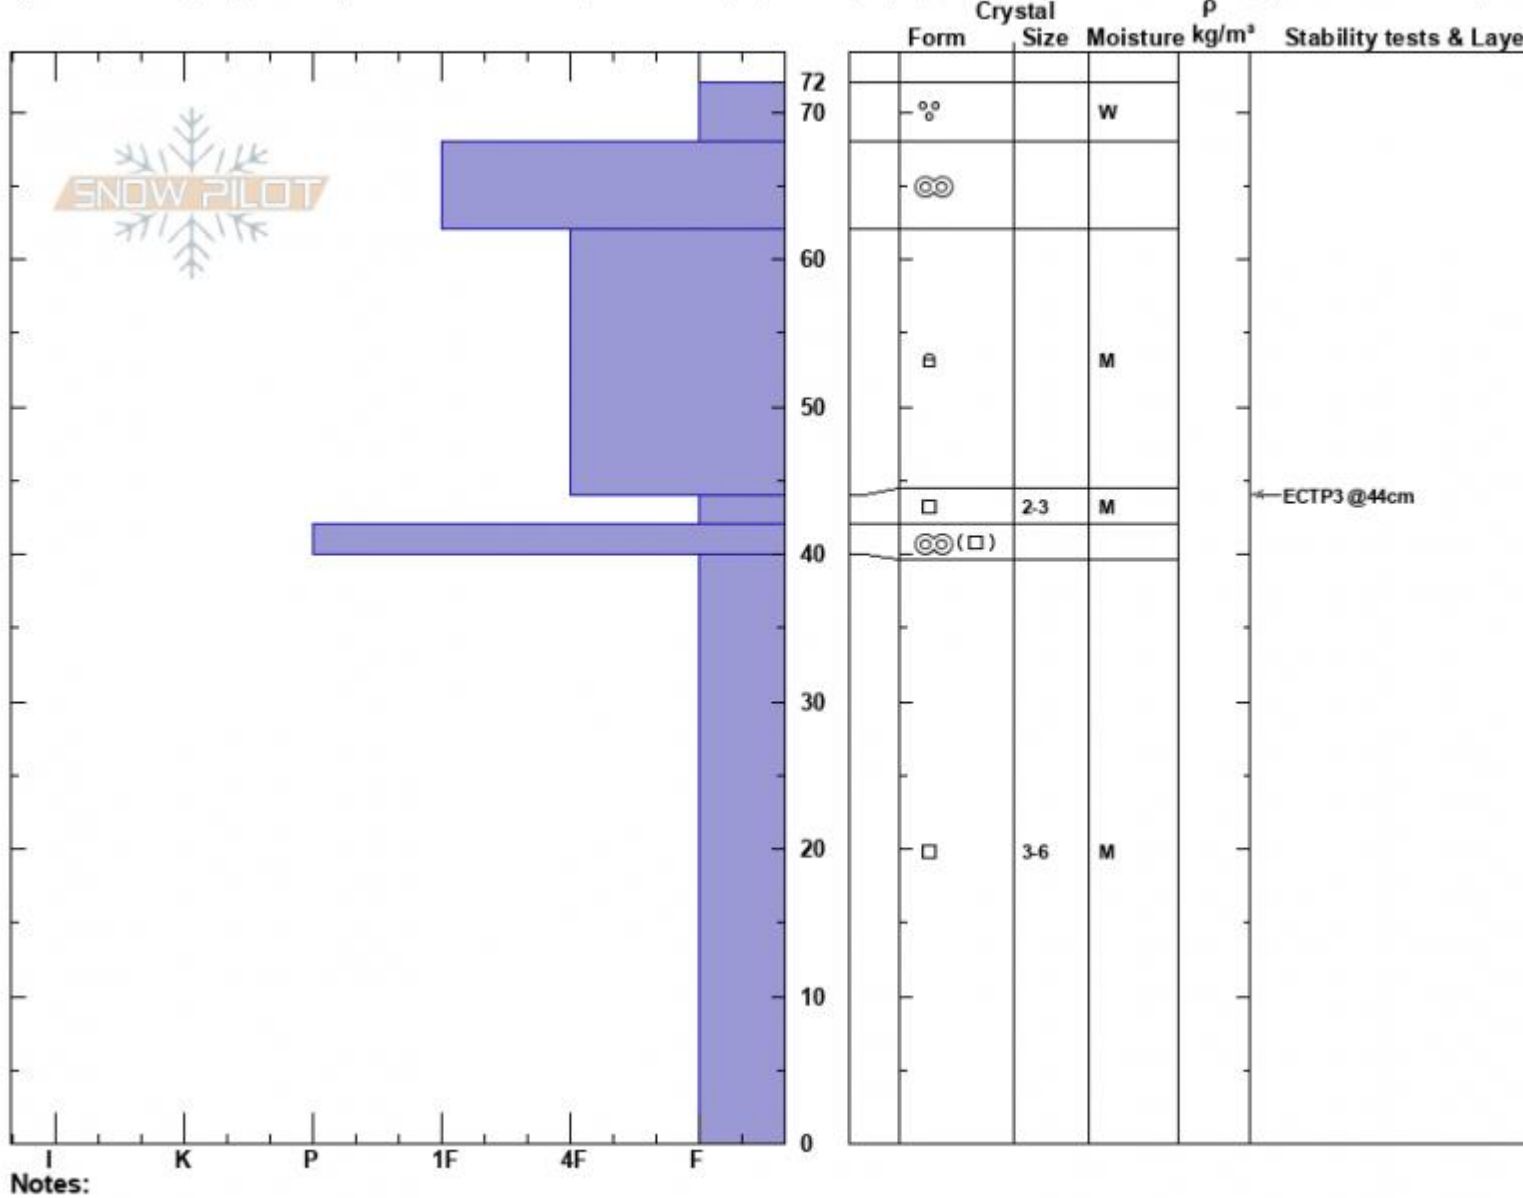

Bear Creek
 Madison Range-N
 MT
 Elevation: 9500 ft
 Aspect: 125°

Ian Hoyer
 01/31/2024 - 12:00pm
 Co-ord: 45.18413N, -111.46764W
 Slope Angle: 30°
 Wind Loading: no

Stability: Poor
 Air Temperature:
 Sky Cover: CLR
 Precipitation: NO
 Wind: Calm

HS:72
 PF:55
 Layer Notes:
 44-42cm: Problematic layer

Specifics: Collapsing, localized; Recent avalanche activity on similar slopes; Instability rapidly rising; Snowmobile tracks on slope; We snowmobiled slope

Notes:

Advisory Region
 Northern Madison
 Longitude
 -111.38W

Latitude

45.17N

Northern Madison, 2024-01-31