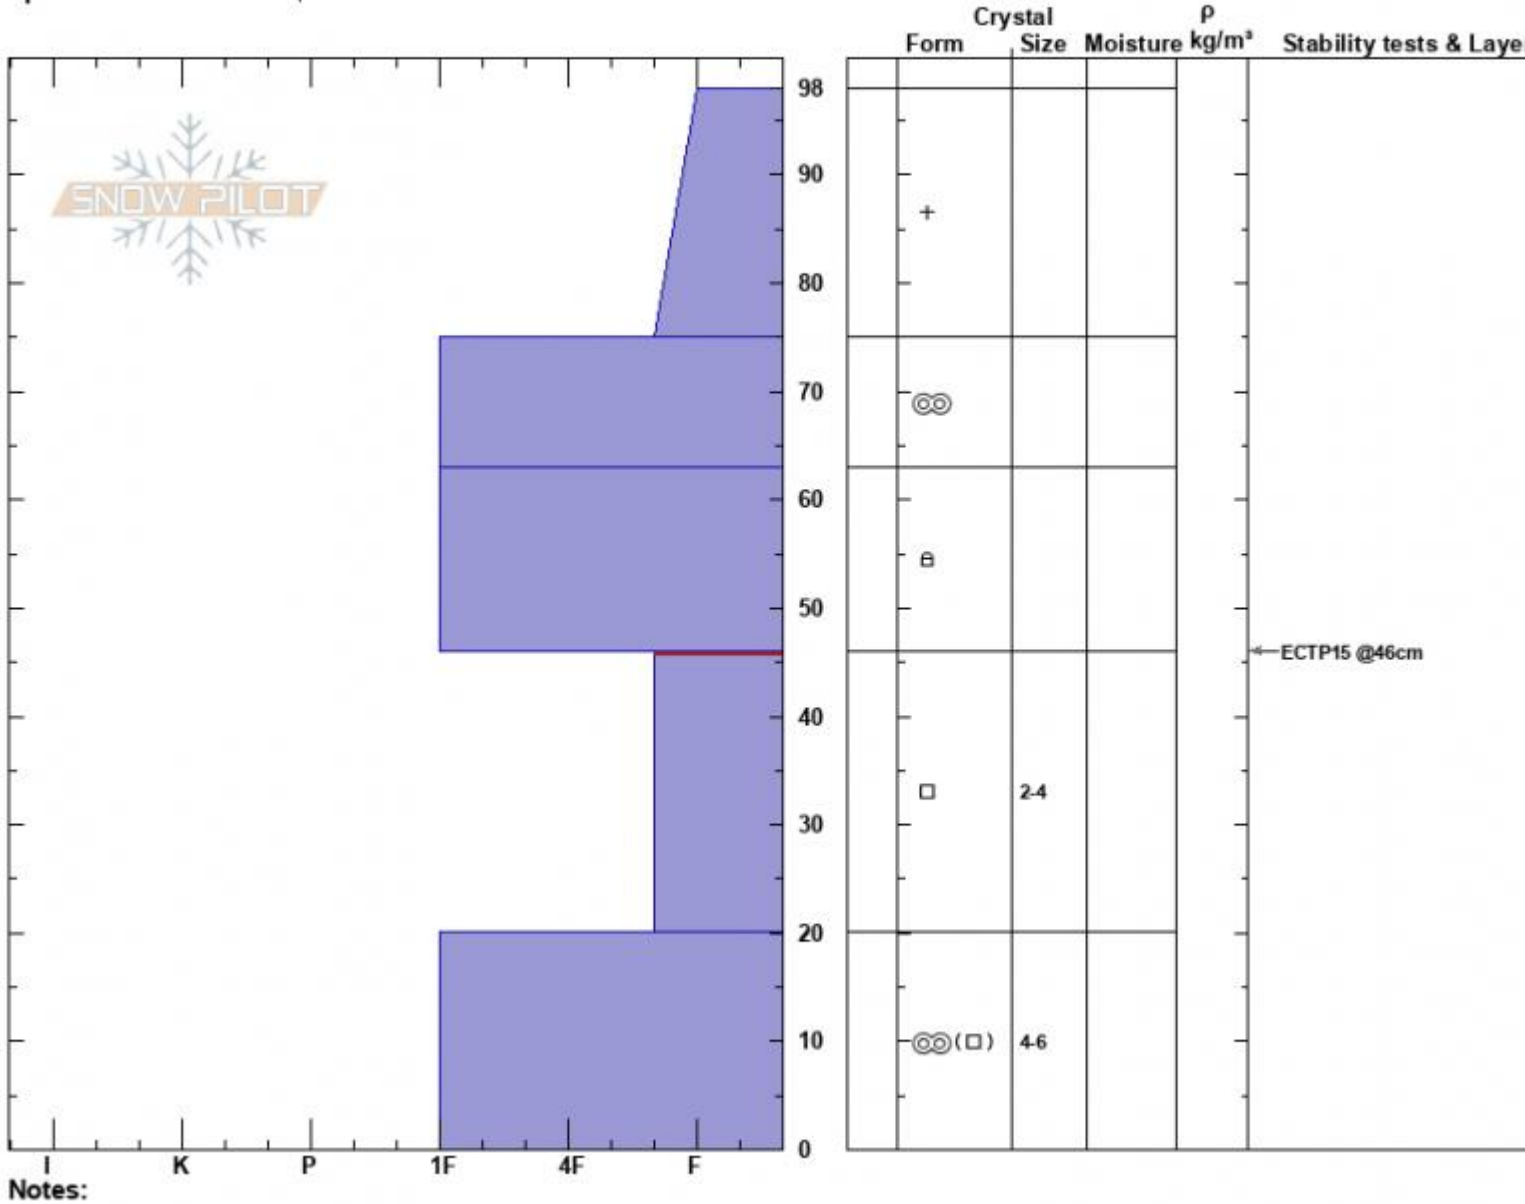

Beehive/Bear Ridge  
 Madison Range-N  
 MT  
 Elevation: 9200 ft  
 Aspect: 100°  
 Specifics: Ski tracks on slope

Ian Hoyer  
 02/06/2024 - 11:30am  
 Co-ord: 45.32489N, -111.38202W  
 Slope Angle: 28°  
 Wind Loading: previous

Stability: Poor  
 Air Temperature:  
 Sky Cover: OVC  
 Precipitation: S1  
 Wind: Calm

HS:98  
 PF:90  
 PS:20  
 Layer Notes:  
 46-20cm: Problematic layer

Advisory Region  
 Northern Madison  
 Longitude  
 -111.39W  
 Latitude  
 45.34N  
 Northern Madison, 2024-02-06