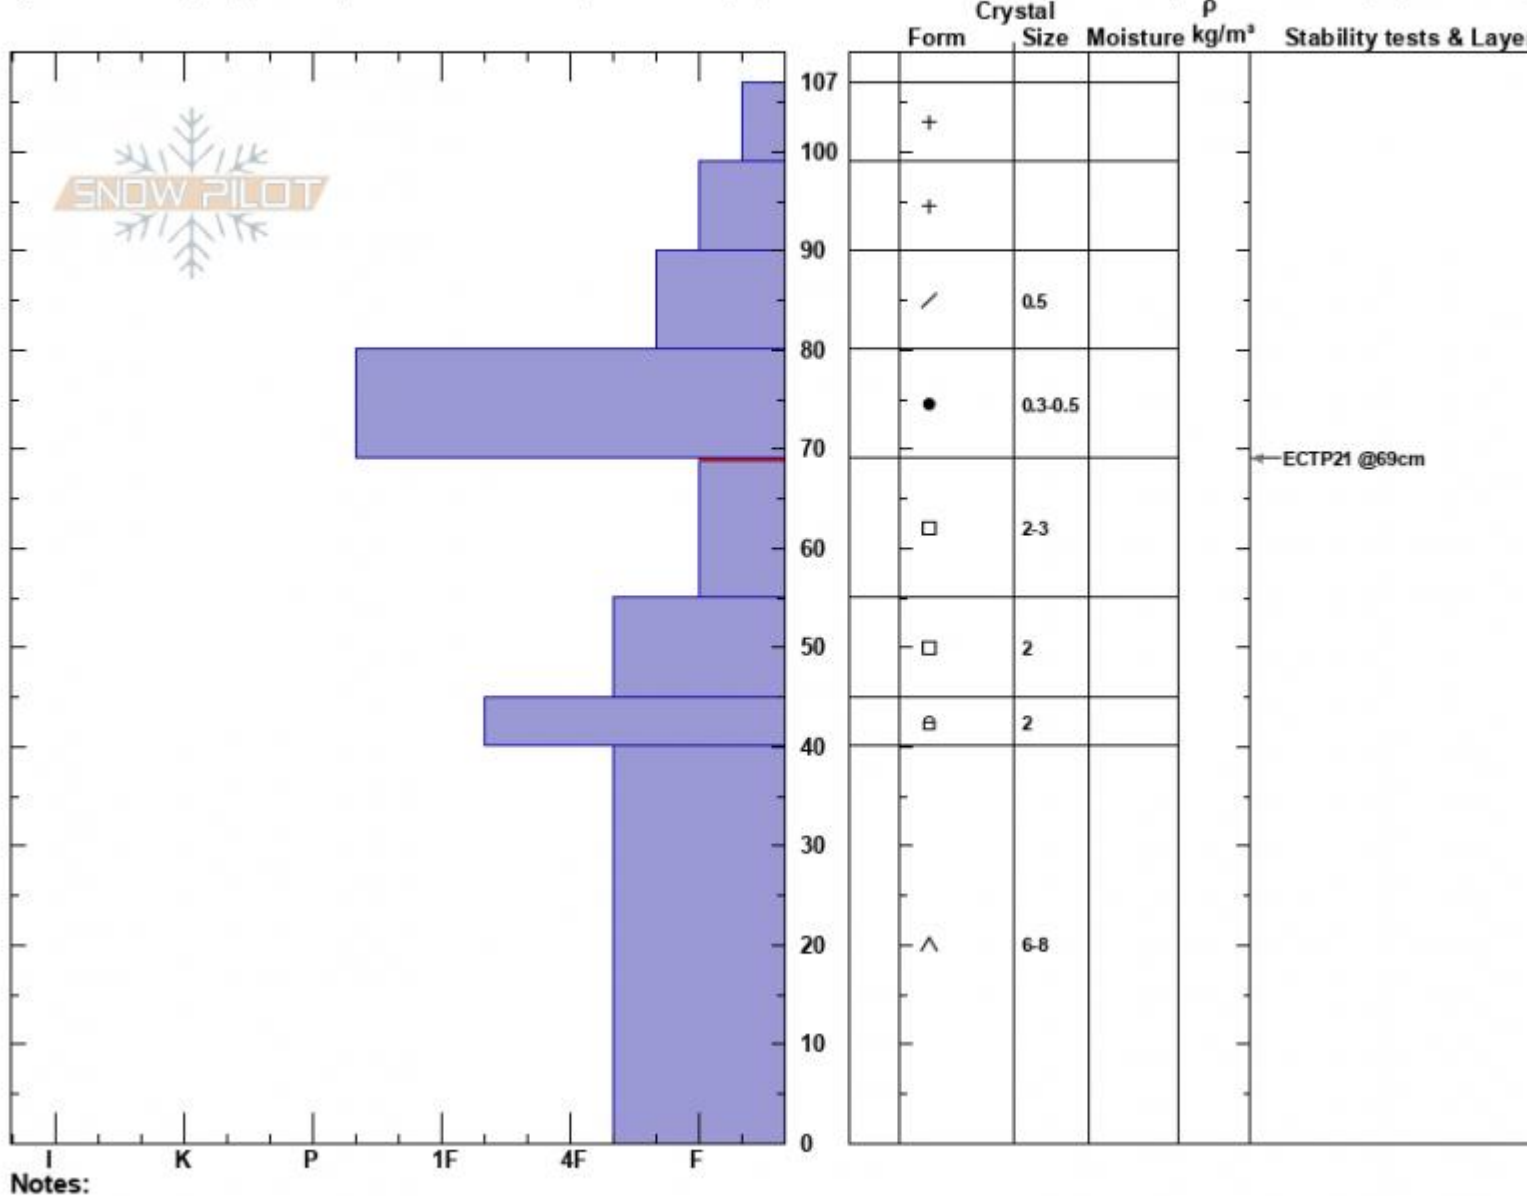

W. Woody Ridge
 Cooke City
 MT
 Elevation: 9761 ft
 Aspect: 270°

Alex Marienthal
 02/05/2024 - 11:07am
 Co-ord: 44.98583N, -109.92528W
 Slope Angle: 30°
 Wind Loading: no

Stability: Poor
 Air Temperature:
 Sky Cover: OVC
 Precipitation: S-1
 Wind: SW Moderate

HS:107
 PF:30
 Layer Notes: 69-55cm:Problematic layer

Specifics: Collapsing, localized; Recent avalanche activity on similar slopes; Recent avalanche activity on different slopes; Ski tracks on slope; We skied slope

Advisory Region
 Cooke City
 Longitude
 -109.94W
 Latitude
 44.99N
 Cooke City, 2024-02-06