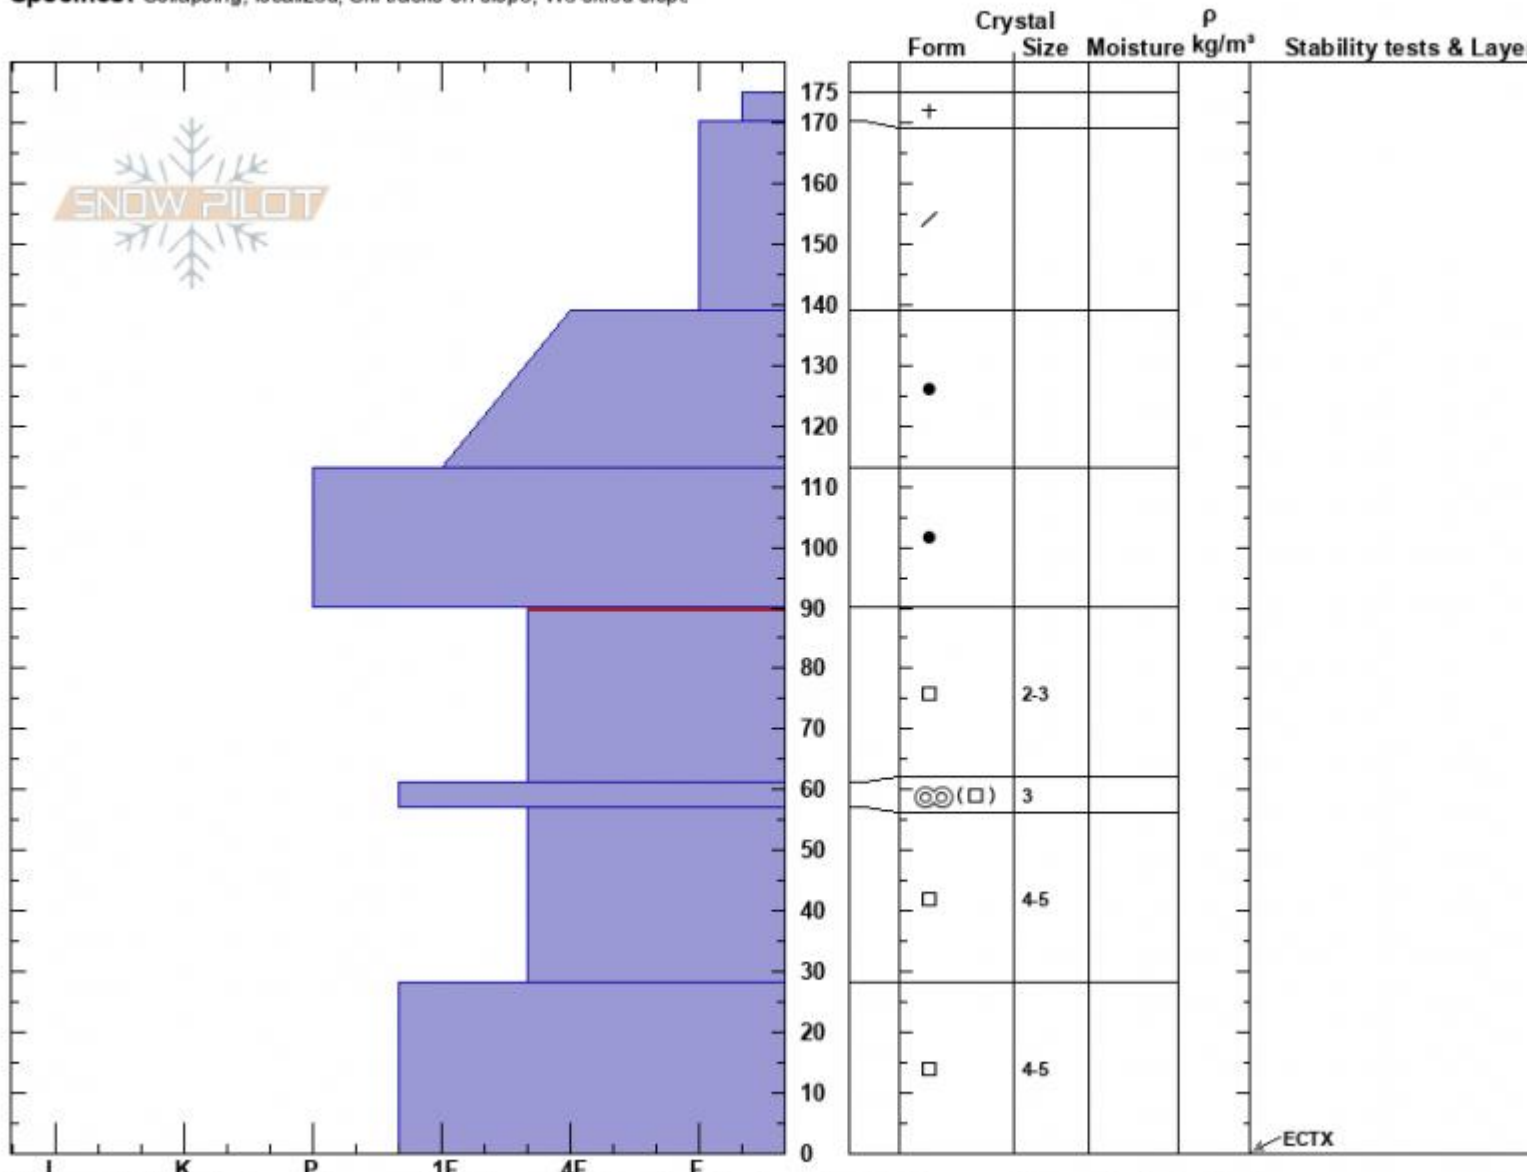

West Woody Profile
 Cooke City
 MT
 Elevation: 9400 ft
 Aspect: 295°
 Specifics: Collapsing, localized; Ski tracks on slope; We skied slope

Dave Zinn
 02/19/2024 - 1:00pm
 Co-ord: 44.98549N, -109.92732W
 Slope Angle: 28°
 Wind Loading: no

Stability: Poor
 Air Temperature:
 Sky Cover: BKN
 Precipitation: NO
 Wind: S Light Breeze

HS:175 Layer Notes:
 90-61cm: Problematic layer

Advisory Region
 Cooke City
 Longitude
 -109.92W
 Latitude
 44.97N

Avalanche Details: [Large Collapse on West Woody Ridge](#)
 Cooke City, 2024-02-20