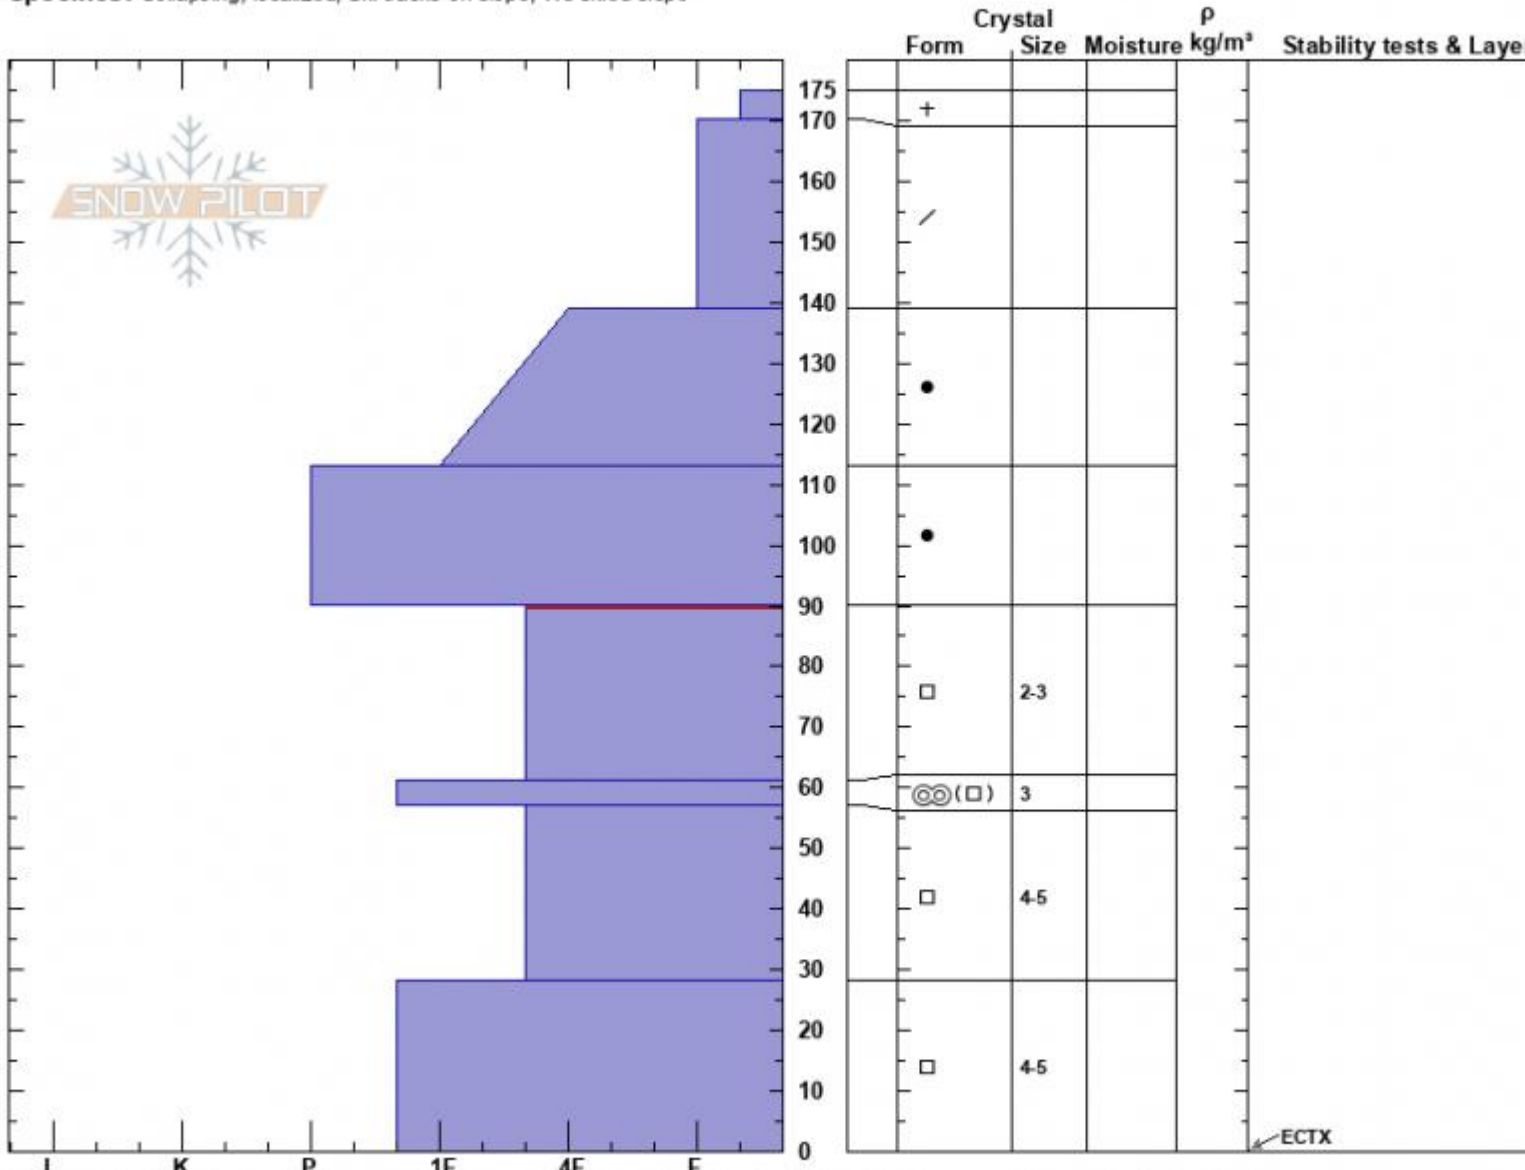

West Woody Profile
 Cooke City
 MT
 Elevation: 9400 ft
 Aspect: 295°
 Specifics: Collapsing, localized; Ski tracks on slope; We skied slope

Dave Zinn
 02/19/2024 - 1:00pm
 Co-ord: 44.98549N, -109.92732W
 Slope Angle: 28°
 Wind Loading: no

Stability: Poor
 Air Temperature:
 Sky Cover: BKN
 Precipitation: NO
 Wind: S Light Breeze

HS:175 Layer Notes:
 90-61cm: Problematic layer

Advisory Region
 Cooke City
 Longitude
 -109.92W
 Latitude
 44.97N
 Avalanche Details: [Large Collapse on West Woody Ridge](#)
 Cooke City, 2024-02-20