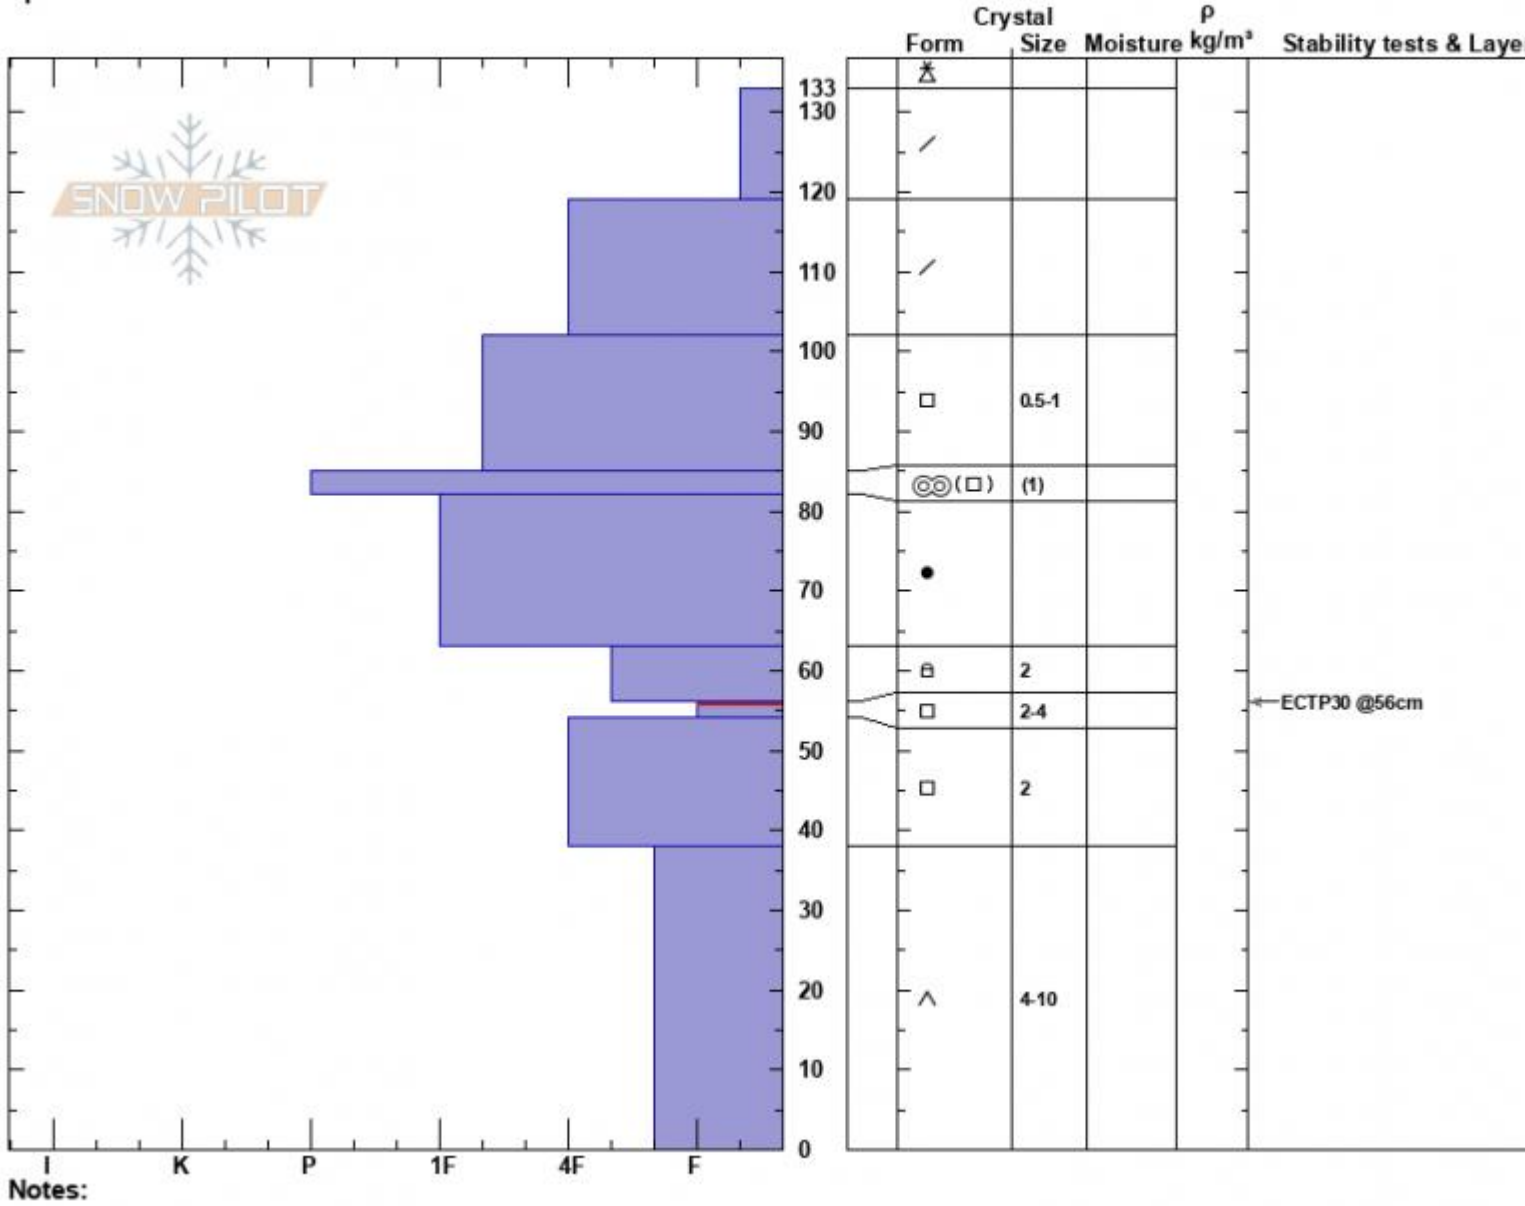

Below Divide Peak  
 Gallatin Range-N  
 MT  
 Elevation: 9280 ft  
 Aspect: 119°  
 Specifics:

Zach Peterson  
 02/22/2024 - 1:30pm  
 Co-ord: 45.40102N, -110.96883W  
 Slope Angle: 22°  
 Wind Loading: no

Stability: Fair  
 Air Temperature:  
 Sky Cover: BKN  
 Precipitation: S-1  
 Wind: Light Breeze

HS:133 Layer Notes:  
 PF:25 56-54cm:Problematic layer

Advisory Region  
 Northern Gallatin  
 Longitude  
 -110.98W  
 Latitude  
 45.40N  
 Northern Gallatin, 2024-02-22