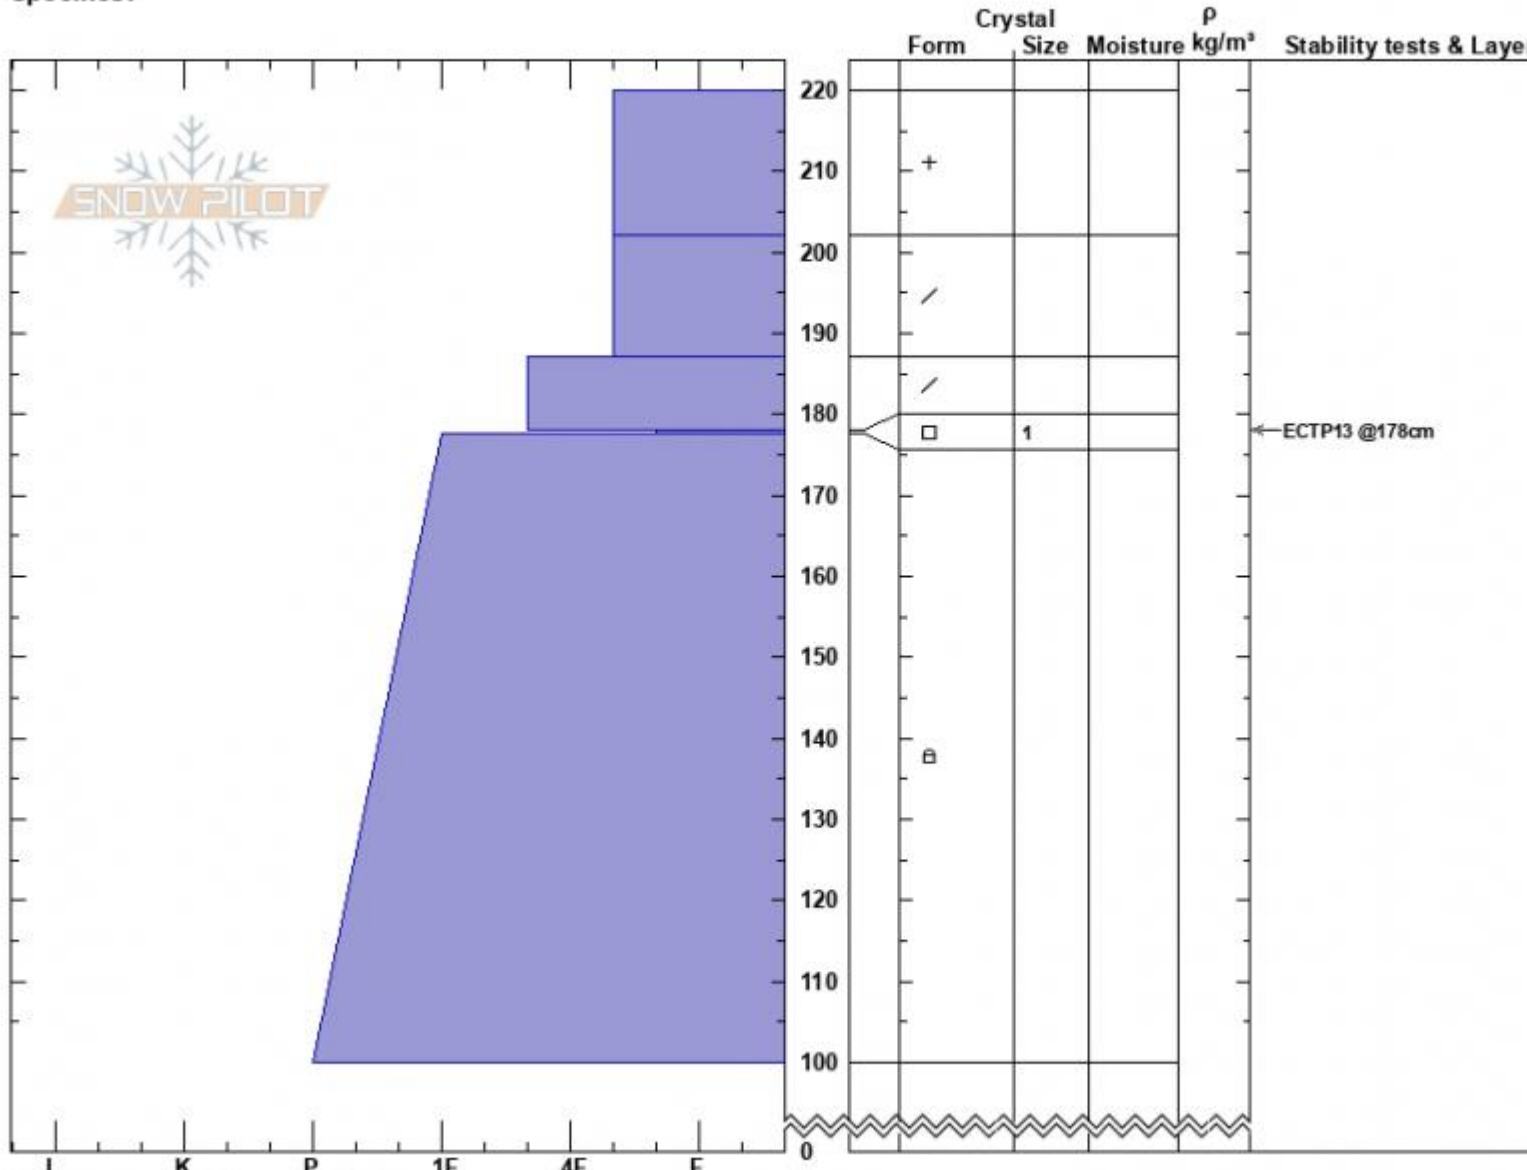

Yale Crk
 Centennial Range
 MT
 Elevation: 9111 ft
 Aspect: 75°
 Specifics:

Alex Marienthal
 03/01/2024 - 1:25pm
 Co-ord: 44.55458N, -111.46592W
 Slope Angle: 26°
 Wind Loading: previous

Stability: Fair
 Air Temperature: -6°C
 Sky Cover: OVC
 Precipitation: S2
 Wind: W Calm

HS:220 **Layer Notes:**
 178-177.5cm: Problematic layer

Notes: The top 5.5" of snow = 0.9" SWE
 Top 8" = 1.2" SWE
 Top 14" = 2.0" SWE (measured with Snowmetrics SWE tube)

Advisory Region
 Island Park
 Longitude
 -111.44W
 Latitude
 44.56N
 Island Park, 2024-03-01