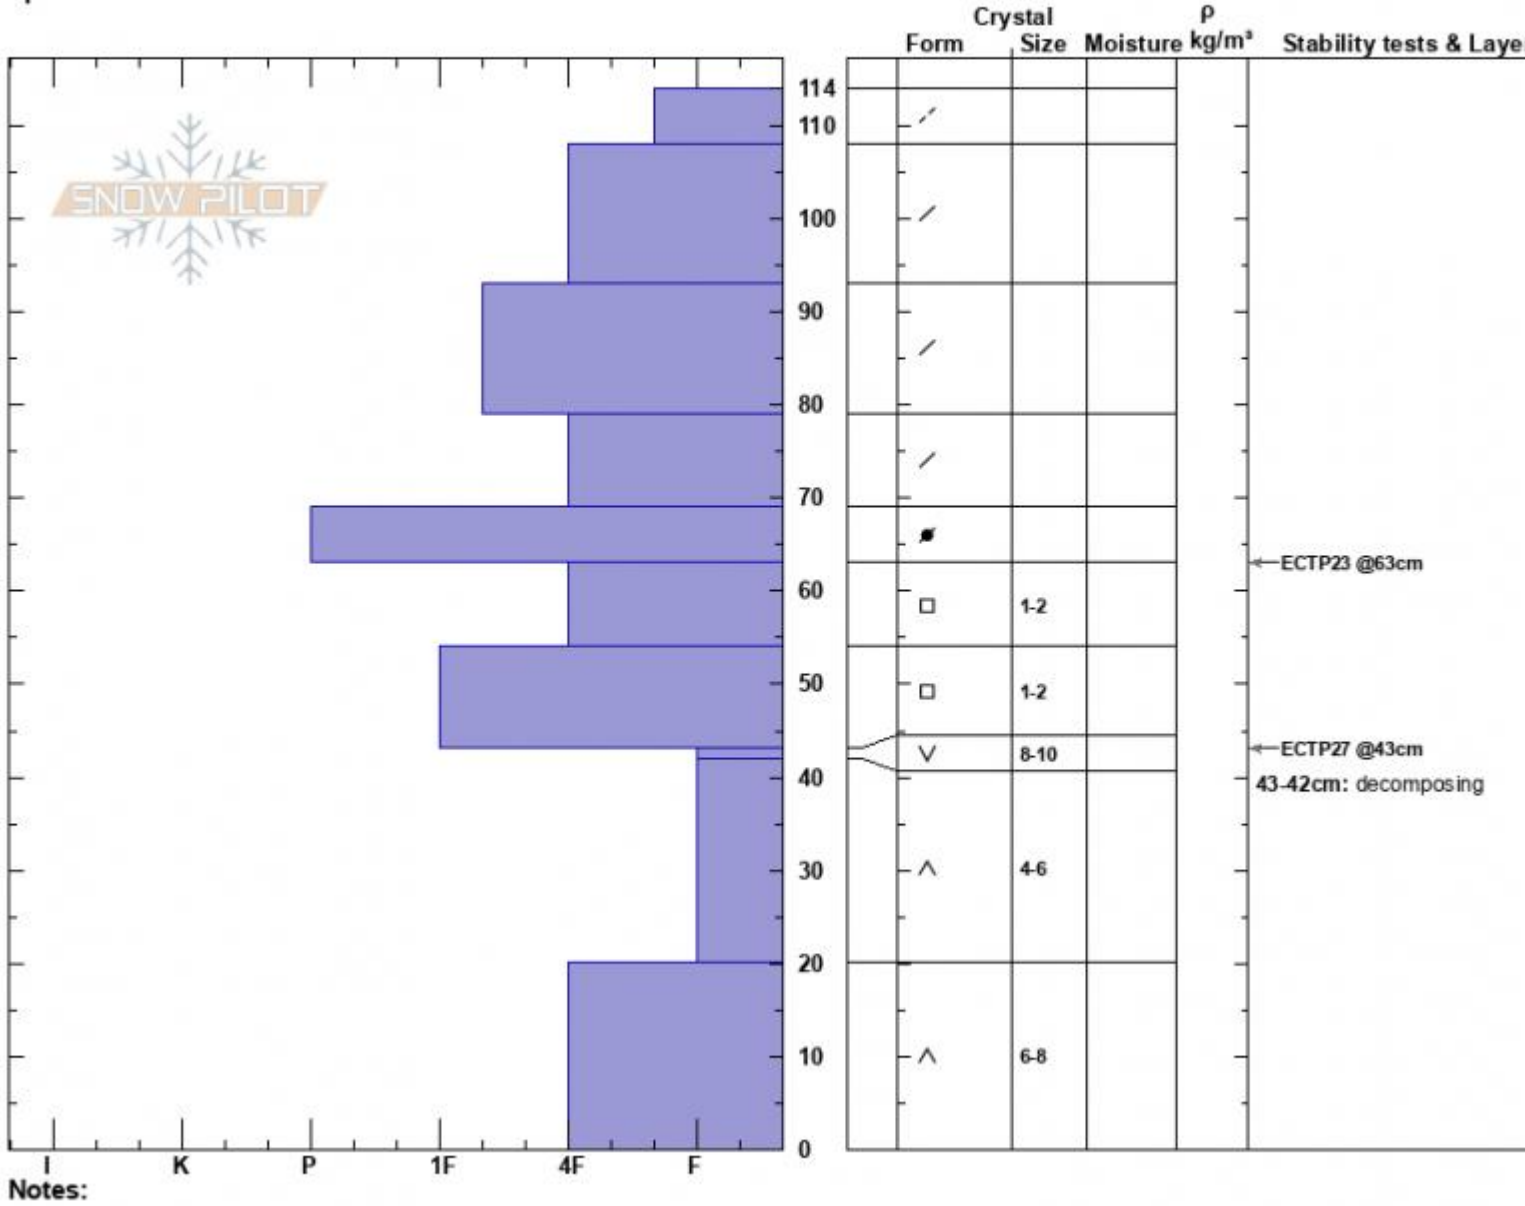

Sunlight Basin Profile  
 Madison Range-S  
 MT  
 Elevation: 9480 ft  
 Aspect: 90°  
 Specifics:

Dave Zinn  
 03/05/2024 - 12:00pm  
 Co-ord: 44.97566N, -111.31321W  
 Slope Angle: 24°  
 Wind Loading: yes

Stability: Poor  
 Air Temperature:  
 Sky Cover: OVC  
 Precipitation: S-1  
 Wind: SW Moderate

HS:114  
 PF:105  
 Layer Notes:  
 43-42cm: decomposing  
 43-42cm: Problematic layer

Advisory Region  
 Southern Madison  
 Longitude  
 -111.31W  
 Latitude  
 44.97N  
 Southern Madison, 2024-03-06