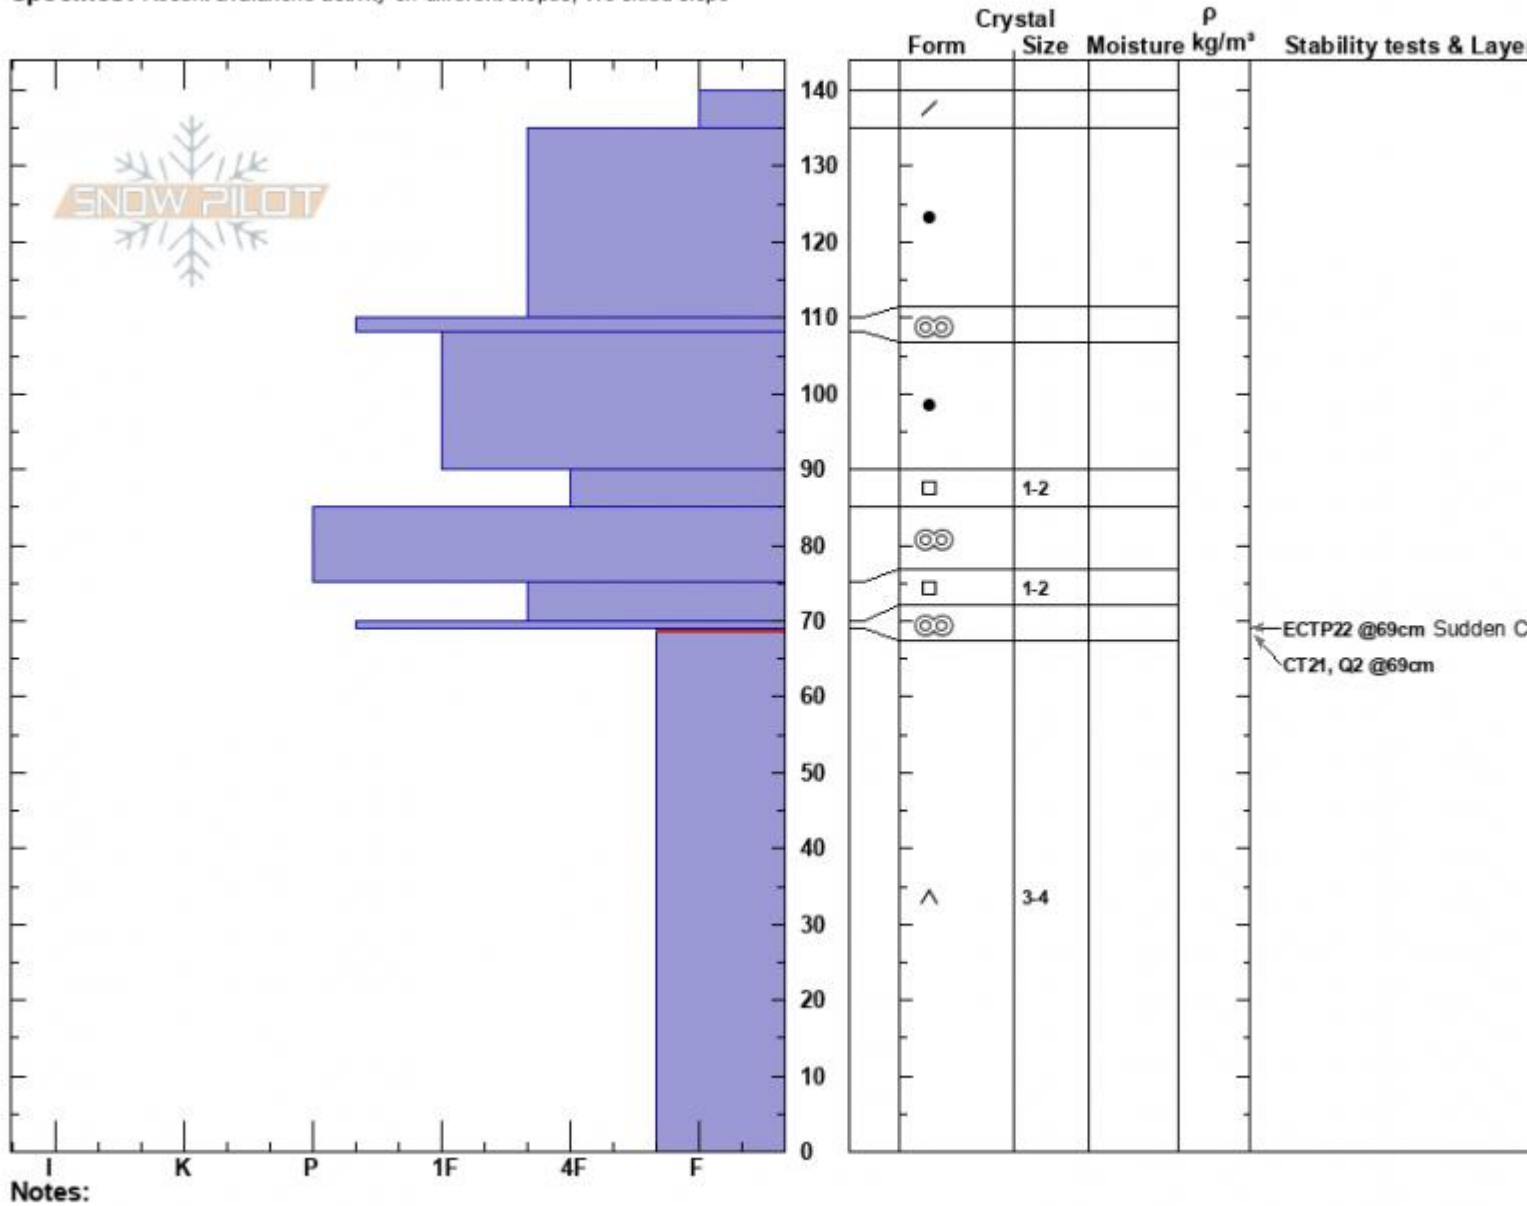

Love Chutes  
 Bridger Range  
 MT  
 Elevation: 7551 ft  
 Aspect: 337°  
 Specifics: Recent avalanche activity on different slopes; We skied slope

Jackson Negri  
 03/16/2024 - 10:10am  
 Co-ord: 45.92795N, -110.96519W  
 Slope Angle: 27°  
 Wind Loading: no

Stability:  
 Air Temperature:  
 Sky Cover: CLR  
 Precipitation: NO  
 Wind:

HS:140    Layer Notes:  
 69-0cm: Problematic layer

Advisory Region  
 Bridger Range  
 Longitude  
 -110.97W

Latitude

46.93N