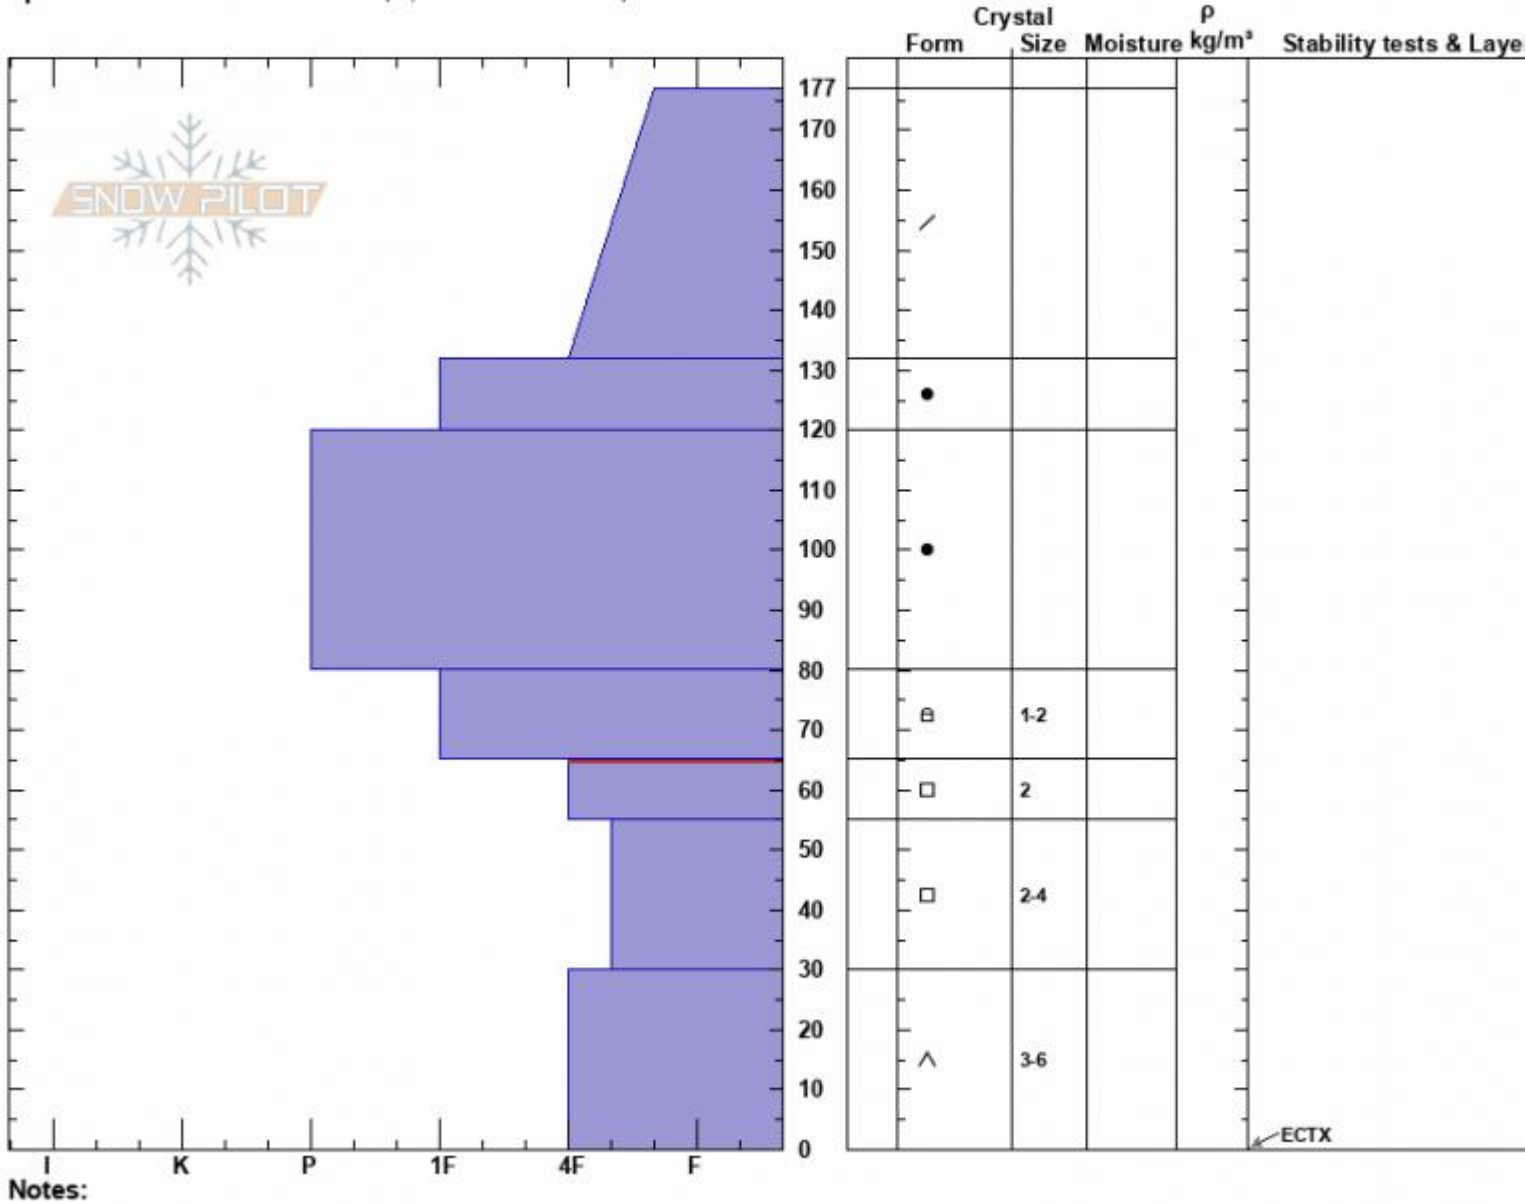

Portal Creek
 Gallatin Range-N
 MT
 Elevation: 9400 ft
 Aspect: 5°
 Specifics: Snowmobile tracks on slope; We snowmobiled slope

Ian Hoyer
 03/20/2024 - 11:00am
 Co-ord: 45.22691N, -111.11935W
 Slope Angle: 30°
 Wind Loading: no

Stability: Fair
 Air Temperature:
 Sky Cover: FEW
 Precipitation: NO
 Wind: Calm

HS:177 Layer Notes:
 PF:30 65-55cm:Problematic layer

Advisory Region
 Northern Gallatin
 Longitude
 -111.14W
 Latitude
 45.29N
 Northern Gallatin, 2024-03-20