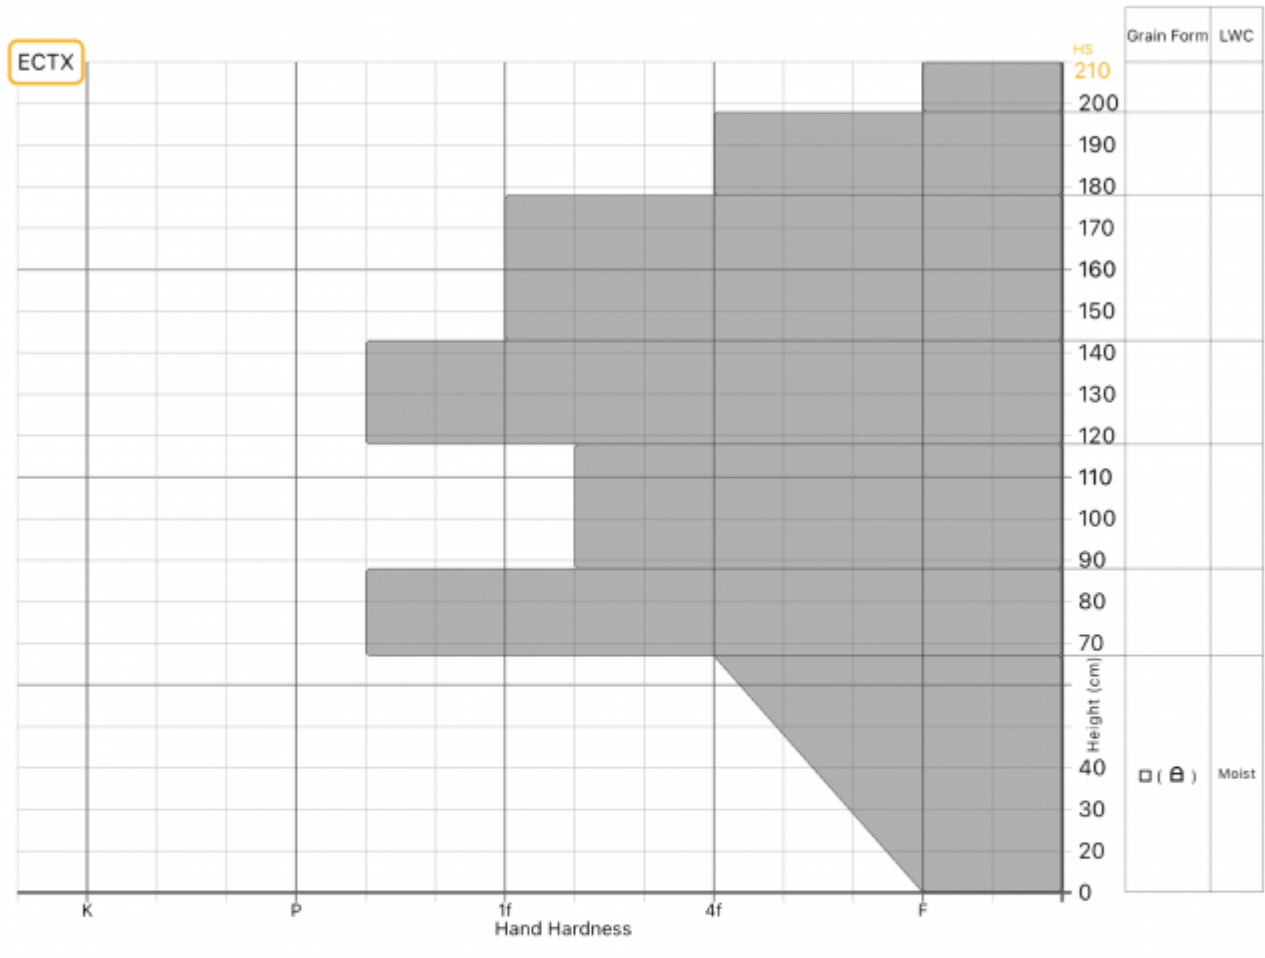

Profile Name: Republic Creek

General
 🕒 Date: 2024-03-24 14:13:00.000
 👤 Observer: Joe Trovato
 🏠 Org: Propagation Labs

Location
 📍 Elevation: 9536ft
 🌬️ Aspect: W
 📐 Slope: 27°
 📍 Lat/Lng: 44.9853,-109.9270

Weather
 🌡️ Air Temperature: ?
 ☁️ Sky Cover: ?
 ❄️ Precipitation: ?
 🌬️ Wind: ?
 🌀 Blowing Snow: ?

Snow Conditions
 📏 Total Snow Depth (HS): 210cm
 ❄️ Surface Grain: ?
 📏 Foot Pen: ?
 📏 Ski Pen: ?

Notes:

Advisory Region
 Cooke City
 Longitude
 -109.94W
 Latitude
 44.99N
 Cooke City, 2024-03-27