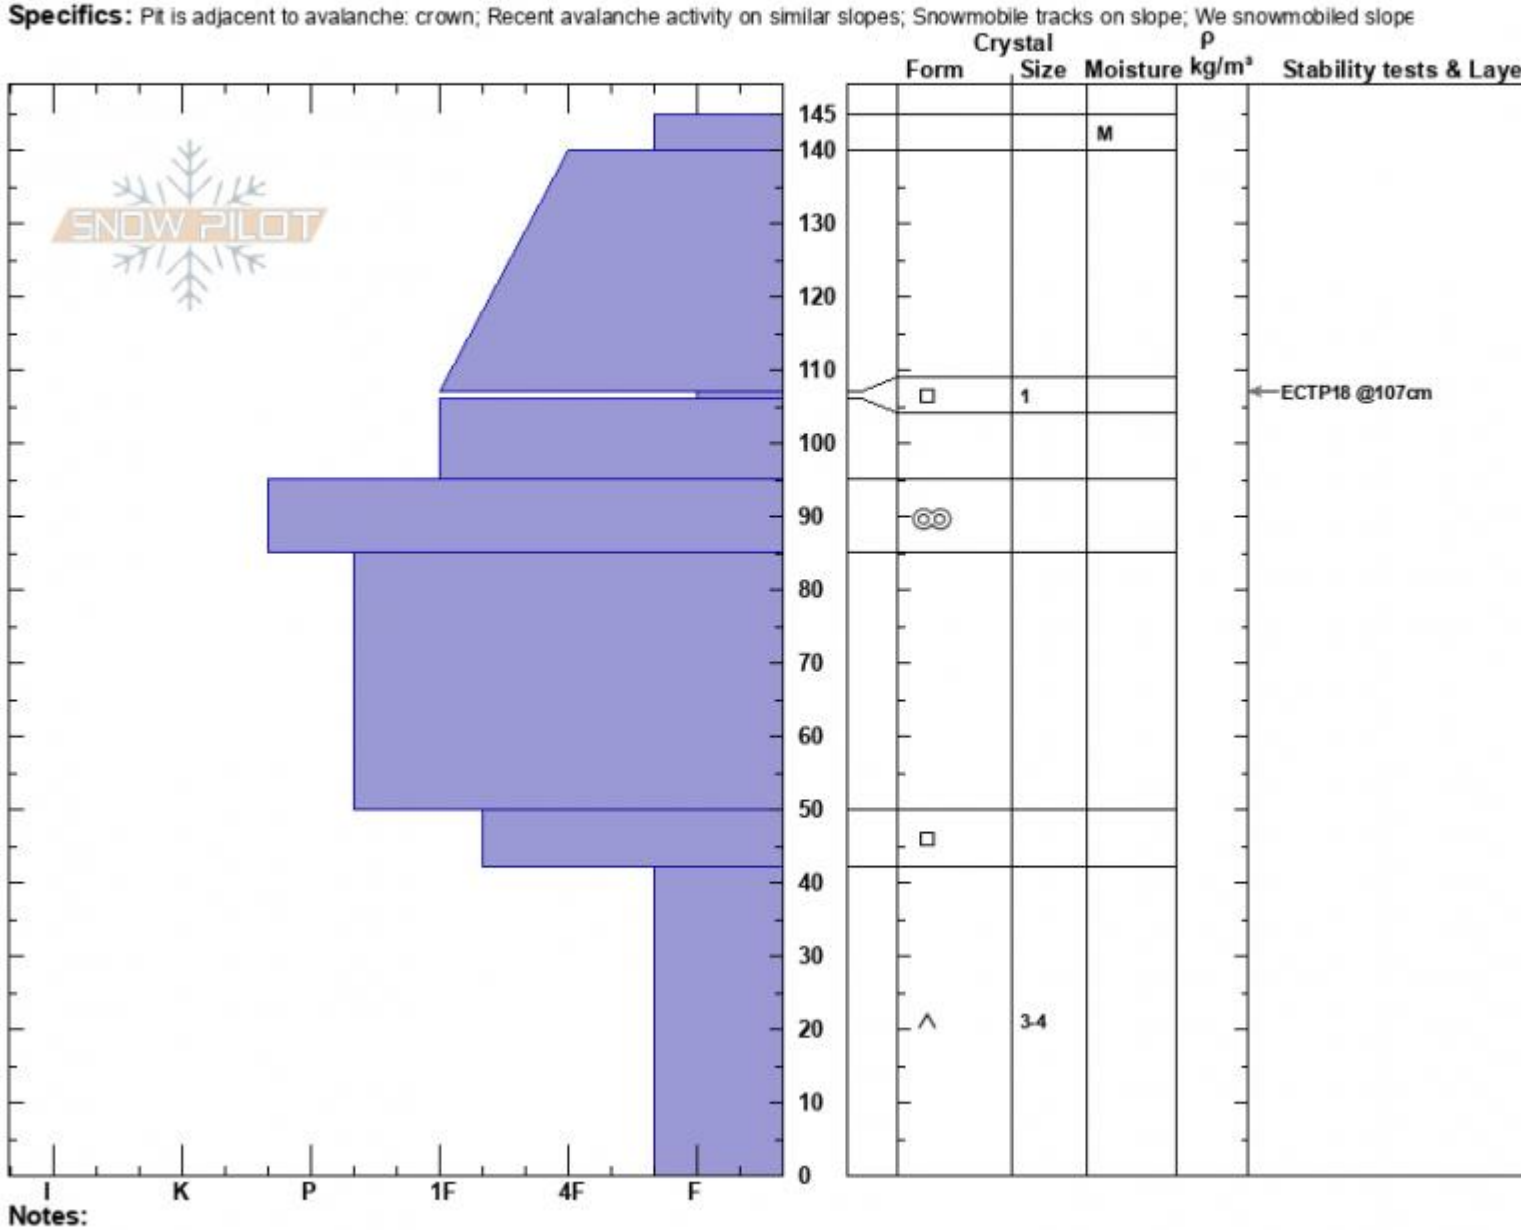

Targhee Creek  
 Lionhead Range  
 MT  
 Elevation: 9600 ft  
 Aspect: 75°  
 Specifics: Pit is adjacent to avalanche: crown; Recent avalanche activity on similar slopes; Snowmobile tracks on slope; We snowmobiled slope

Ian Hoyer  
 04/02/2024 - 12:00pm  
 Co-ord: 44.75039N, -111.39098W  
 Slope Angle: 31°  
 Wind Loading: no

Stability: Fair  
 Air Temperature:  
 Sky Cover: CLR  
 Precipitation: NO  
 Wind: Calm

HS:145  
 PF:30  
 Layer Notes: 107-106cm:Problematic layer

Advisory Region  
 Lionhead Range  
 Longitude  
 -111.32W  
 Latitude  
 44.71N  
 Avalanche Details: [Snowmo triggered small slide at Lionhead](#)  
 Lionhead Range, 2024-04-02