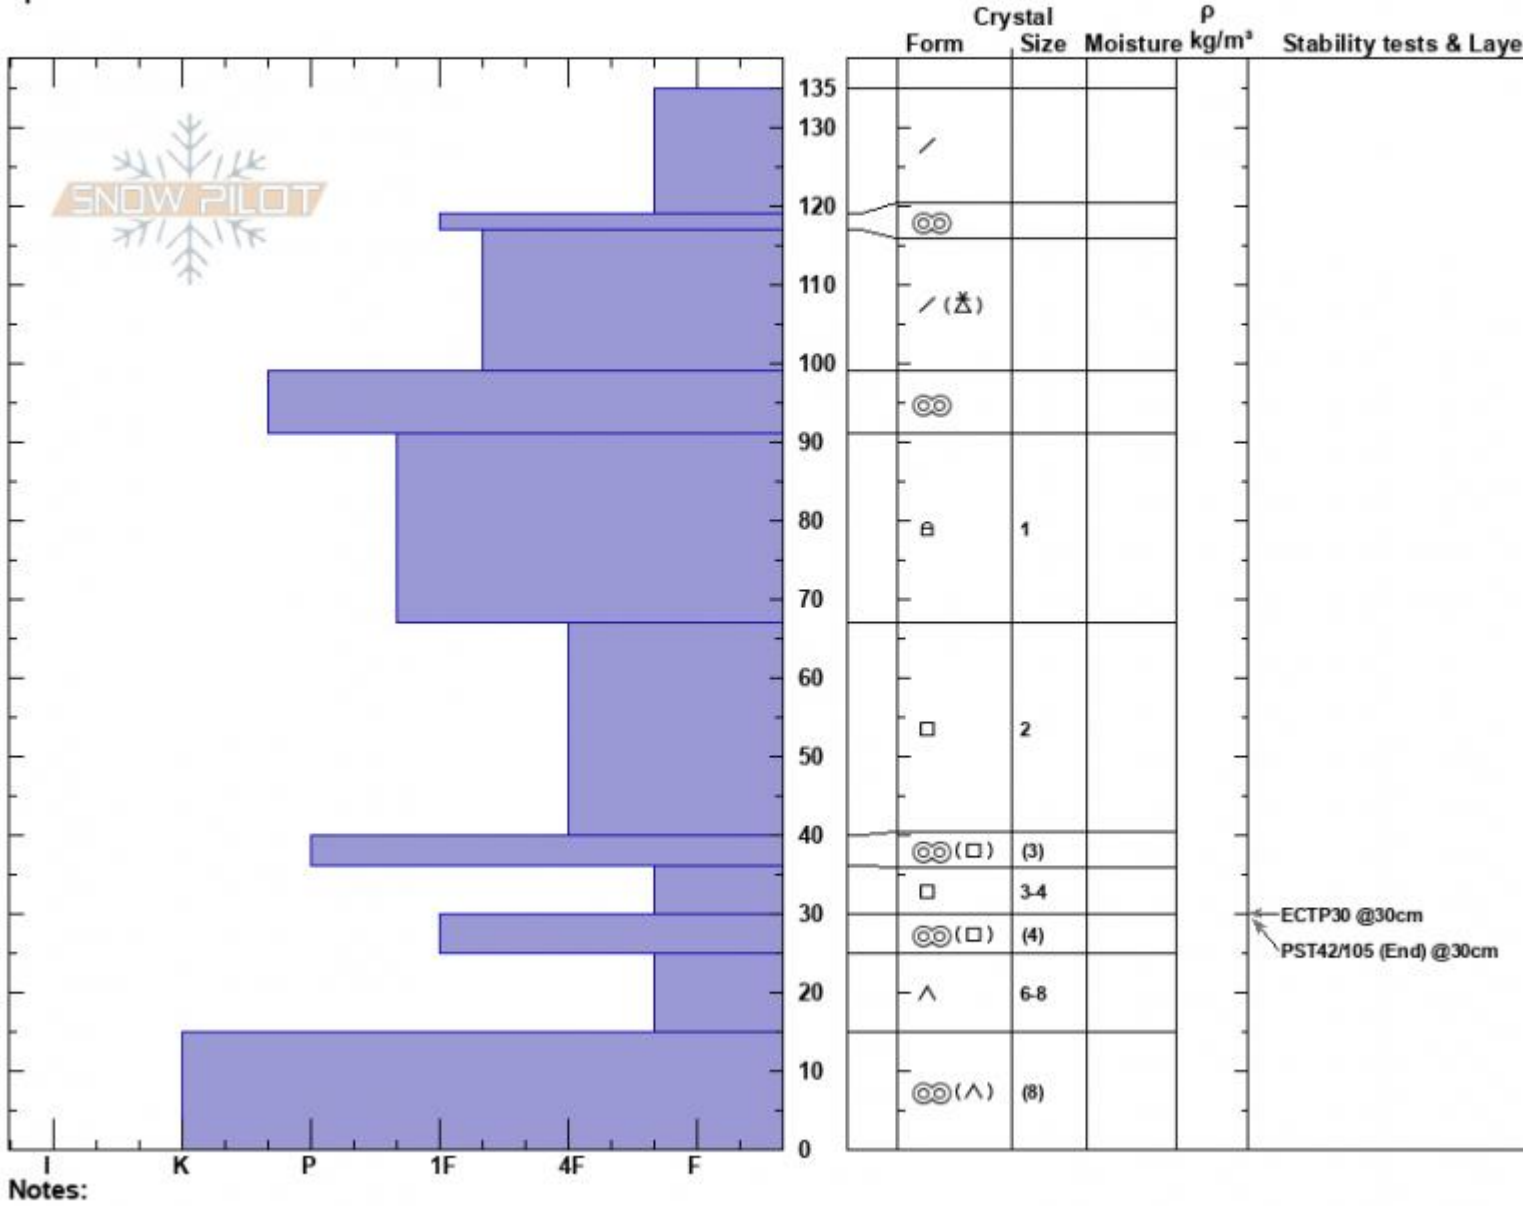

Jones Profile
 Bridger Range
 MT
 Elevation: 8500 ft
 Aspect: 315°
 Specifics:

Dave Zinn
 04/02/2024 - 11:00am
 Co-ord: 45.82398N, -110.93187W
 Slope Angle: 30°
 Wind Loading: previous

Stability: Good
 Air Temperature:
 Sky Cover: CLR
 Precipitation: NO
 Wind: SW Moderate

HS:135 Layer Notes:
 PF:25 25-15cm:Problematic layer

Advisory Region
 Bridger Range
 Longitude
 -110.93W
 Latitude
 45.81N
 Bridger Range, 2024-04-02