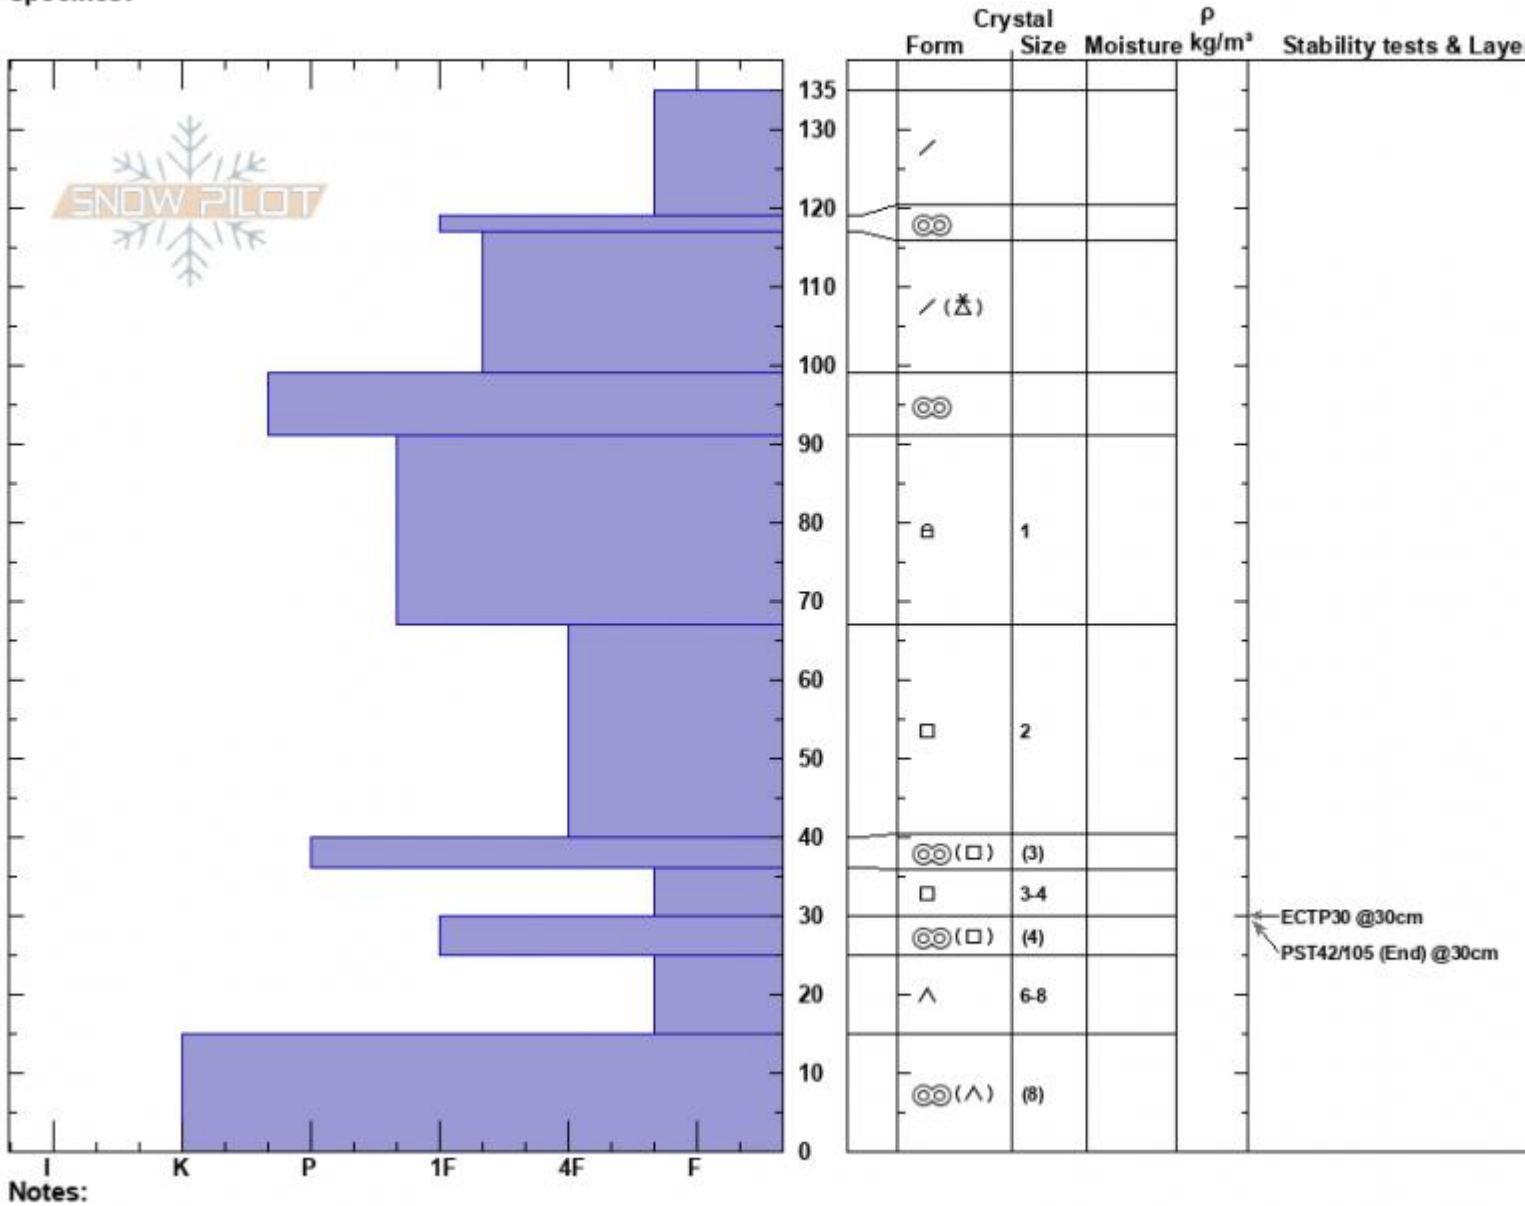

Jones Profile
 Bridger Range
 MT
 Elevation: 8500 ft
 Aspect: 315°
 Specifics:

Dave Zinn
 04/02/2024 - 11:00am
 Co-ord: 45.82398N, -110.93187W
 Slope Angle: 30°
 Wind Loading: previous

Stability: Good
 Air Temperature:
 Sky Cover: CLR
 Precipitation: NO
 Wind: SW Moderate

HS:135 Layer Notes:
 PF:25 25-15cm:Problematic layer

Advisory Region
 Bridger Range
 Longitude
 -110.93W
 Latitude
 45.81N
 Bridger Range, 2024-04-02