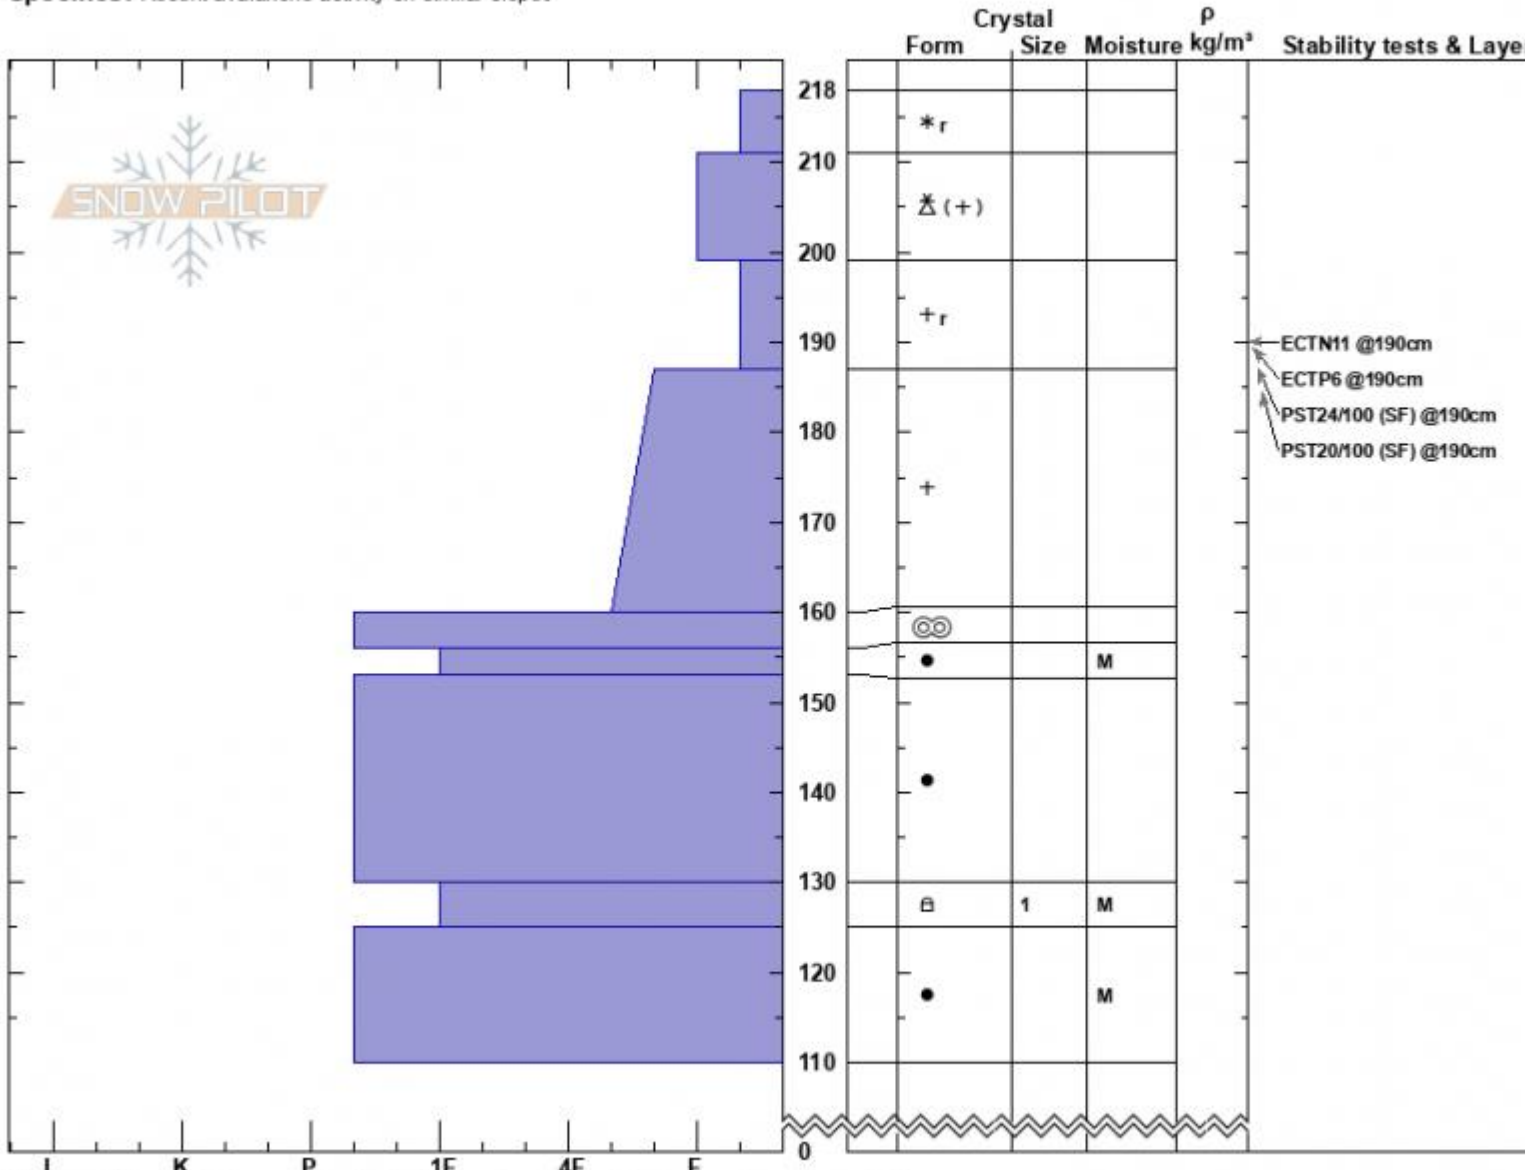

Refrigerator Chutes
 Bridger Range
 MT
 Elevation: 8300 ft
 Aspect: 43°
 Specifics: Recent avalanche activity on similar slopes

Zach Peterson
 04/07/2024 - 12:00pm
 Co-ord: 45.82876N, -110.93217W
 Slope Angle: 30°
 Wind Loading: no

Stability: Poor
 Air Temperature:
 Sky Cover: OVC
 Precipitation: S5
 Wind: Calm

HS:218 Layer Notes:
 PF:59 199-187cm:Problematic layer

ECTN11 @190cm
 ECTP6 @190cm
 PST24/100 (SF) @190cm
 PST20/100 (SF) @190cm

Notes: Widespread storm slab instability. Many skier/rider avalanches on steep slopes ~1' deep.

Advisory Region
 Bridger Range
 Longitude
 -110.93W
 Latitude
 45.83N
 Bridger Range, 2024-04-07