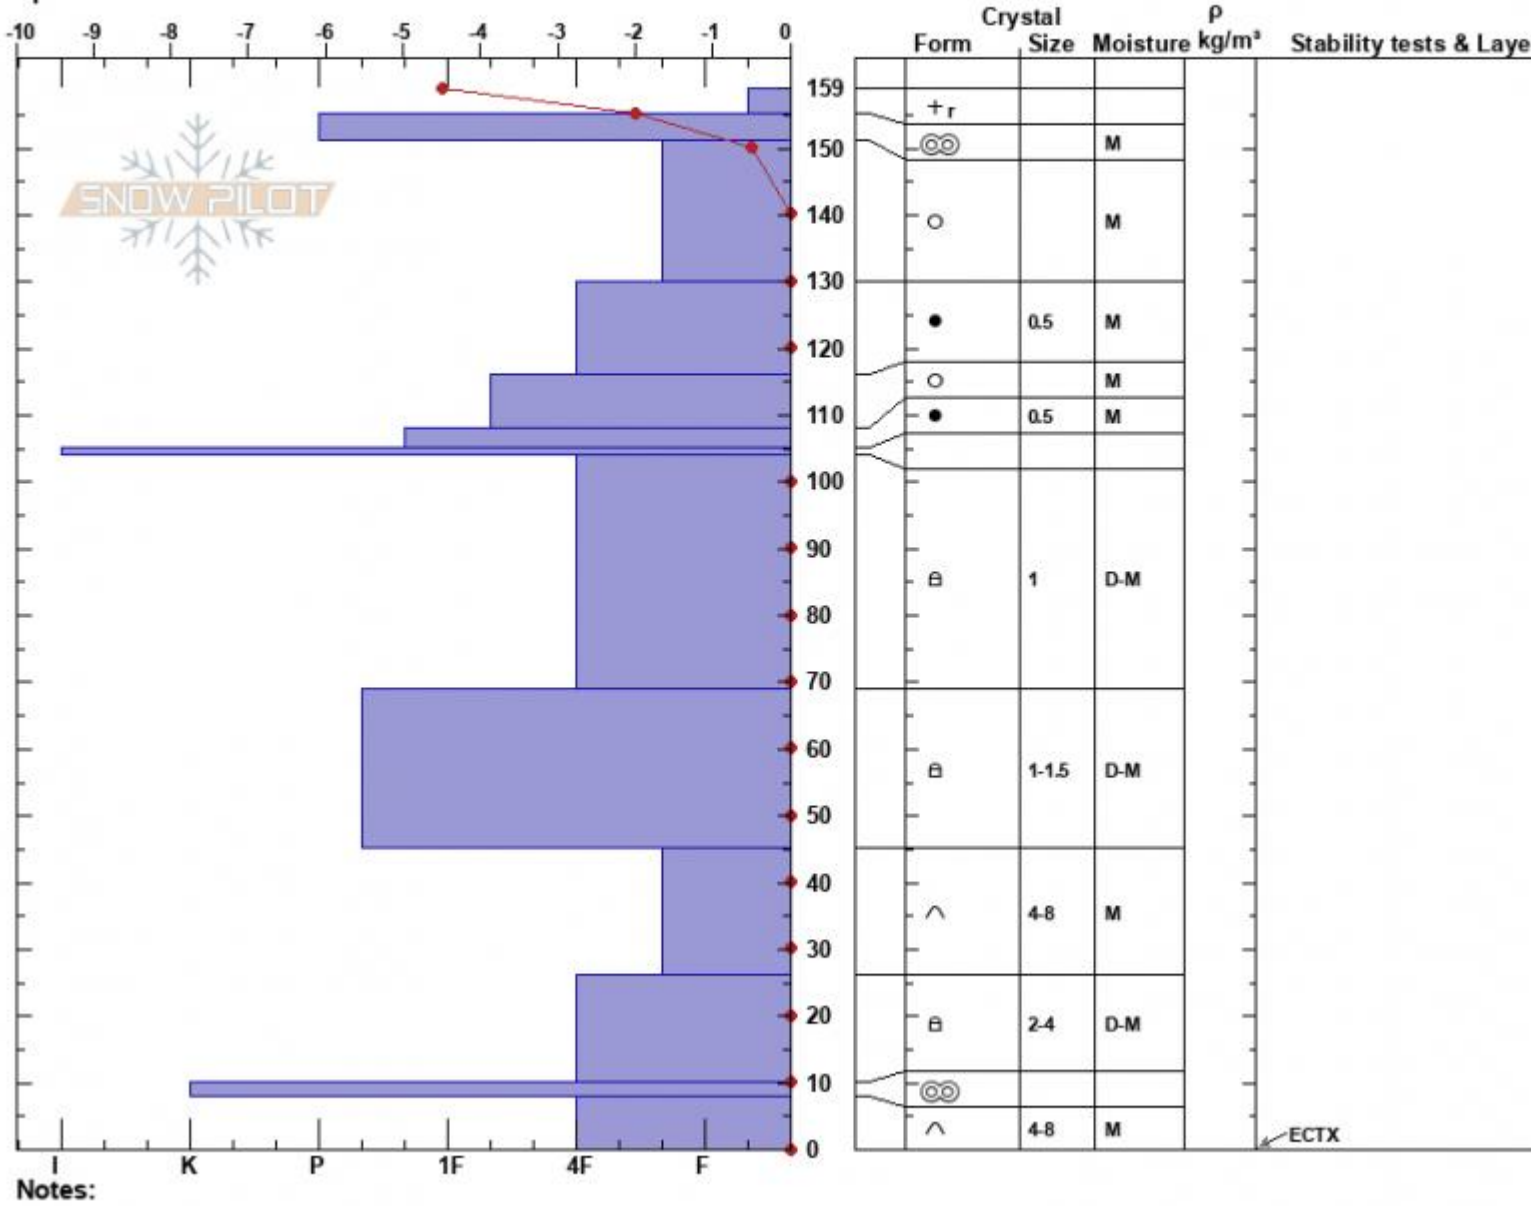

Ski Hill Lionhead
 Lionhead Range
 MT
 Elevation: 8010 ft
 Aspect: 69°
 Specifics:

Alex Marienthal
 04/06/2024 - 10:43am
 Co-ord: 44.70228N, -111.29555W
 Slope Angle: 27°
 Wind Loading: no

Stability: Good
 Air Temperature: -6.5°C
 Sky Cover: OVC
 Precipitation: S1
 Wind: N Light Breeze

HS:159
 PF:30
 Layer Notes: 159-155cm:Problematic layer

Advisory Region
 Lionhead Range
 Longitude
 -111.32W

Latitude

44.71N

Lionhead Range, 2024-04-06