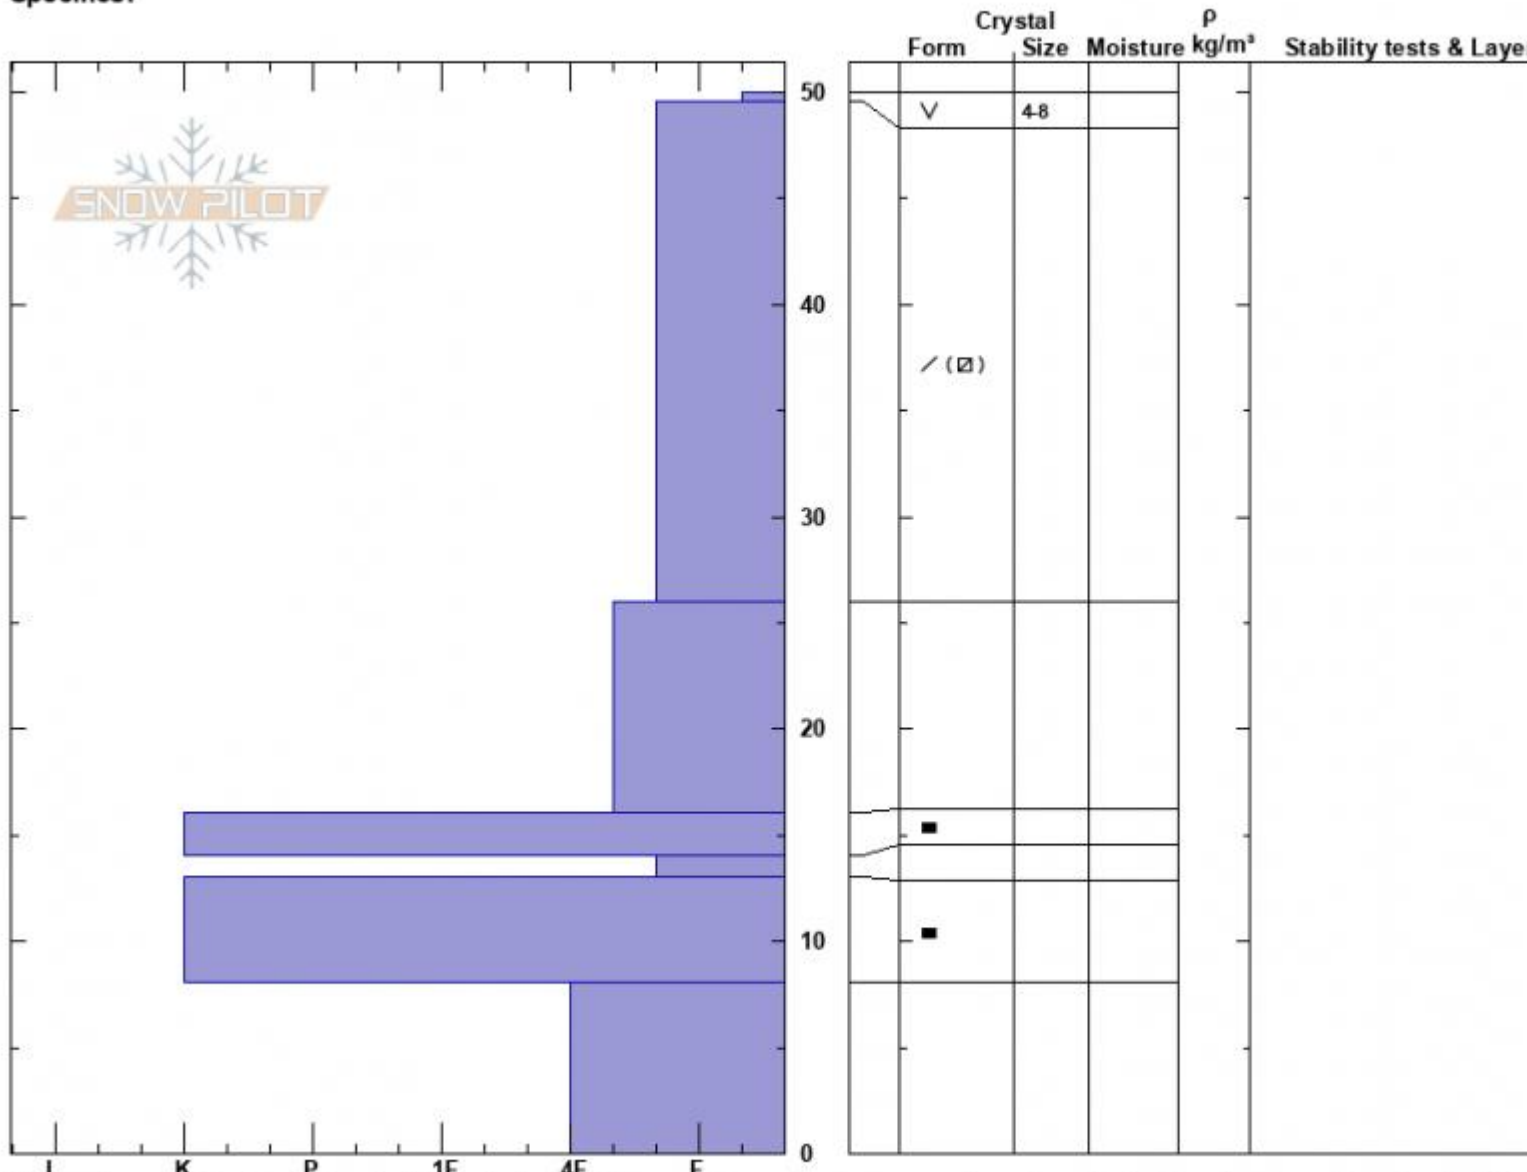

Black Canyon  
 Henry Lake Mtns  
 ID  
 Elevation: 8000 ft  
 Aspect: 40°  
 Specifics:

Mark Staples  
 11/10/2024 - 11:00am  
 Co-ord: 44.46263N, -111.10152W  
 Slope Angle: 35°  
 Wind Loading:

Stability: Very Good  
 Air Temperature:  
 Sky Cover: BKN  
 Precipitation: NO  
 Wind:

HS:50  
 PF:37  
 Layer Notes:  
 49.5-26cm: Problematic layer

Notes: New snow from the first week of November has settled some but is also faceting some on the surface. Surface hoar development is a clear sign that been quite cold under clear skies. It is faceting some. Snow on sunny south aspects is damp.

Snow profile at head of Black Canyon

Advisory Region  
 Island Park  
 Longitude  
 -111.14W

Latitude

44.48N

Island Park, 2024-11-10