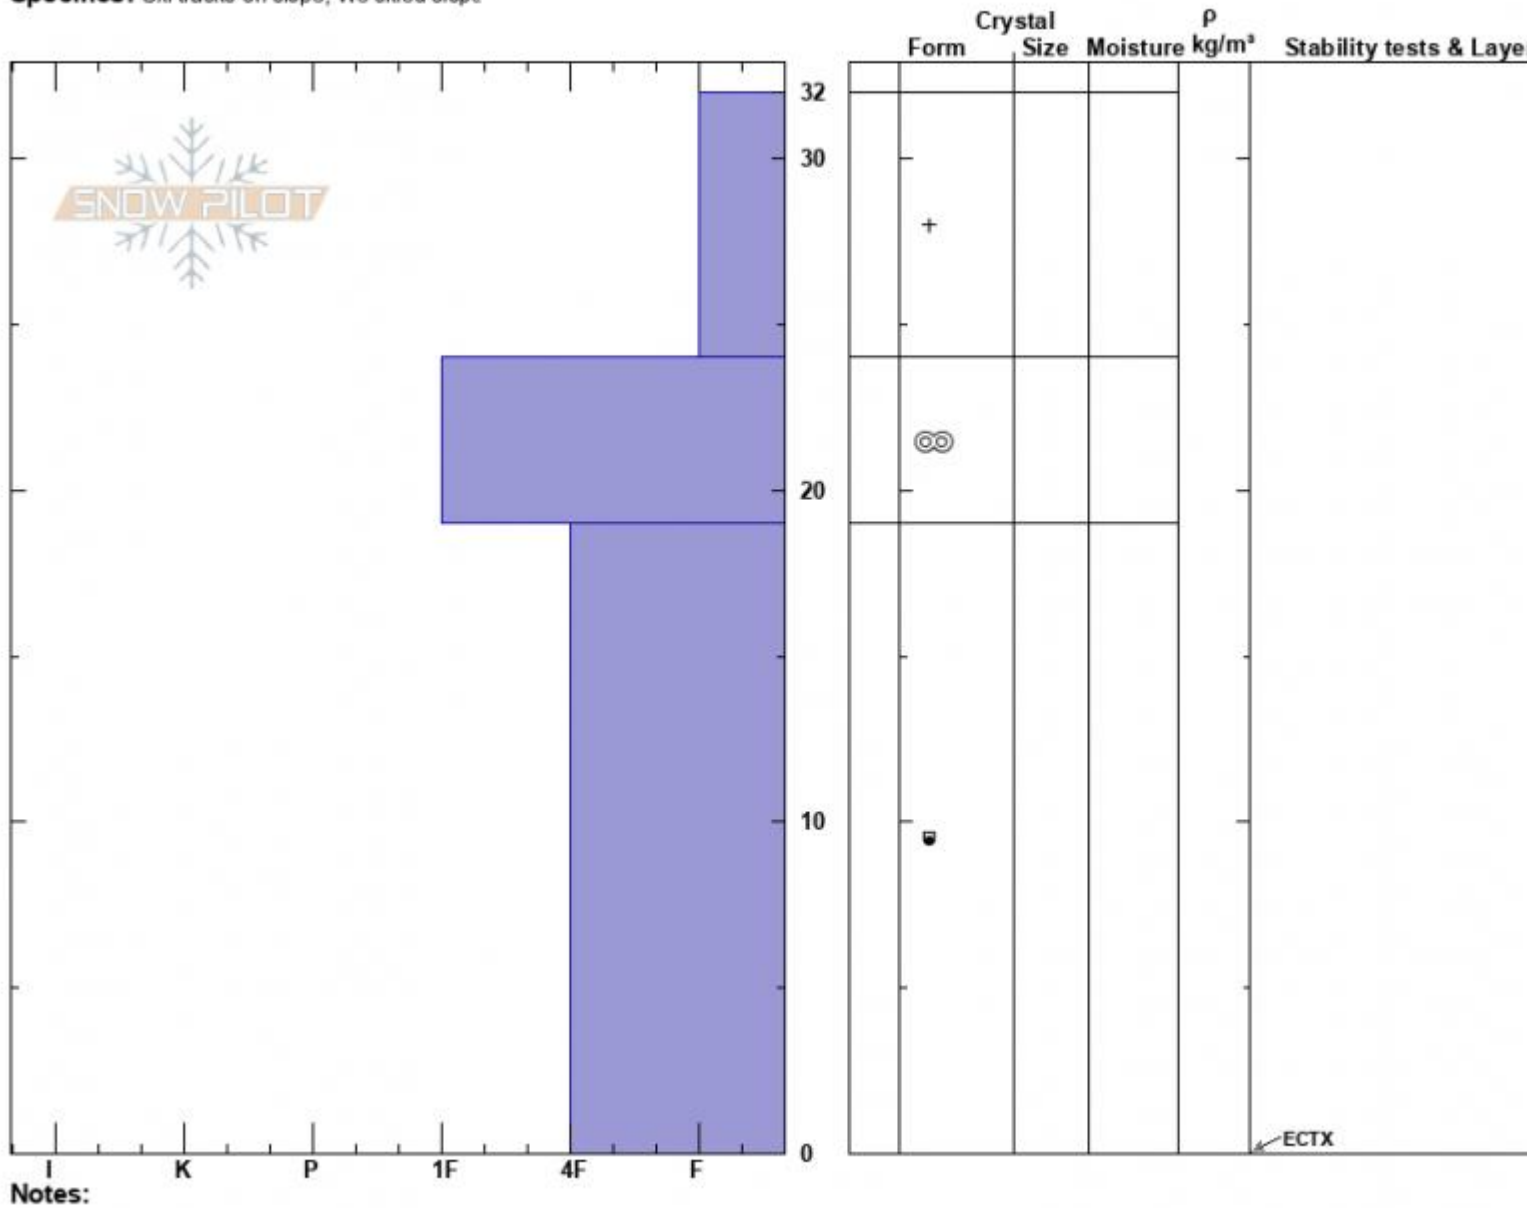

History Rock  
 Gallatin Range-N  
 MT  
 Elevation: 7800 ft  
 Aspect: 70°  
 Specifics: Ski tracks on slope; We skied slope

Ian Hoyer  
 11/14/2024 - 12:00pm  
 Co-ord: 45.48765N, -111.00926W  
 Slope Angle: 27°  
 Wind Loading: no

Stability: Good  
 Air Temperature:  
 Sky Cover: FEW  
 Precipitation: NO  
 Wind: E Light Breeze

HS:32  
 PF:32  
 PS:10  
 Layer Notes:  
 19-0cm: Problematic layer

Advisory Region  
 Northern Gallatin  
 Longitude  
 -110.98W  
 Latitude  
 45.50N