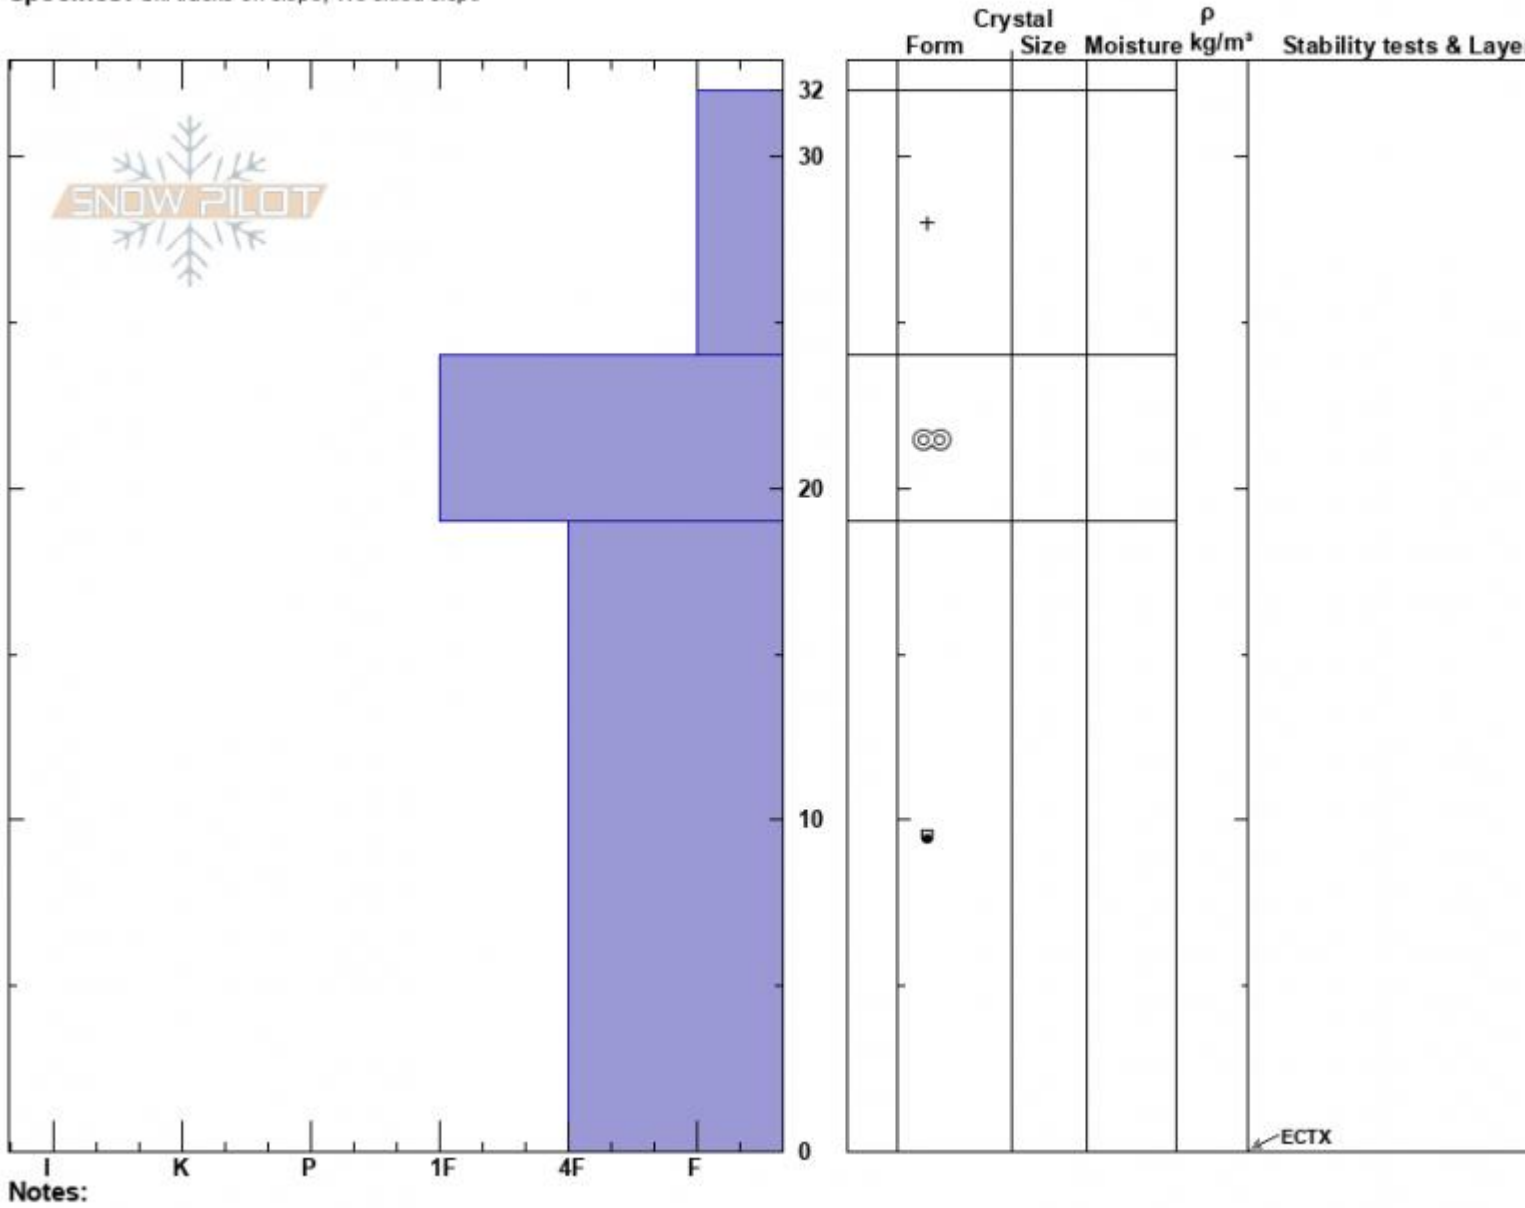

History Rock  
Gallatin Range-N  
MT  
Elevation: 7800 ft  
Aspect: 70°  
Specifics: Ski tracks on slope; We skied slope

Ian Hoyer  
11/14/2024 - 12:00pm  
Co-ord: 45.48765N, -111.00926W  
Slope Angle: 27°  
Wind Loading: no

Stability: Good  
Air Temperature:  
Sky Cover: FEW  
Precipitation: NO  
Wind: E Light Breeze

HS:32  
PF:32  
PS: 10  
Layer Notes:  
19-0cm: Problematic layer

Advisory Region  
Northern Gallatin  
Longitude  
-110.98W  
Latitude  
45.50N