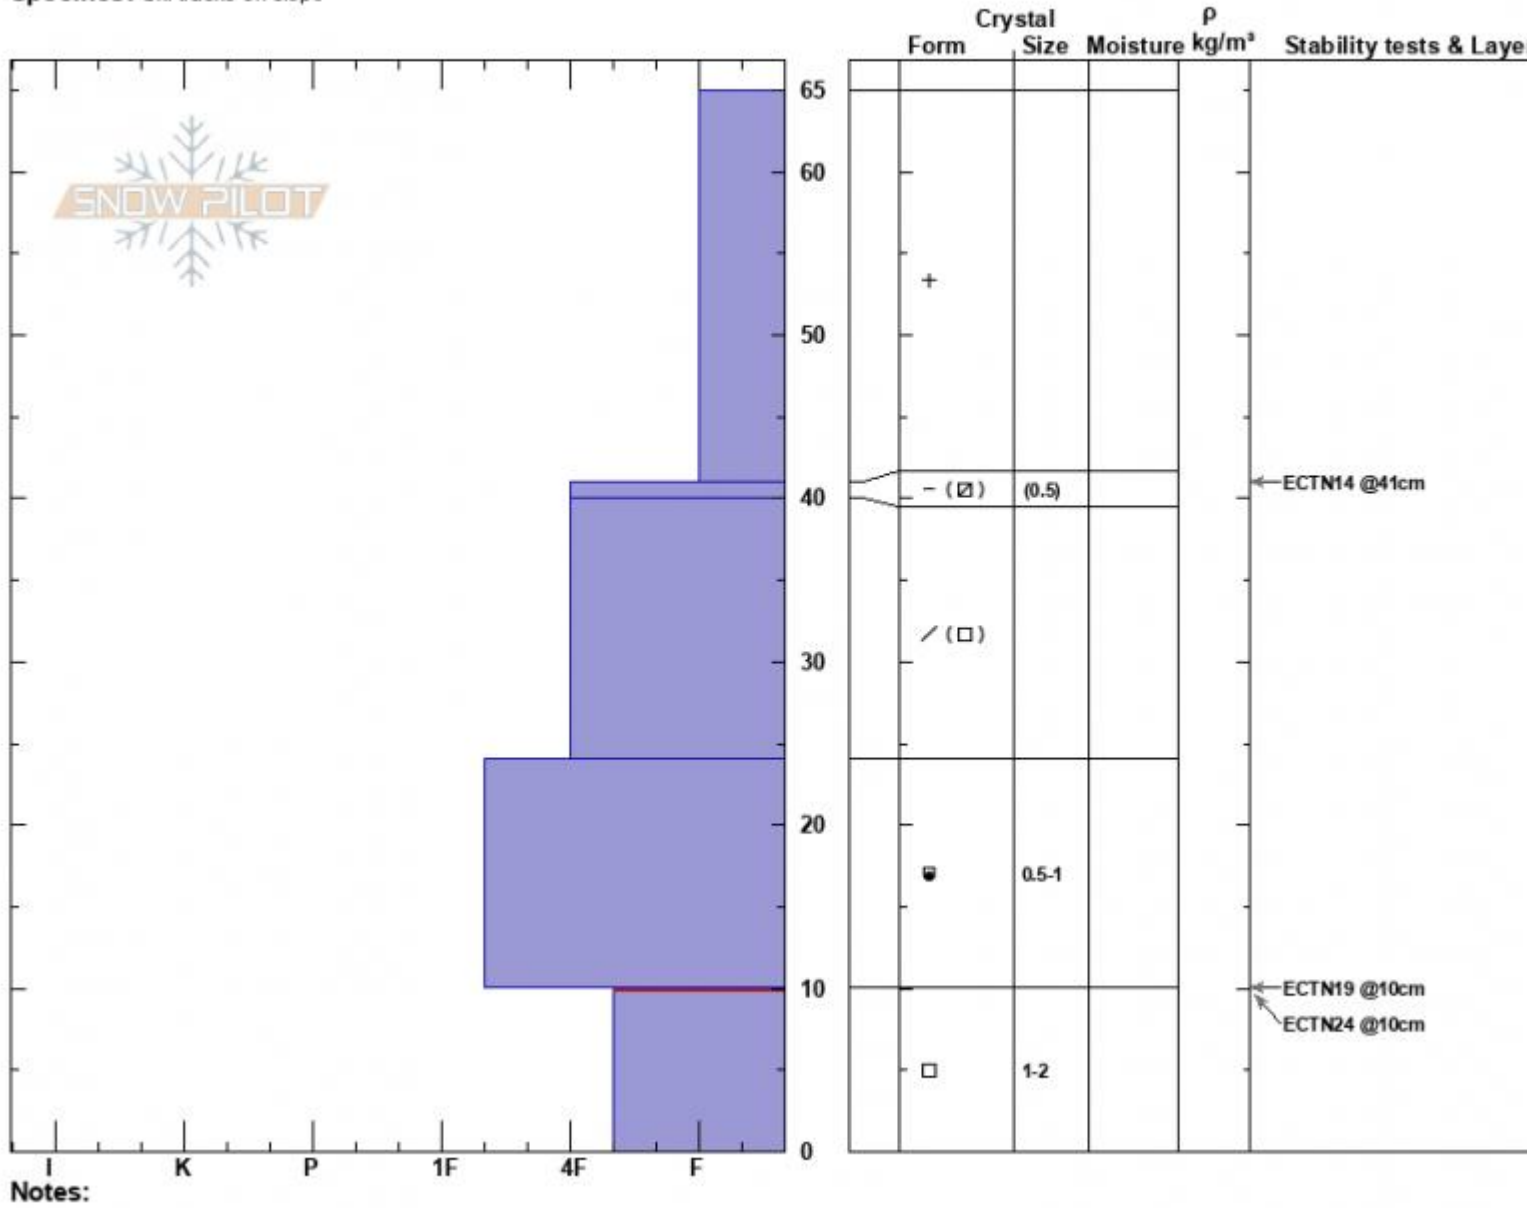

Spanky's  
 Madison Range-N  
 MT  
 Elevation: 9240 ft  
 Aspect: 50°  
 Specifics: Ski tracks on slope

Dave Zinn  
 11/20/2024 - 11:40am  
 Co-ord: 45.32424N, -111.38128W  
 Slope Angle: 24°  
 Wind Loading: no

Stability: Very Good  
 Air Temperature:  
 Sky Cover: BKN  
 Precipitation: NO  
 Wind: N Light Breeze

HS:65  
 PF:60  
 Layer Notes:  
 10-0cm: Problematic layer

Advisory Region  
 Northern Madison  
 Longitude  
 -111.39W  
 Latitude  
 45.34N  
 Northern Madison, 2024-11-20