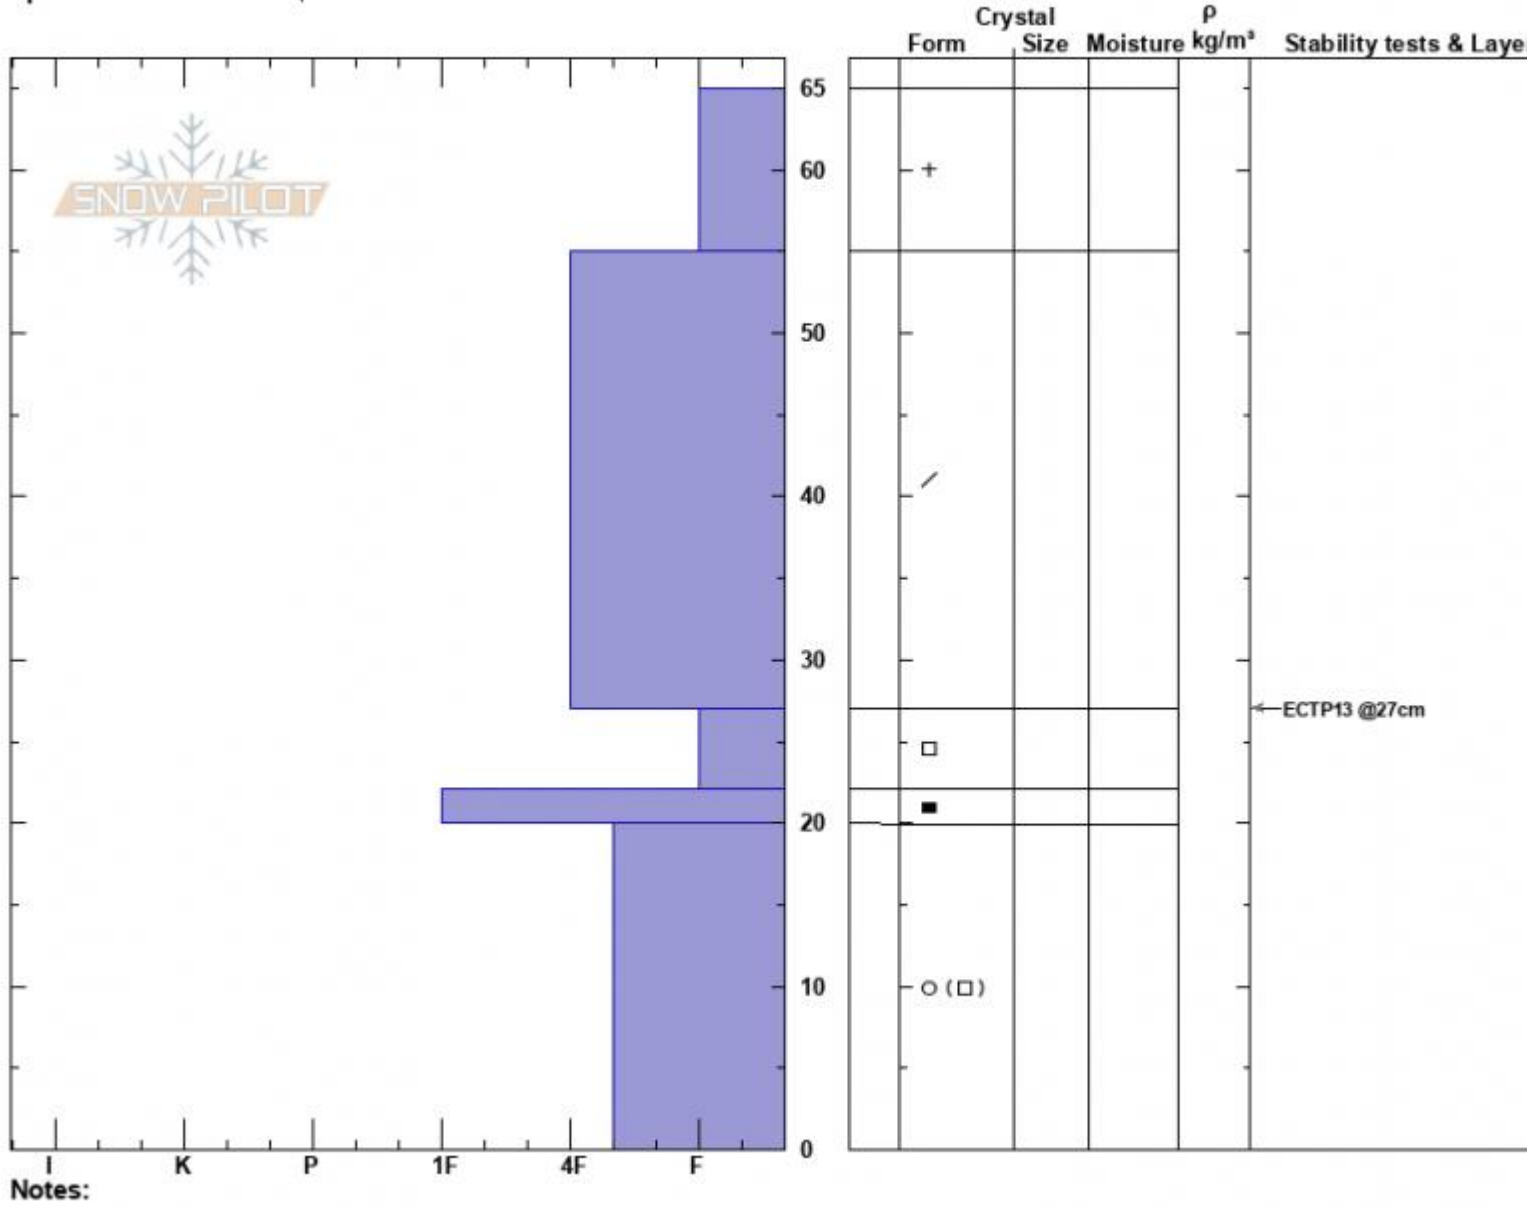

Bear Basin  
 Madison Range-N  
 MT  
 Elevation: 8600 ft  
 Aspect: 80°  
 Specifics: Ski tracks on slope

Spencer Jonas  
 11/26/2024 - 1:45pm  
 Co-ord: 45.32334N, -111.37699W  
 Slope Angle: 31°  
 Wind Loading:

Stability:  
 Air Temperature:  
 Sky Cover: OVC  
 Precipitation: S-1  
 Wind: Calm

HS:65 Layer Notes:

Advisory Region  
 Northern Madison  
 Longitude  
 -111.38W  
 Latitude  
 45.35N  
 Northern Madison, 2024-11-26