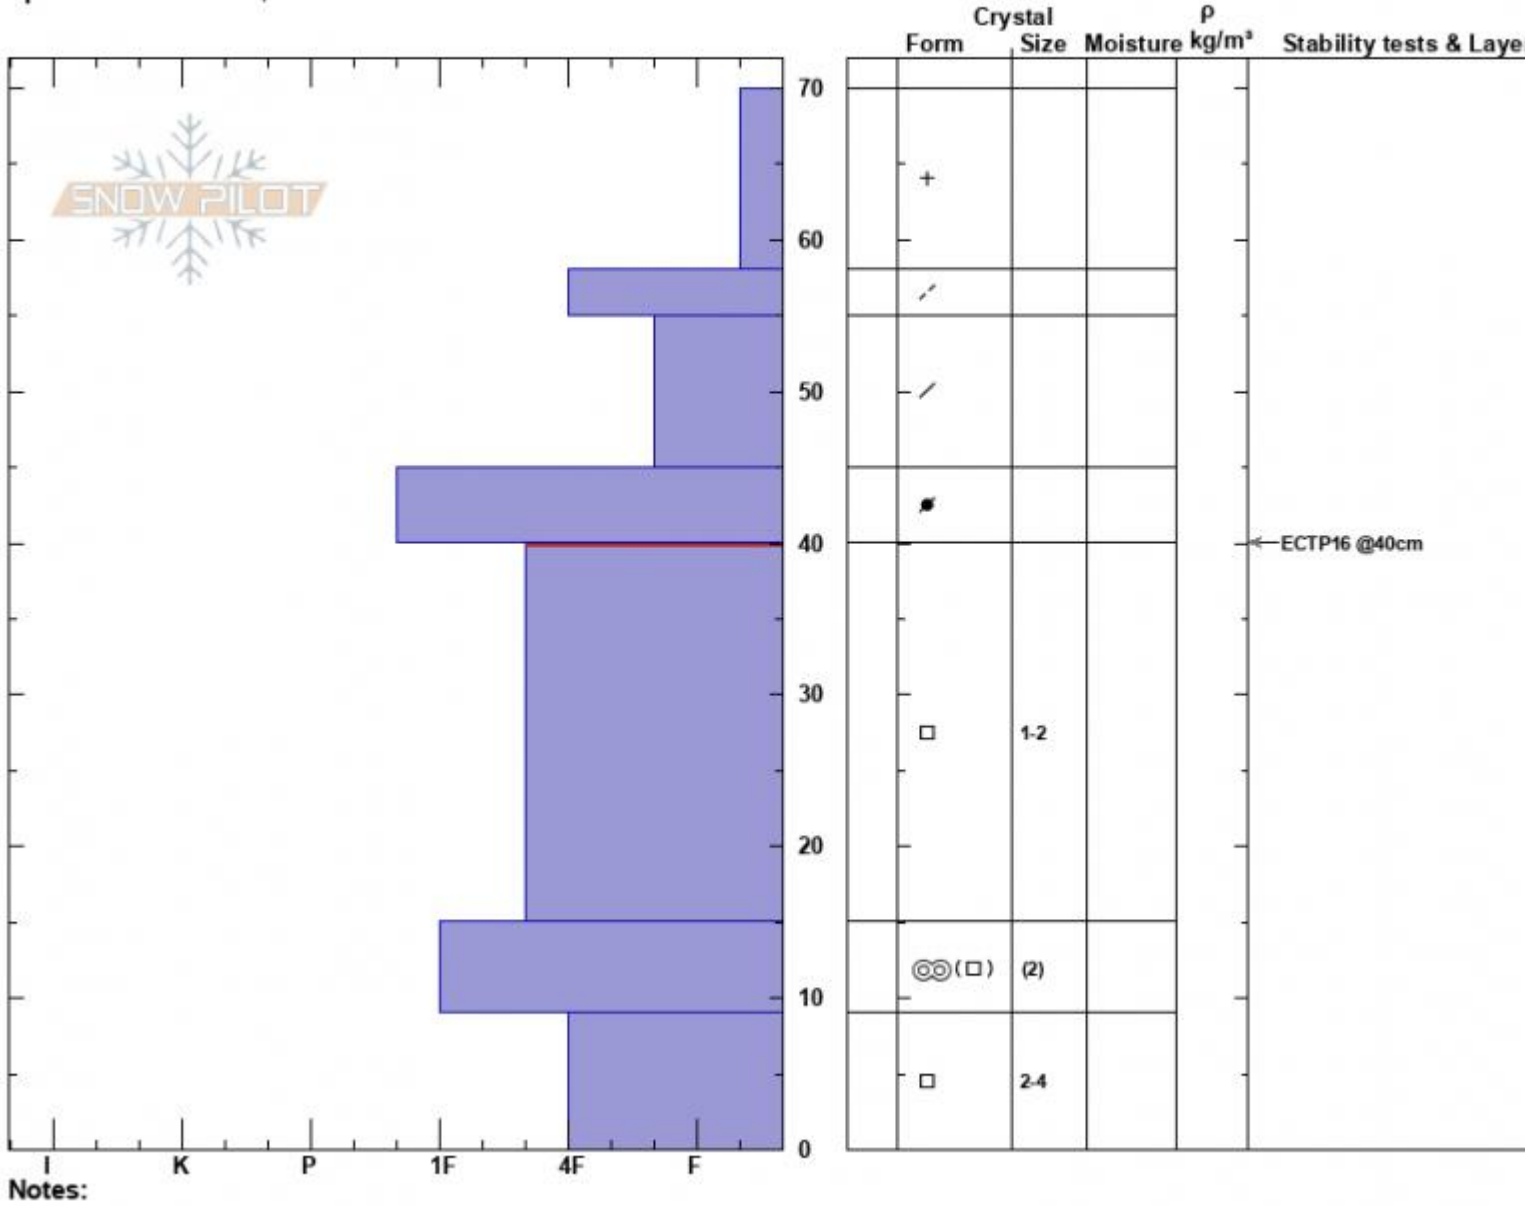

Blackmore E Face
 Gallatin Range-N
 MT
 Elevation: 9767 ft
 Aspect: 15°
 Specifics: We skied slope

Haylee Darby
 11/27/2024 - 12:10pm
 Co-ord: 45.44652N, -111.00143W
 Slope Angle: 28°
 Wind Loading: previous

Stability:
 Air Temperature: -6°C
 Sky Cover: CLR
 Precipitation: NO
 Wind: W Calm

HS:70
 PF:70
 Layer Notes:
 40-15cm: Problematic layer

Notes:
 Advisory Region
 Northern Gallatin
 Longitude
 -111.00W
 Latitude
 45.44N
 Northern Gallatin, 2024-11-27