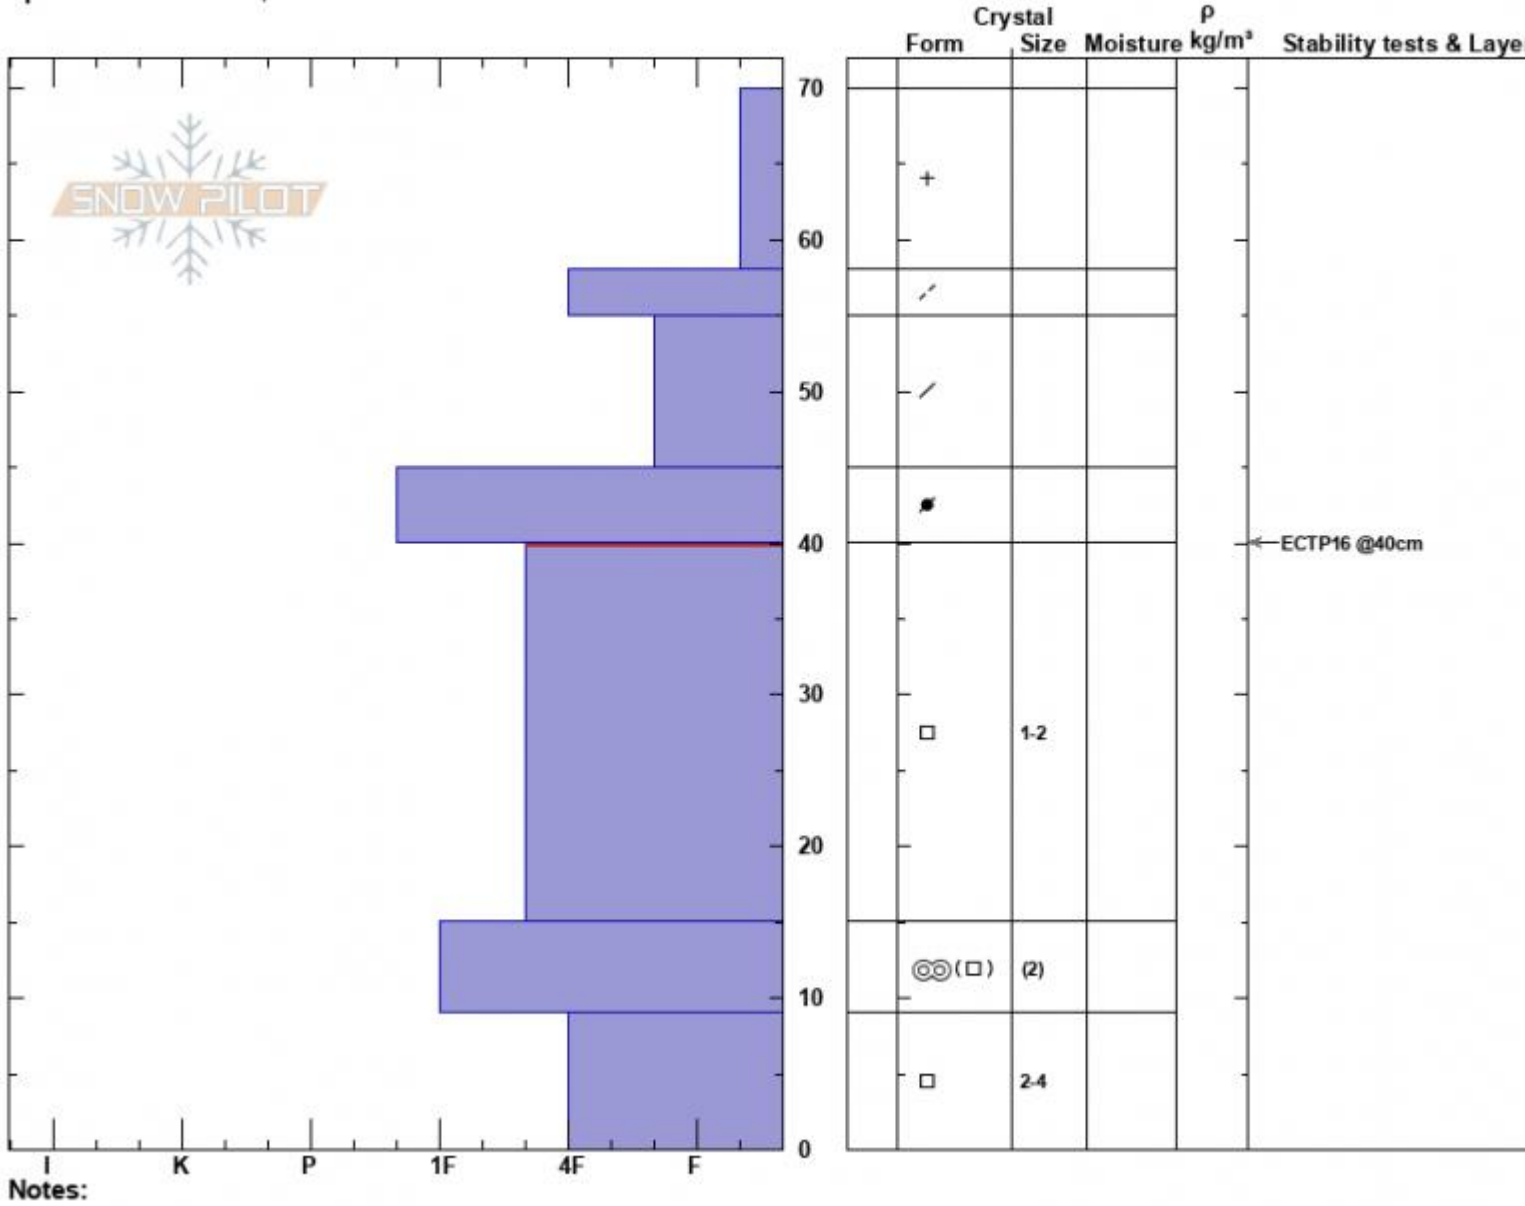

Blackmore E Face
 Gallatin Range-N
 MT
 Elevation: 9767 ft
 Aspect: 15°
 Specifics: We skied slope

Haylee Darby
 11/27/2024 - 12:10pm
 Co-ord: 45.44652N, -111.00143W
 Slope Angle: 28°
 Wind Loading: previous

Stability:
 Air Temperature: -6°C
 Sky Cover: CLR
 Precipitation: NO
 Wind: W Calm

HS:70
 PF:70
 Layer Notes:
 40-15cm:Problematic layer

Advisory Region
 Northern Gallatin
 Longitude
 -111.00W
 Latitude
 45.44N
 Northern Gallatin, 2024-11-27