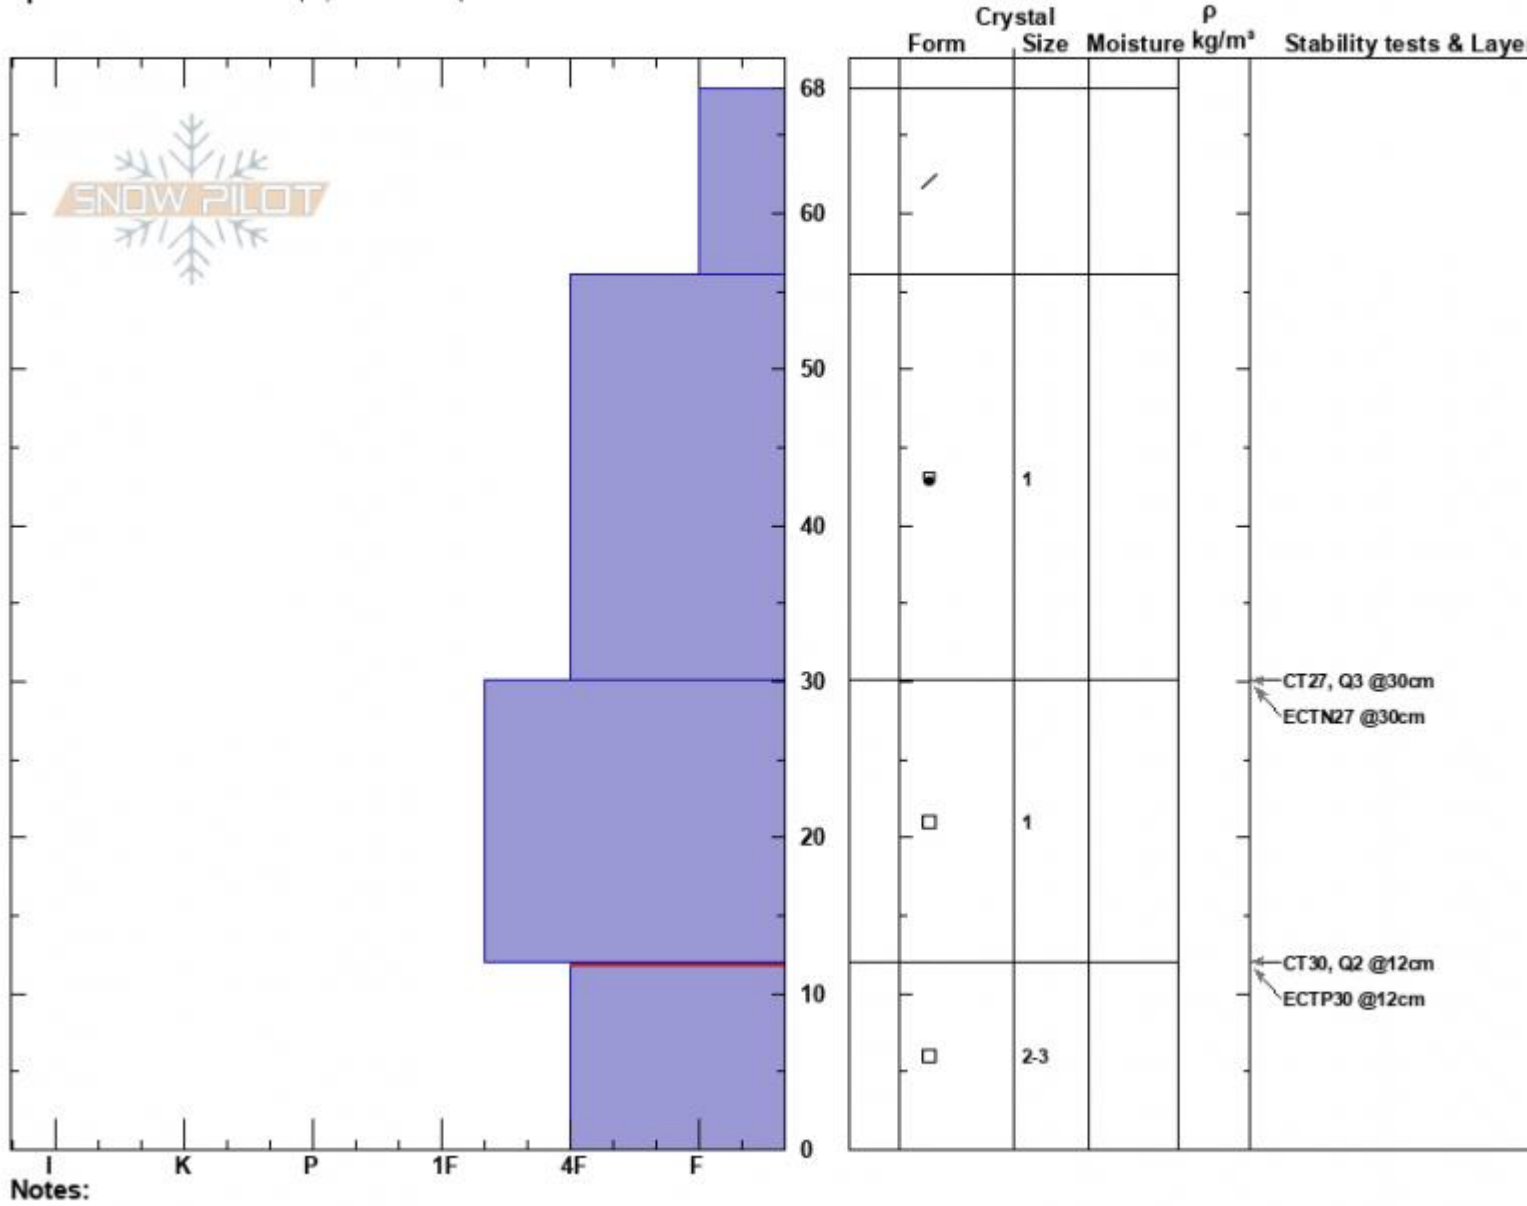

Spanky's Profile
 Madison Range-N
 MT
 Elevation: 9240 ft
 Aspect: 60°
 Specifics: Ski tracks on slope; We skied slope

Dave Zinn
 12/01/2024 - 12:00pm
 Co-ord: 45.32441N, -111.38145W
 Slope Angle: 32°
 Wind Loading: no

Stability: Good
 Air Temperature:
 Sky Cover: BKN
 Precipitation: NO
 Wind: Calm

HS:68
 PF:60
 Layer Notes:
 12-0cm: Problematic layer

Notes:
 Advisory Region
 Northern Madison
 Longitude
 -111.38W
 Latitude
 45.35N
 Northern Madison, 2024-12-01