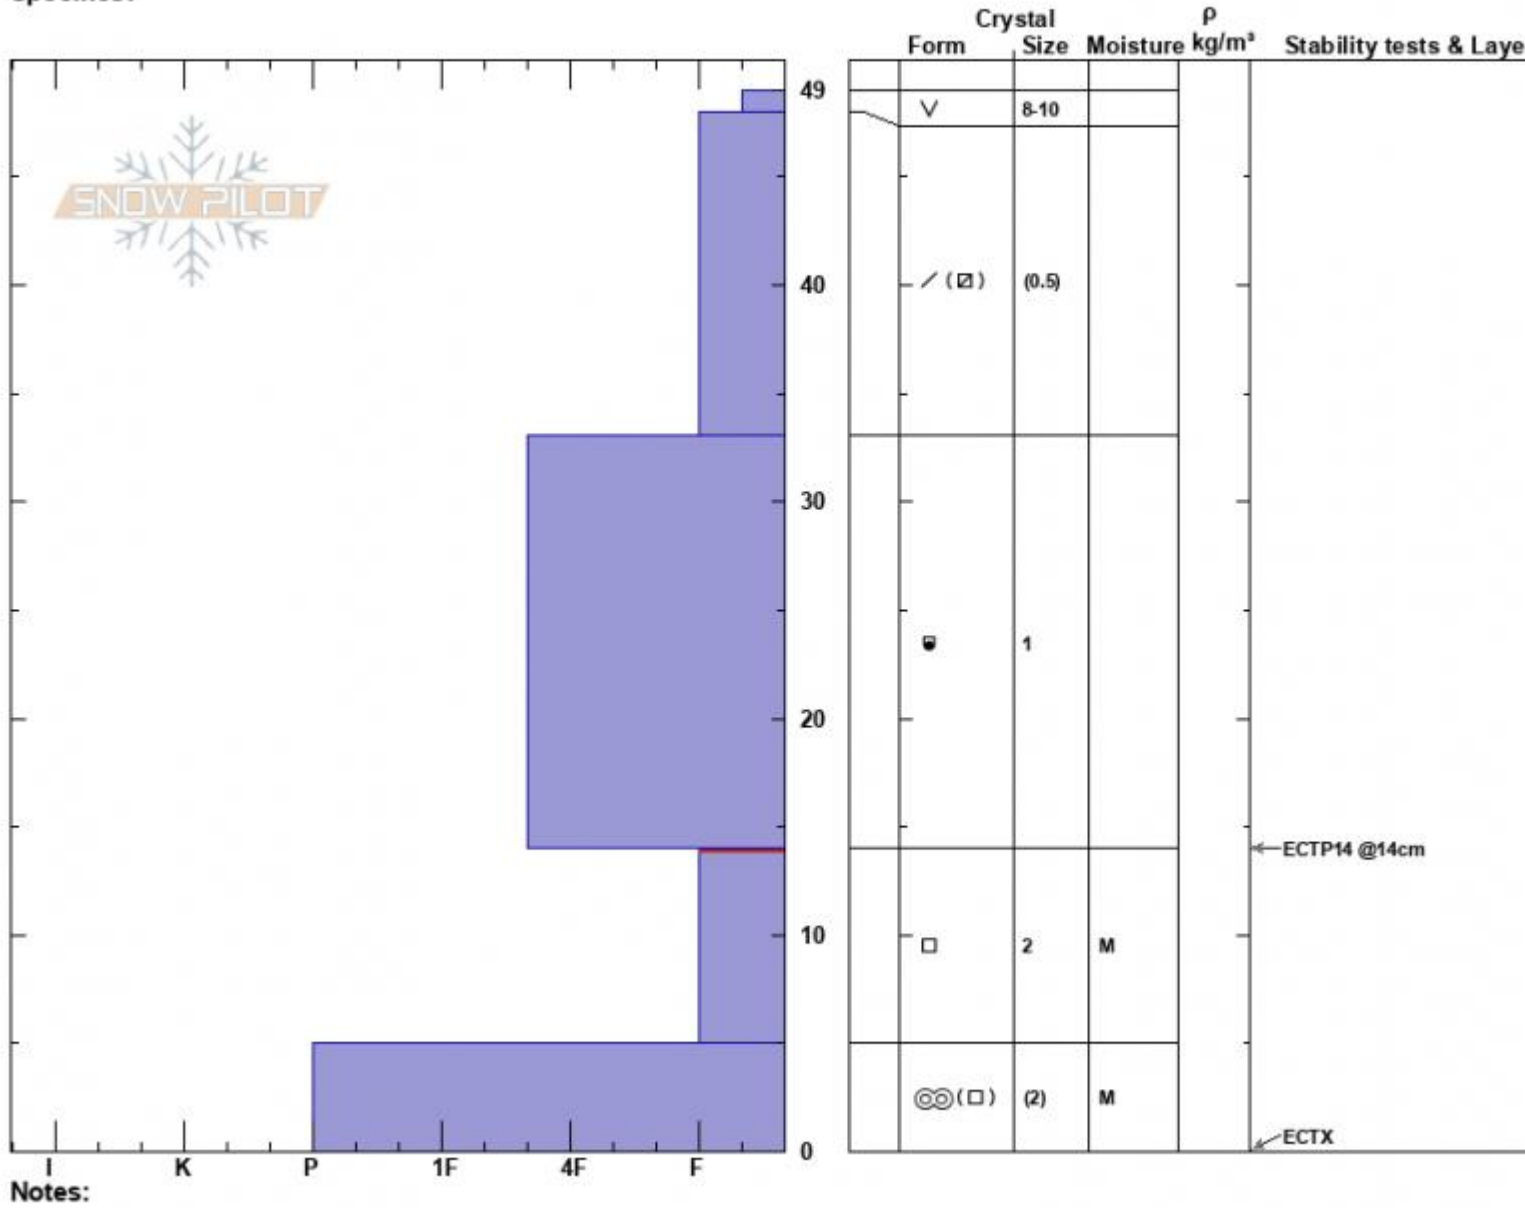

Wilderness Boundary
 Madison Range-S
 MT
 Elevation: 8850 ft
 Aspect: 240°
 Specifics:

Dave Zinn
 12/03/2024 - 12:15pm
 Co-ord: 44.97699N, -111.35905W
 Slope Angle: 20°
 Wind Loading: no

Stability: Good
 Air Temperature:
 Sky Cover: CLR
 Precipitation: NO
 Wind: Calm

HS:49
 PF:30
 Layer Notes:
 14-5cm: Problematic layer

Notes:
 Advisory Region
 Southern Madison
 Longitude
 -111.27W
 Latitude
 45.06N
 Southern Madison, 2024-12-03