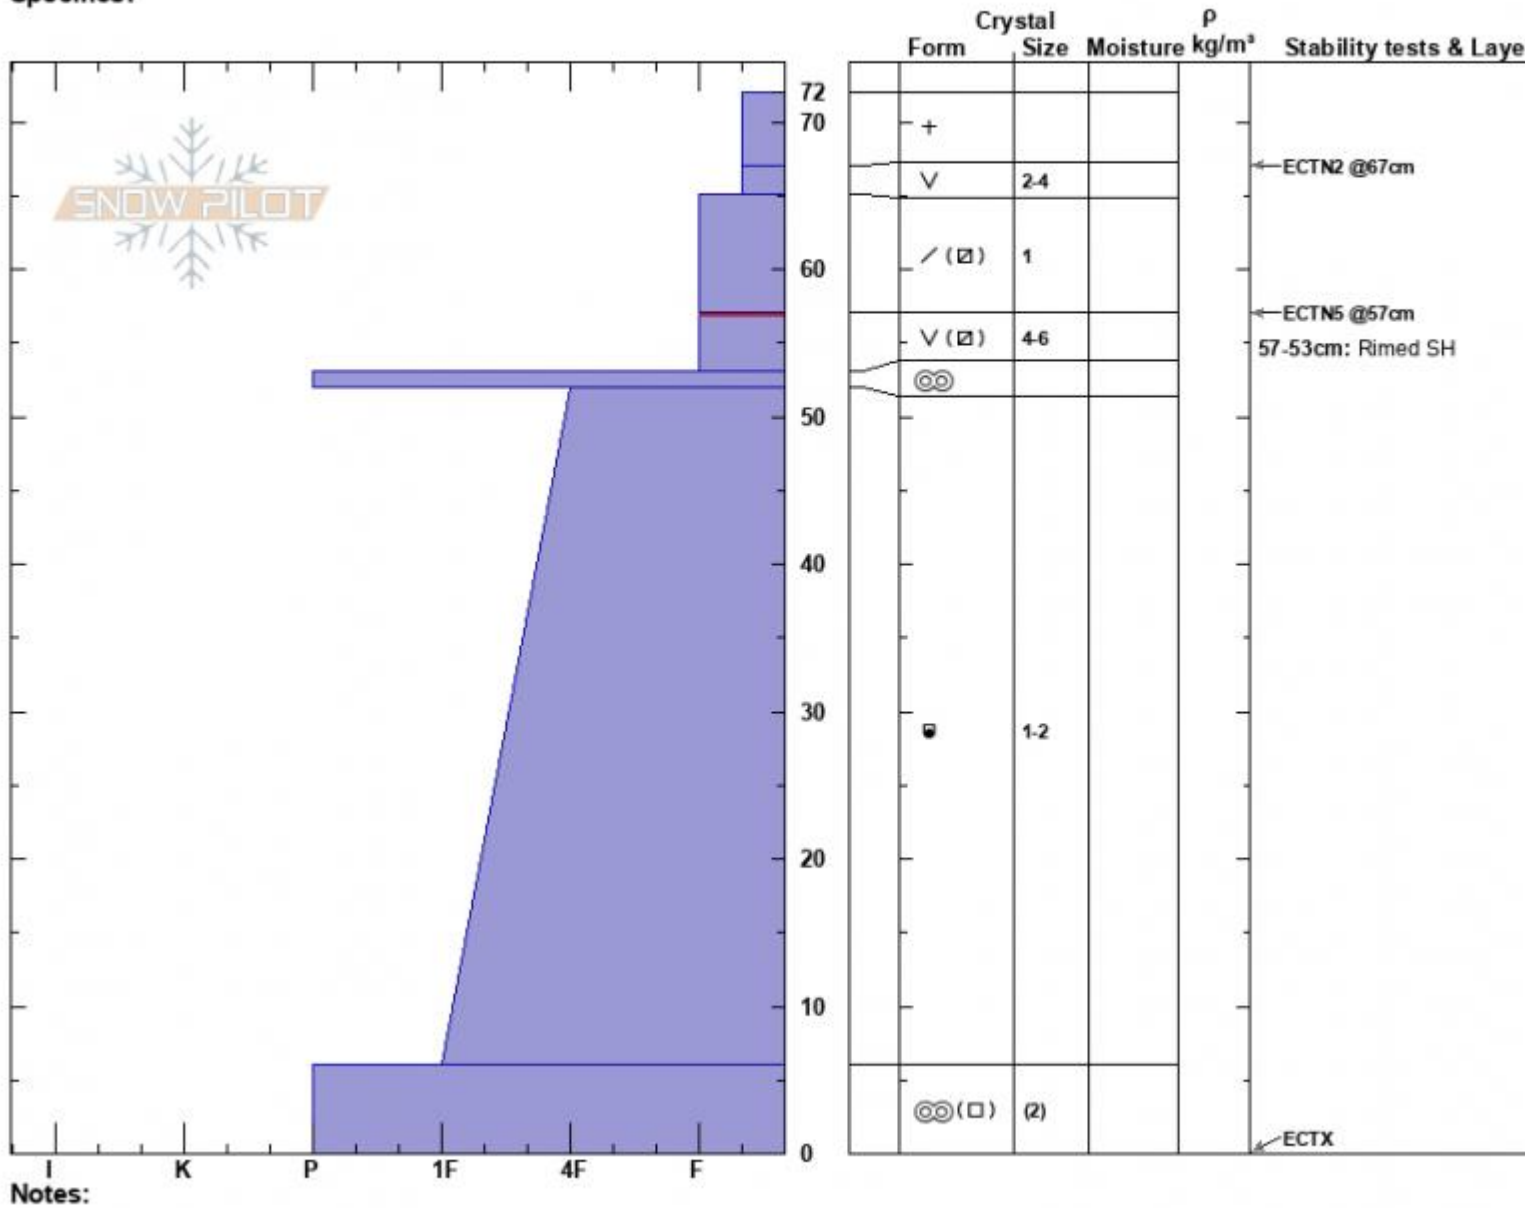

Black Canyon NE
 Lionhead Range
 MT
 Elevation: 7900 ft
 Aspect: 50°
 Specifics:

Dave Zinn
 12/09/2024 - 2:20pm
 Co-ord: 44.46497N, -111.10560W
 Slope Angle: 25°
 Wind Loading: no

Stability: Good
 Air Temperature:
 Sky Cover: BKN
 Precipitation: NO
 Wind: Calm

HS:72
 PF:50
 Layer Notes:
 57-53cm: Rimed SH
 57-53cm: Problematic layer

Advisory Region
 Island Park
 Longitude
 -111.14W
 Latitude
 44.48N
 Island Park, 2024-12-09