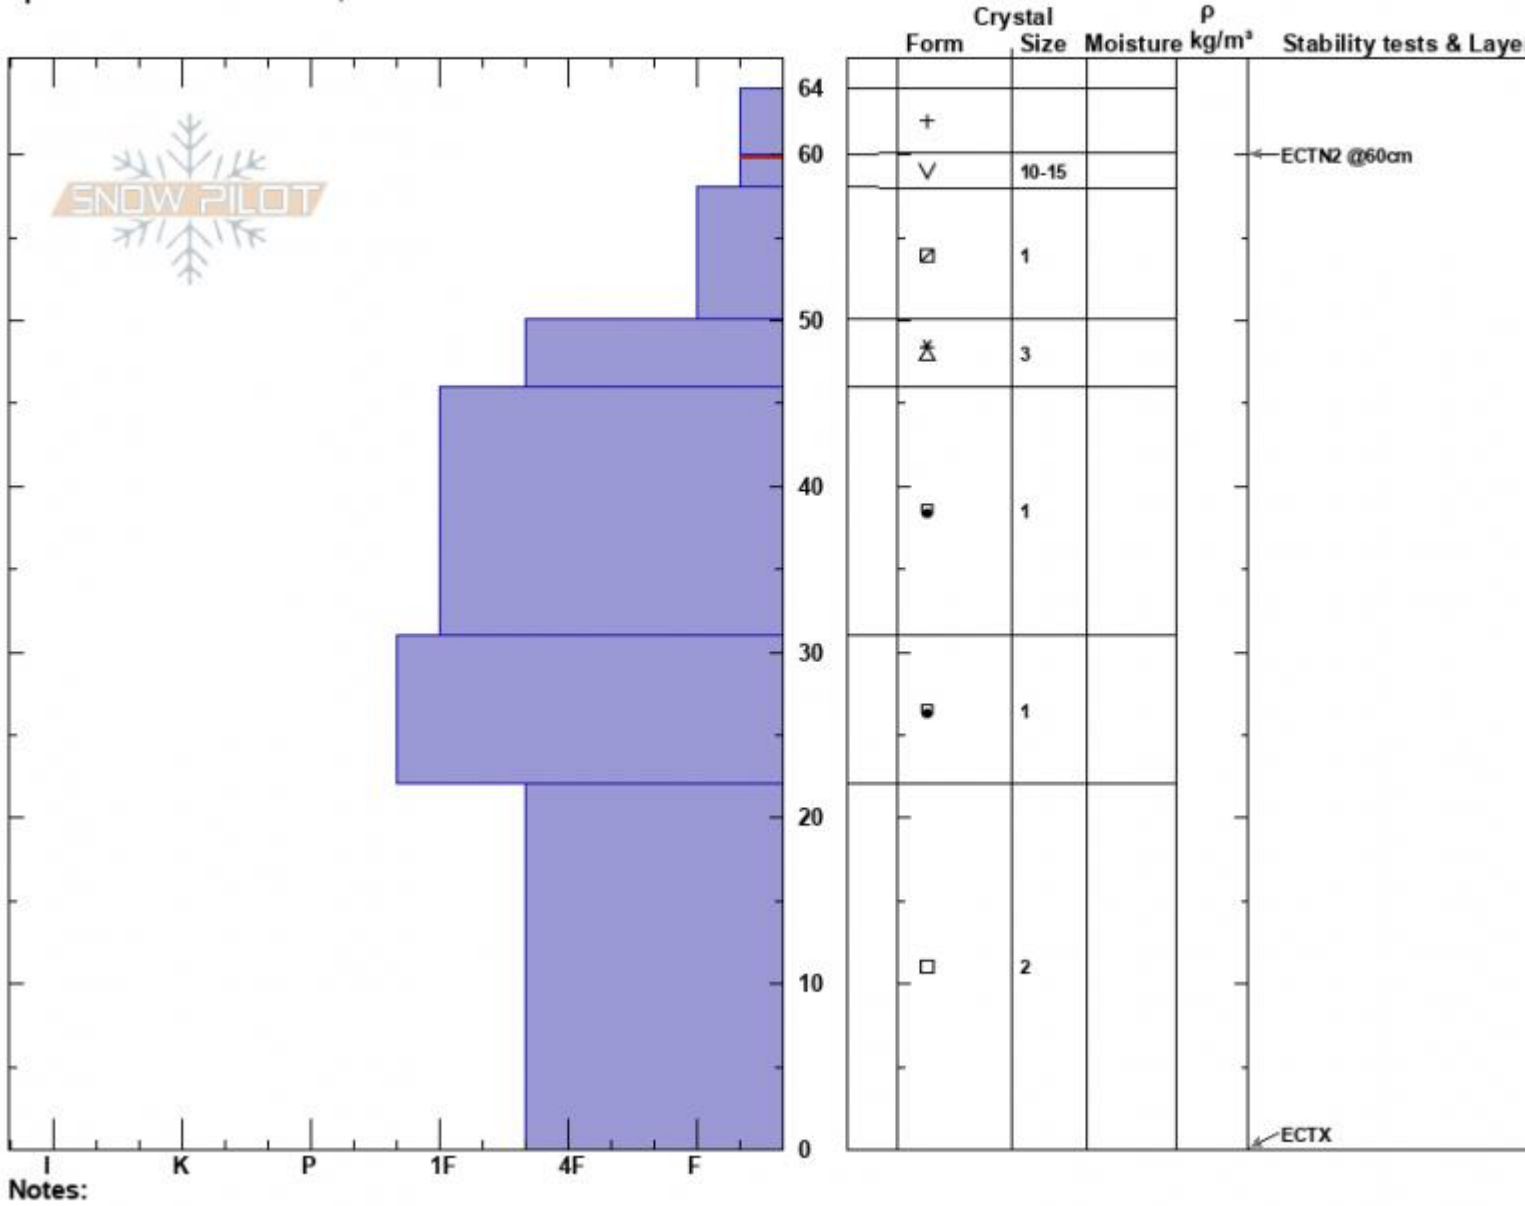

Black Canyon SW  
 Lionhead Range  
 MT  
 Elevation: 8100 ft  
 Aspect: 240°  
 Specifics: We snowmobiled slope

Dave Zinn  
 12/09/2024 - 1:50pm  
 Co-ord: 44.49862N, -111.13852W  
 Slope Angle: 5°  
 Wind Loading: no

Stability: Very Good  
 Air Temperature:  
 Sky Cover: BKN  
 Precipitation: NO  
 Wind: Calm

HS:64  
 PF:40  
 Layer Notes:  
 60-58cm: Problematic layer

Notes:  
 Advisory Region  
 Island Park  
 Longitude  
 -111.14W  
 Latitude  
 44.48N  
 Island Park, 2024-12-09