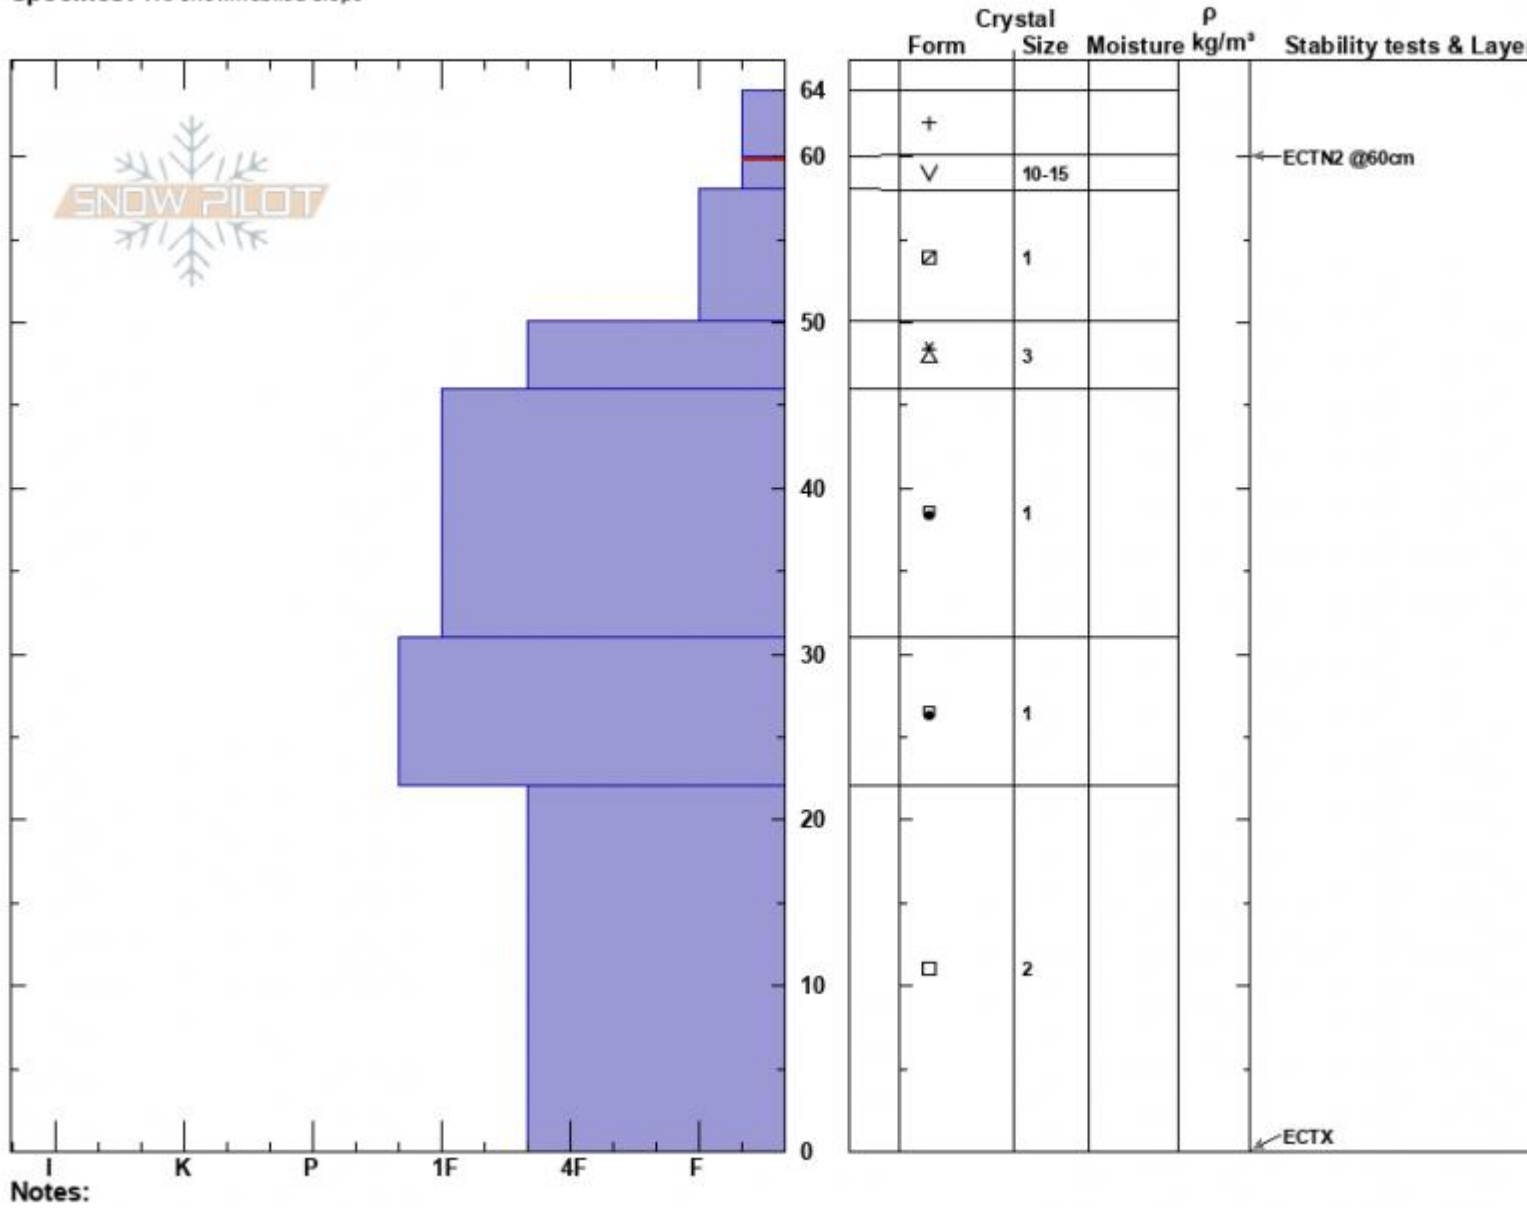

Black Canyon SW
 Lionhead Range
 MT
 Elevation: 8100 ft
 Aspect: 240°
 Specifics: We snowmobiled slope

Dave Zinn
 12/09/2024 - 1:50pm
 Co-ord: 44.49862N, -111.13852W
 Slope Angle: 5°
 Wind Loading: no

Stability: Very Good
 Air Temperature:
 Sky Cover: BKN
 Precipitation: NO
 Wind: Calm

HS:64
 PF:40
 Layer Notes:
 60-58cm: Problematic layer

Notes:
 Advisory Region
 Island Park
 Longitude
 -111.14W
 Latitude
 44.48N
 Island Park, 2024-12-09