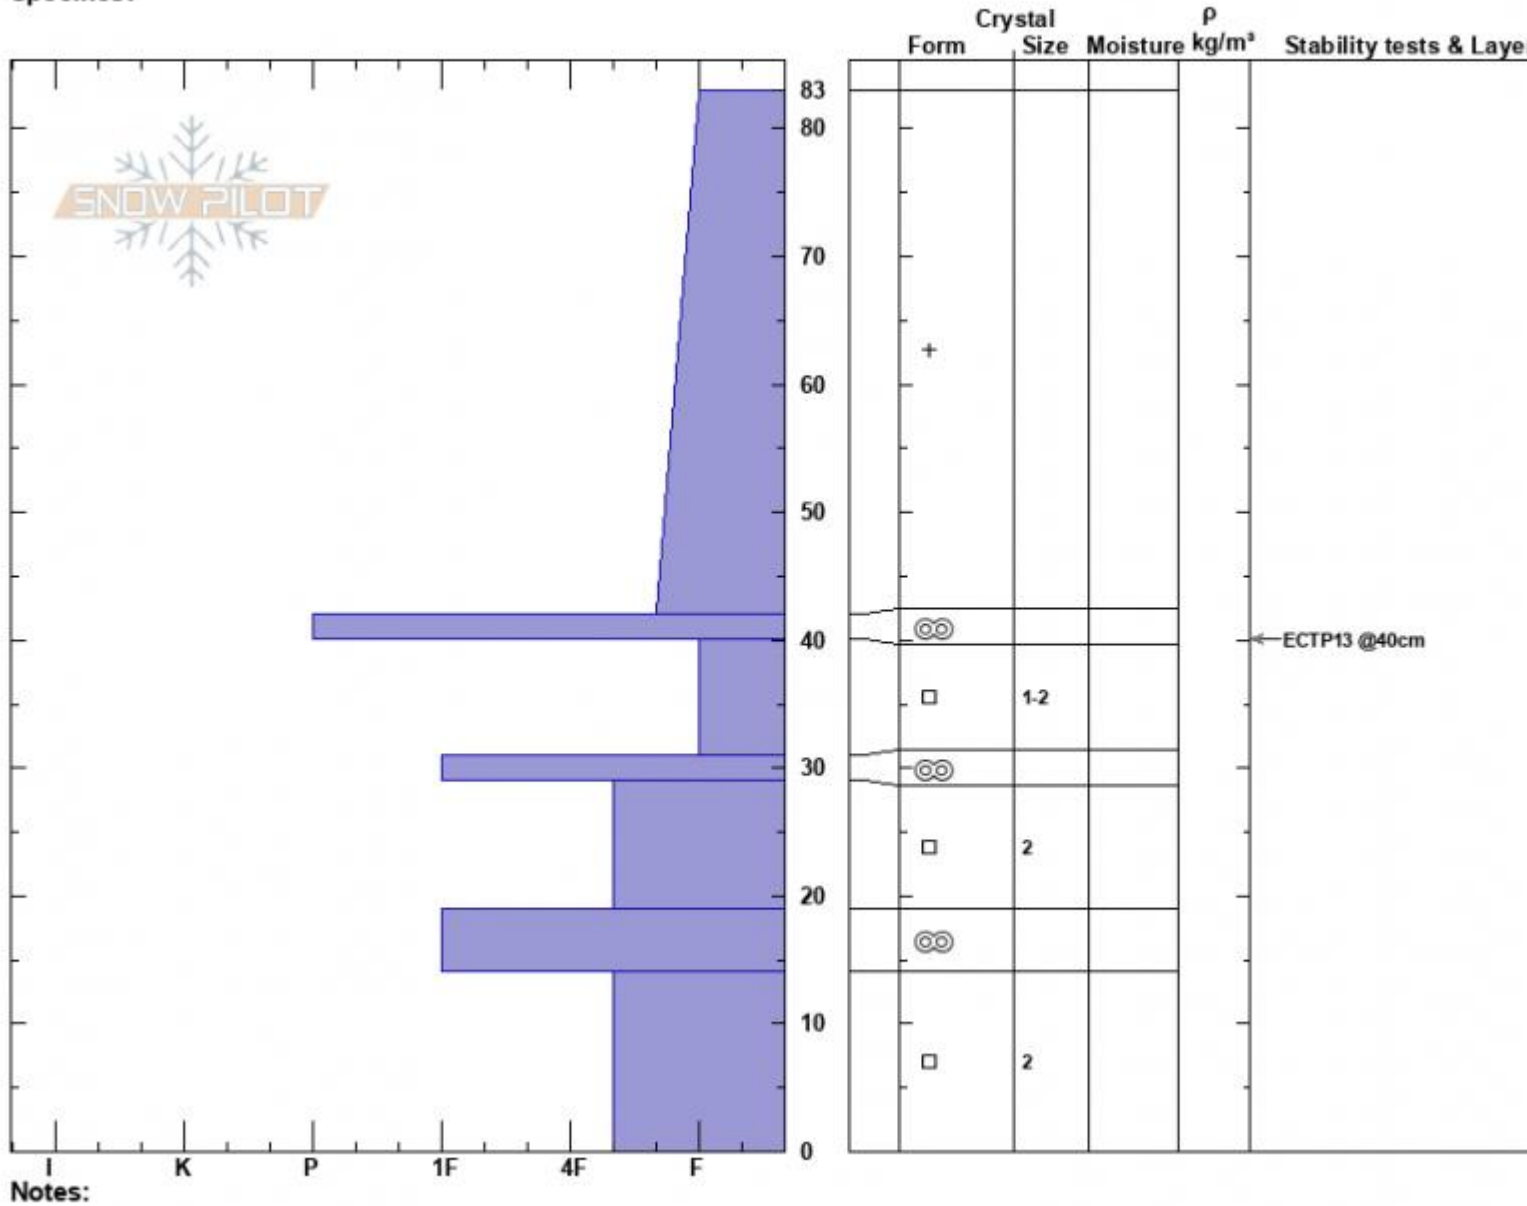

Blackmore SE Face  
 Gallatin Range-N  
 MT  
 Elevation: 9705 ft  
 Aspect: 115°  
 Specifics:

Haylee Darby  
 12/10/2024 - 12:45pm  
 Co-ord: 45.44581N, -111.00166W  
 Slope Angle: 26°  
 Wind Loading: no

Stability:  
 Air Temperature: -6°C  
 Sky Cover: BKN  
 Precipitation: NO  
 Wind: W Light Breeze

Layer Notes:

HS:83  
 PF:45  
 PS:30

Notes:  
 Advisory Region  
 Northern Gallatin  
 Longitude  
 -111.00W  
 Latitude  
 45.44N  
 Northern Gallatin, 2024-12-10