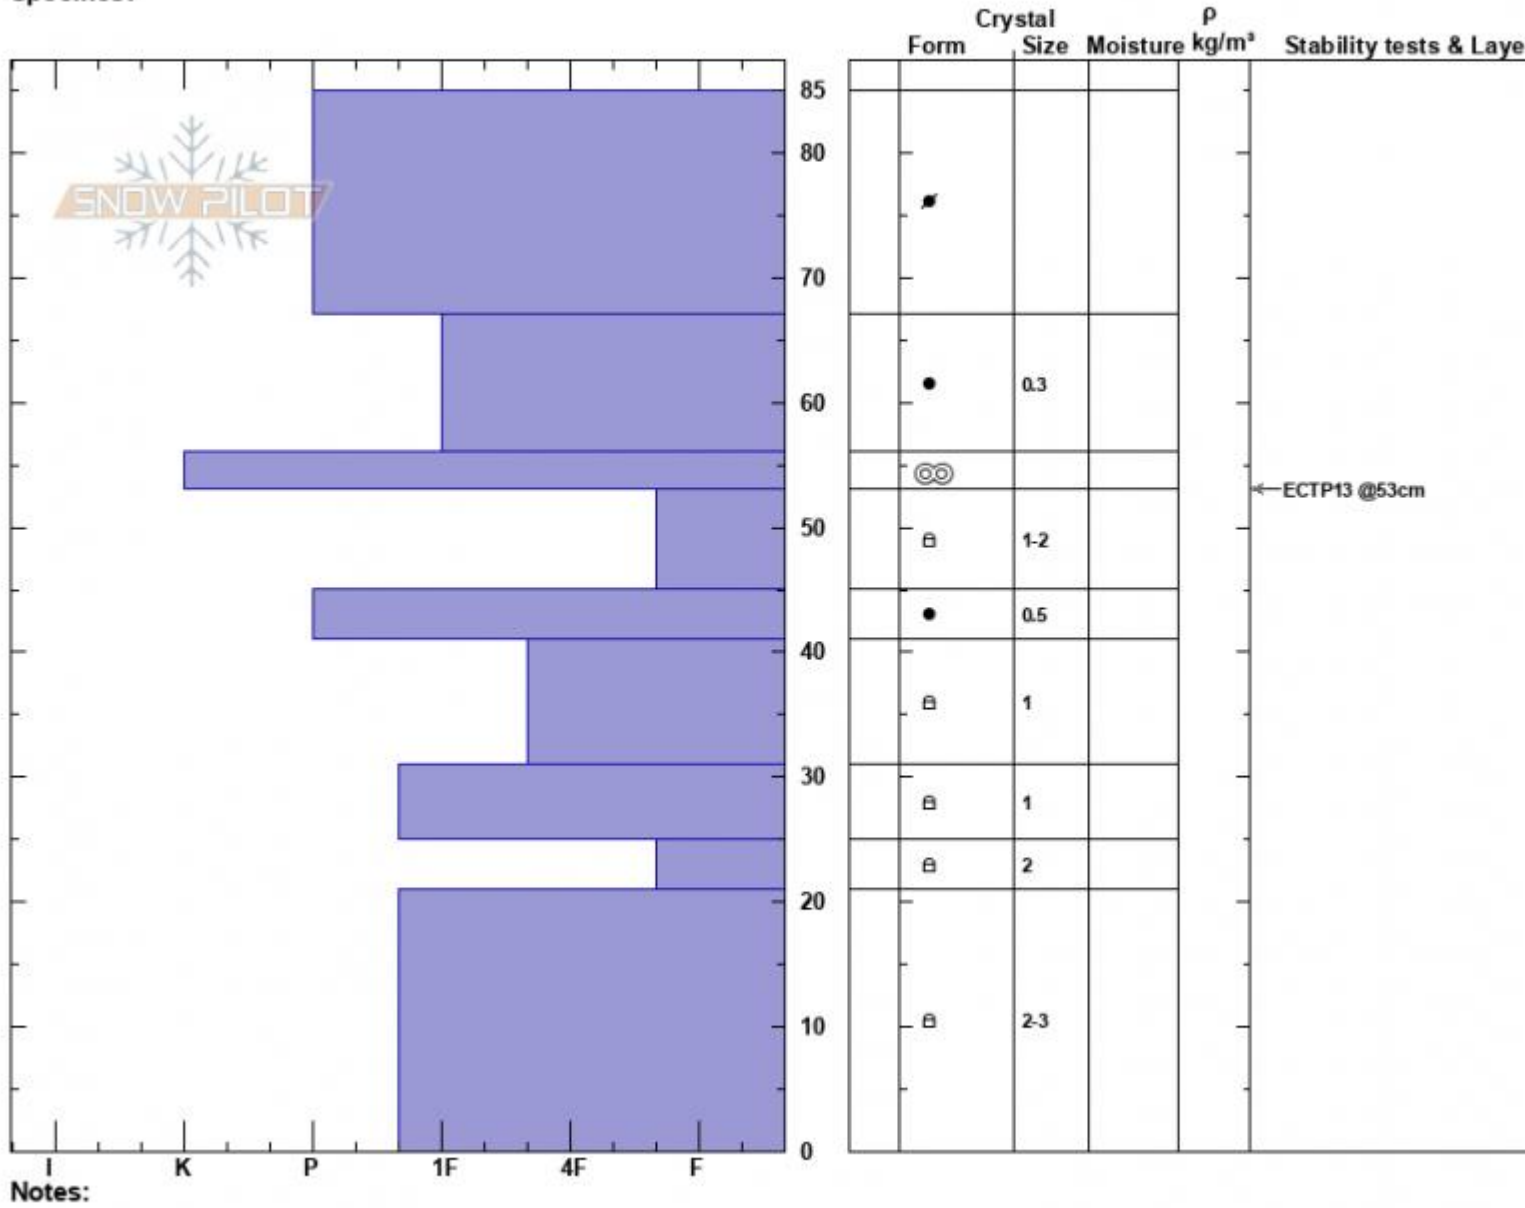

Saddle - Skyline
 Bridger Range
 MT
 Elevation: 9072 ft
 Aspect: 74°
 Specifics:

Haylee Darby
 12/14/2024 - 11:15am
 Co-ord: 45.79359N, -110.93564W
 Slope Angle: 32°
 Wind Loading: previous

Stability:
 Air Temperature: 0°C
 Sky Cover: BKN
 Precipitation: NO
 Wind: W Moderate

HS:85
 PF:30
 PS:1

Layer Notes:

Notes:
 Advisory Region
 Bridger Range
 Longitude
 -110.94W
 Latitude
 45.79N
 Bridger Range, 2024-12-14