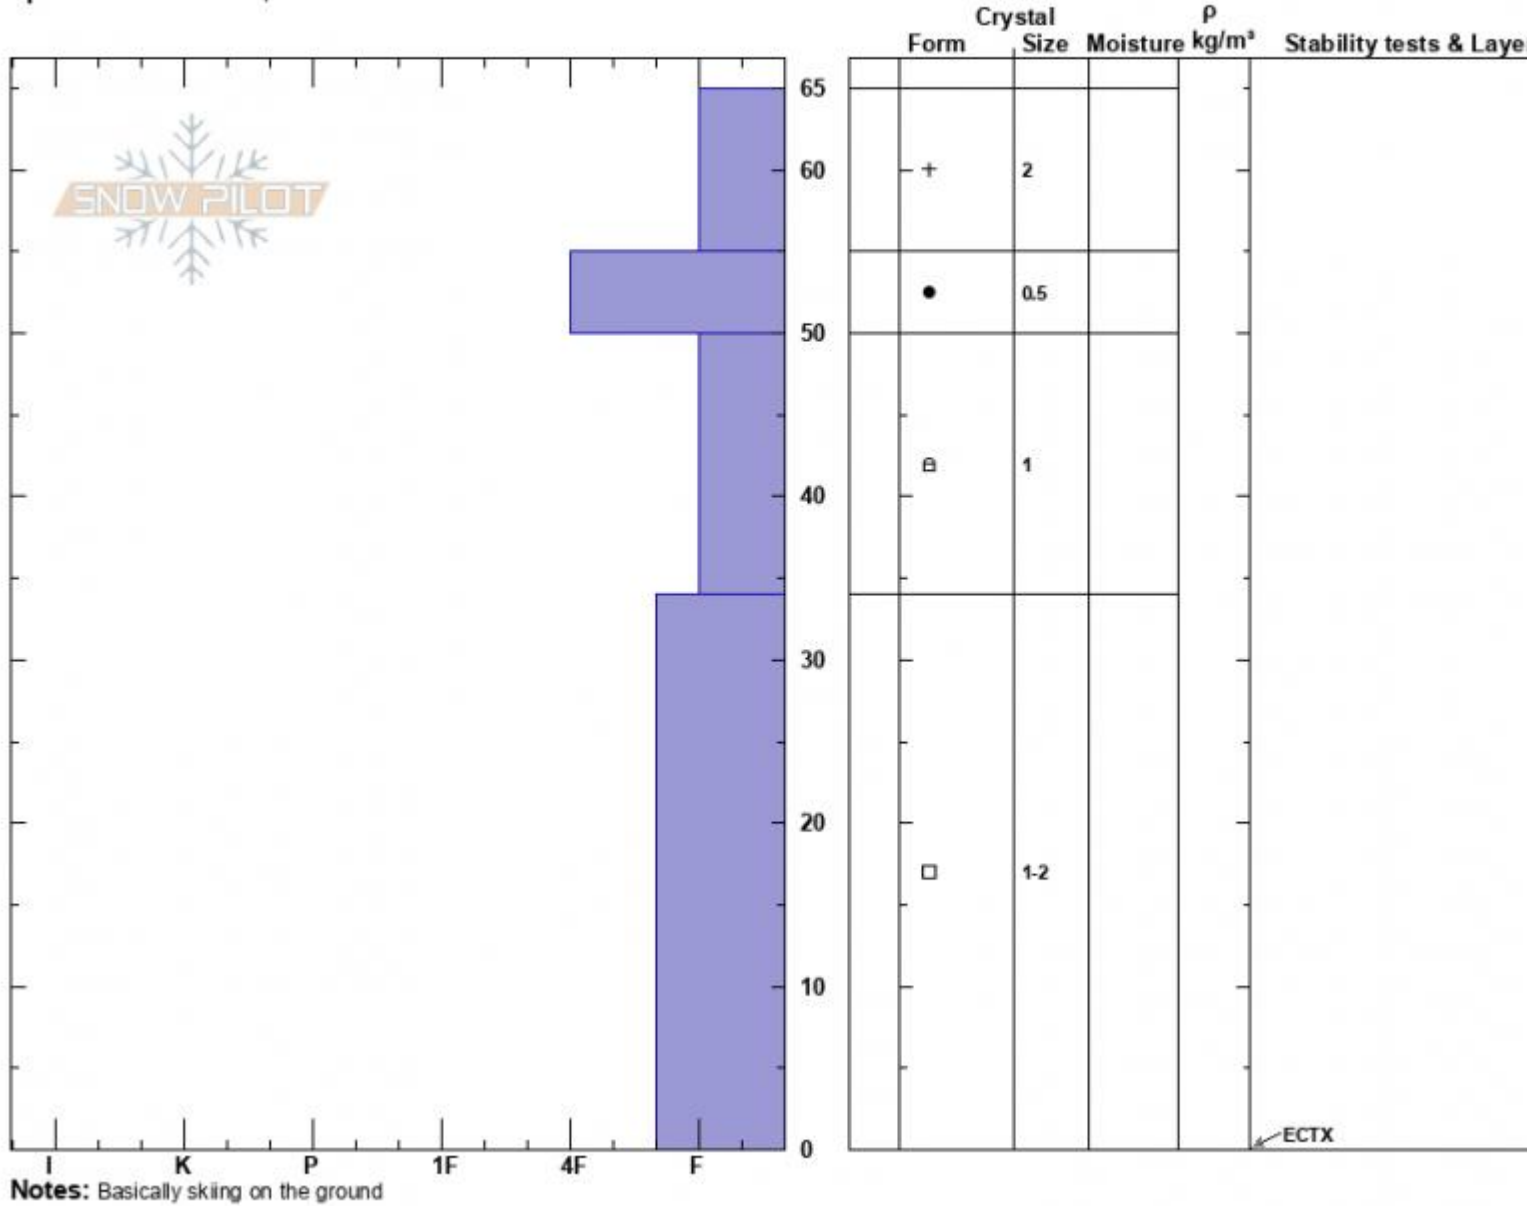

Bacon Rind Meadows
 Madison Range-S
 MT
 Elevation: 8875 ft
 Aspect: E
 Specifics: We skied slope

Mike Lavery
 12/16/2024 - 11:22am
 Co-ord: 44.95865N, -111.09927W
 Slope Angle: 24°
 Wind Loading: no

Stability: Good
 Air Temperature:
 Sky Cover: OVC
 Precipitation: S1
 Wind: S Moderate

HS:65
 PF:65
 PS:40
 Layer Notes:
 34-0cm: Problematic layer

Advisory Region
 Southern Madison
 Longitude
 -111.10W
 Latitude
 44.96N
 Southern Madison, 2024-12-16