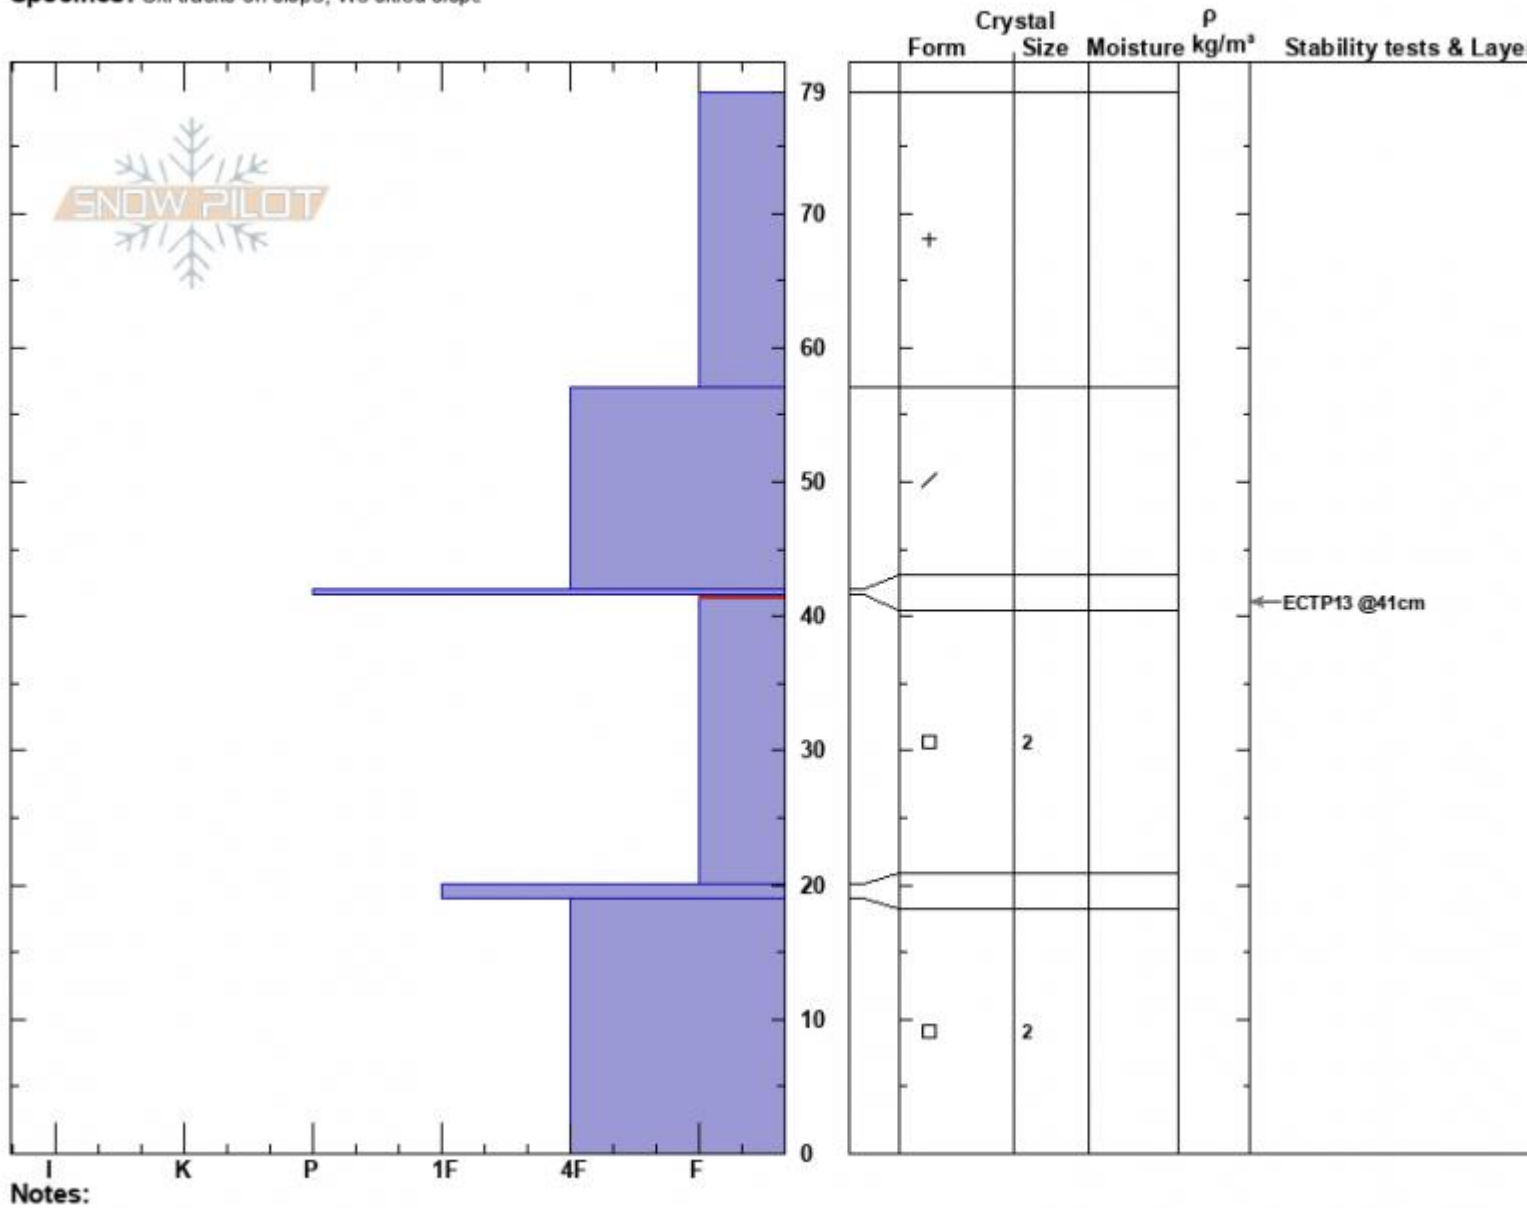

Tyler's
 Madison Range-N
 MT
 Elevation: 9000 ft
 Aspect: 270°
 Specifics: Ski tracks on slope; We skied slope

Ian Hoyer
 12/18/2024 - 11:00am
 Co-ord: 45.32341N, -111.38254W
 Slope Angle: 29°
 Wind Loading: no

Stability: Fair
 Air Temperature:
 Sky Cover: OVC
 Precipitation: NO
 Wind: S Strong

HS:79
 PF:65
 PS:15
 Layer Notes:
 41.5-20cm: Problematic layer

Advisory Region
 Northern Madison
 Longitude
 -111.39W
 Latitude
 45.34N
 Northern Madison, 2024-12-18