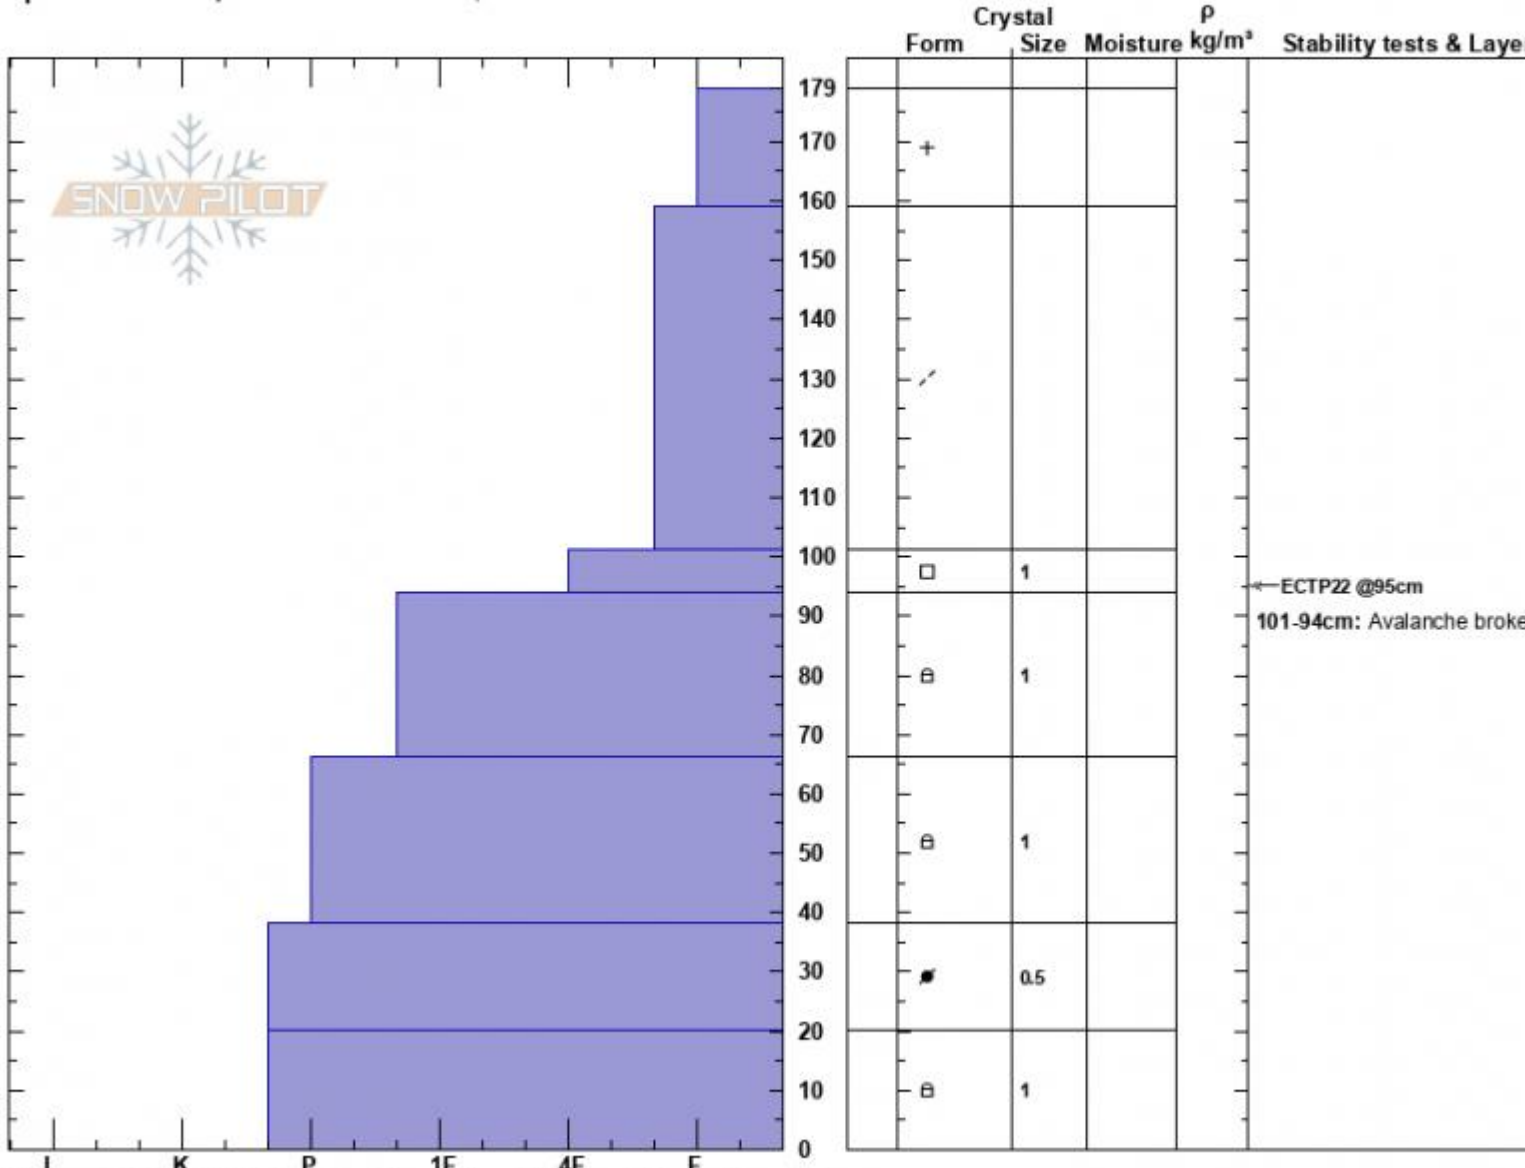

Henderson Crown ASr  
 Cooke City  
 MT  
 Elevation: 8997 ft  
 Aspect: 86°  
 Specifics: Pit is adjacent to avalanche: crown;

Haylee Darby  
 12/16/2024 - 12:45pm  
 Co-ord: 45.04595N, -109.92256W  
 Slope Angle: 38°  
 Wind Loading: yes

Stability:  
 Air Temperature: -7°C  
 Sky Cover: OVC  
 Precipitation: S2  
 Wind: W Light Breeze

HS:179 Layer Notes:  
 101-94cm: Avalanche broke here

Notes: SS-ASr-R3-D1-I, 100' wide, 50' vertical run. Skier remote triggered from 50' away.

Advisory Region  
 Cooke City  
 Longitude  
 -109.95W  
 Latitude  
 45.06N  
 Cooke City, 2024-12-16