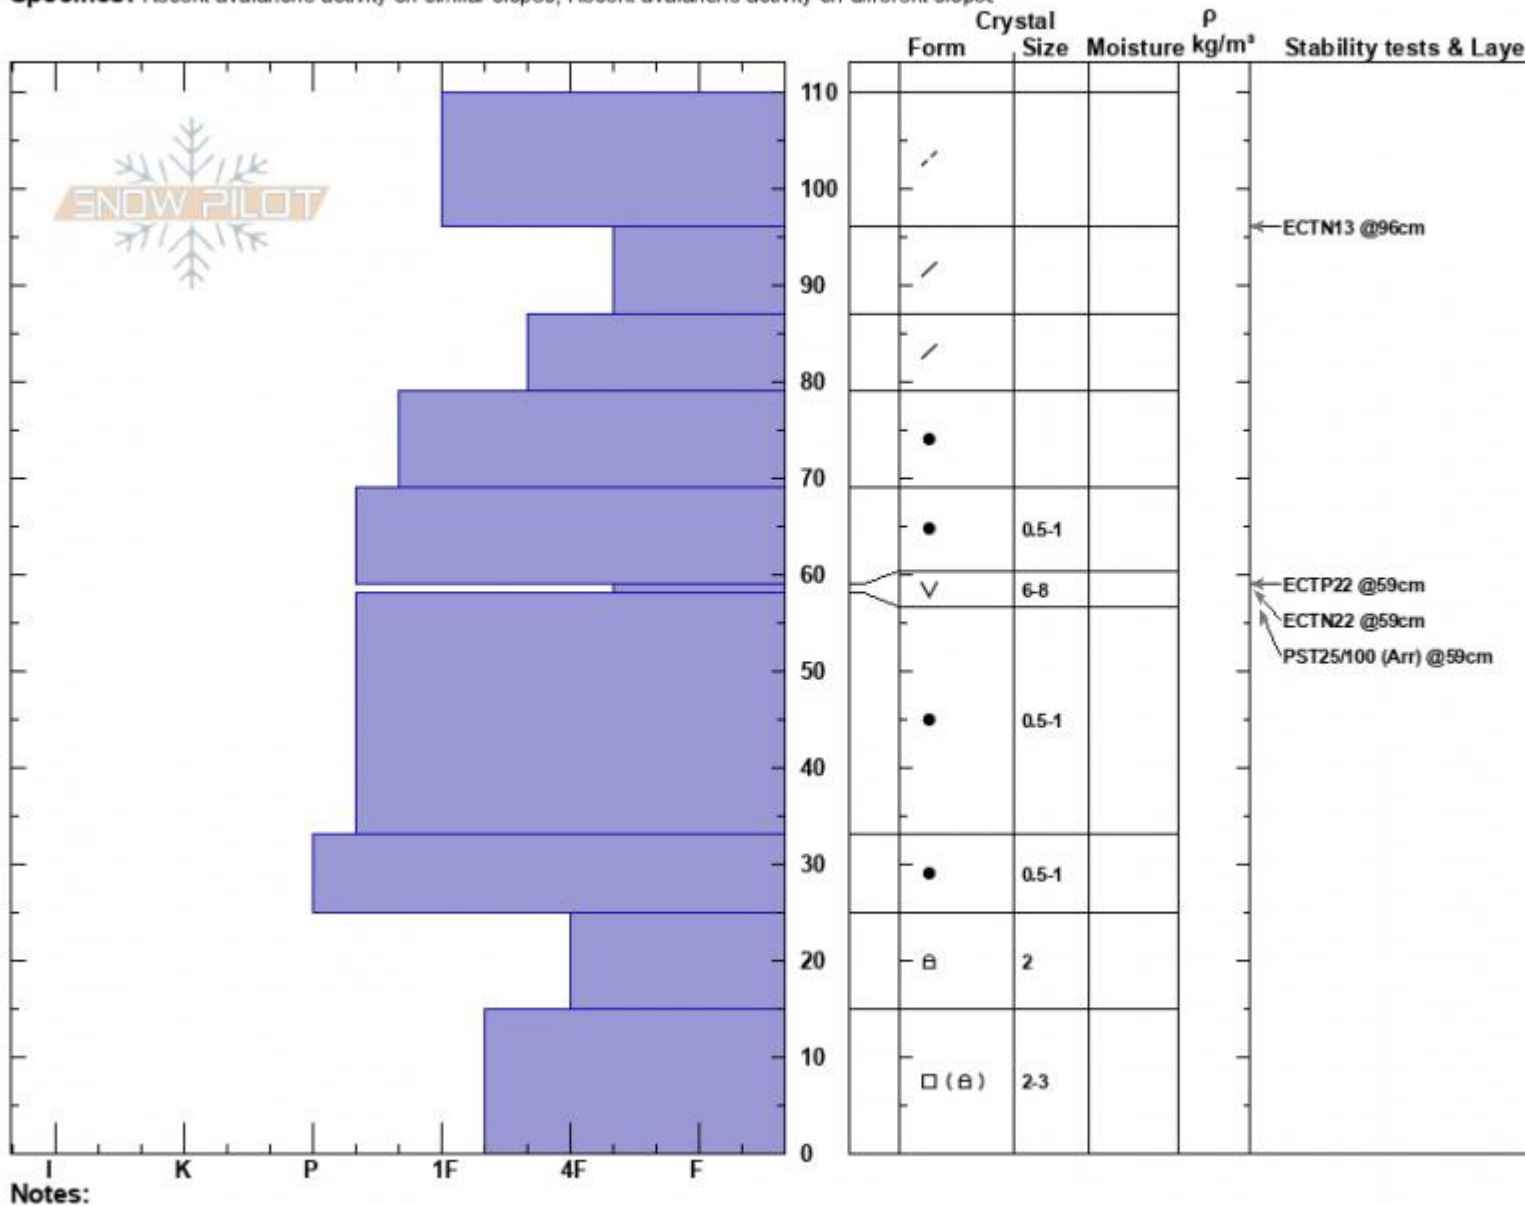

Robs Knob  
 Cooke City  
 MT  
 Elevation: 9562 ft  
 Aspect: 23°  
 Specifics: Recent avalanche activity on similar slopes; Recent avalanche activity on different slopes

Alex Marienthal  
 12/20/2024 - 2:20pm  
 Co-ord: 45.06775N, -109.95294W  
 Slope Angle: 15°  
 Wind Loading: previous

Stability: Poor  
 Air Temperature:  
 Sky Cover: FEW  
 Precipitation: NO  
 Wind: SW Light Breeze

HS:110 Layer Notes:  
 59-58cm:Problematic layer

Advisory Region  
 Cooke City  
 Longitude  
 -109.96W  
 Latitude  
 45.07N  
 Cooke City, 2024-12-20