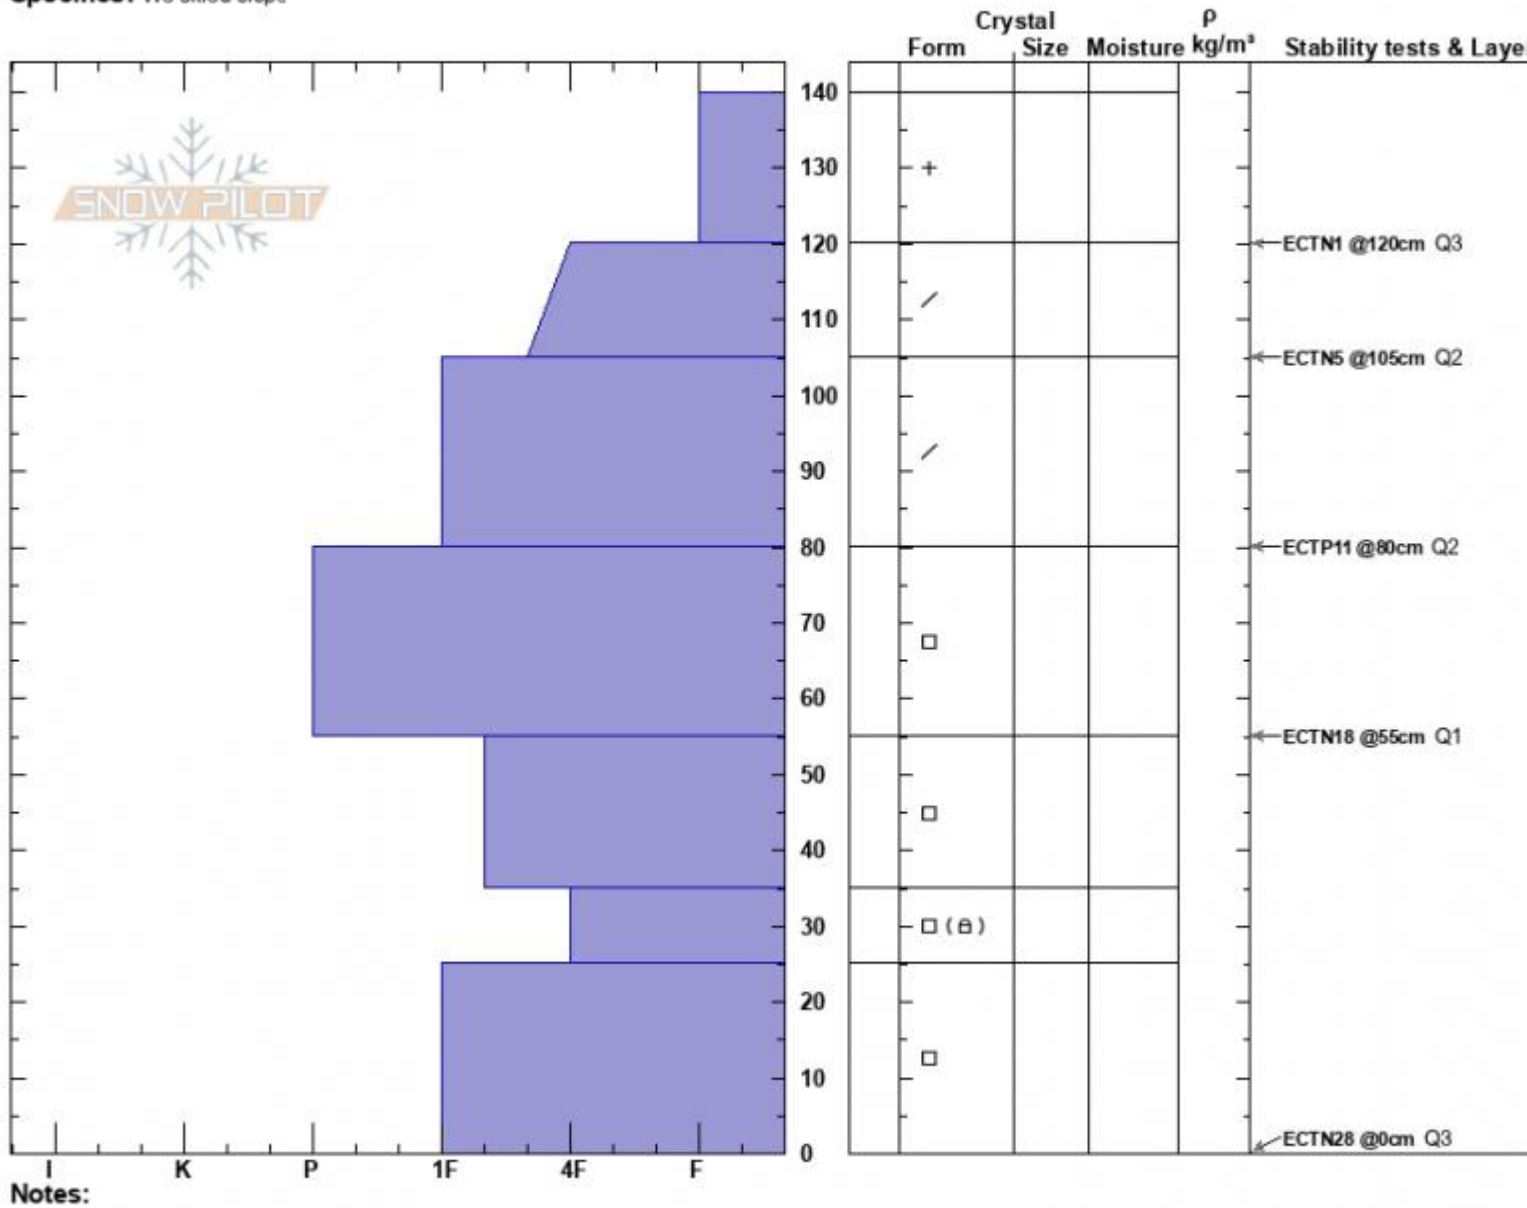

Hist. Rock Meadow  
 Gallatin Range-N  
 MT  
 Elevation: 8400 ft  
 Aspect: 70°  
 Specifics: We skied slope

Eddie Webb  
 01/13/2025 - 12:00pm  
 Co-ord: 45.48225N, -111.01243W  
 Slope Angle: 21°  
 Wind Loading: no

Stability: Good  
 Air Temperature:  
 Sky Cover: BKN  
 Precipitation: S-1  
 Wind: W Calm

HS:140  
 PF:62  
 PS:35  
 Layer Notes:

Advisory Region  
 Northern Gallatin  
 Longitude  
 -111.01W  
 Latitude  
 45.48N  
 Northern Gallatin, 2025-01-13