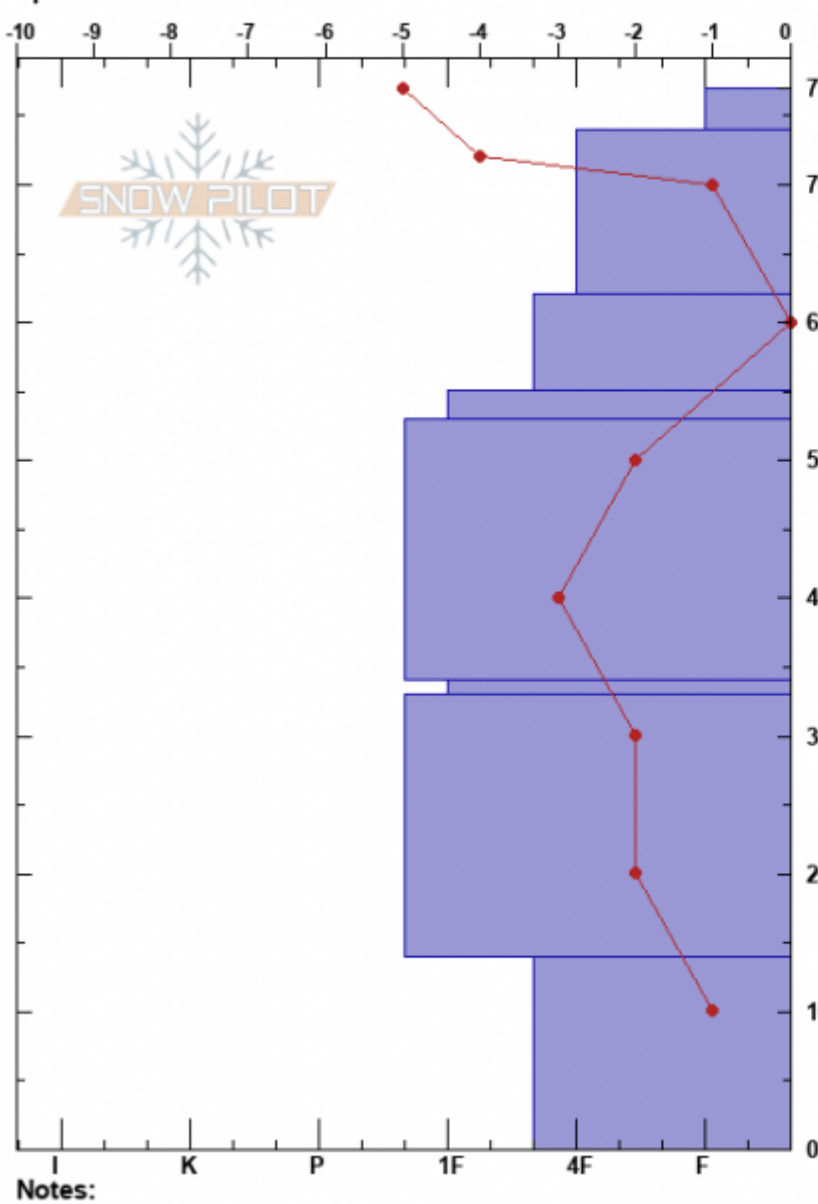

Mt. Ellis summit  
 Gallatin Range-N  
 MT  
 Elevation: 2530 m  
 Aspect: S  
 Specifics:

Ross Palomaki  
 01/14/2025 - 11:50am  
 Co-ord: 45.57757N, -110.95551W  
 Slope Angle: 28°  
 Wind Loading: no

Stability:  
 Air Temperature: -5°C  
 Sky Cover: FEW  
 Precipitation: NO  
 Wind: S Light Breeze

Layer Notes:  
 34-33cm: Old MF crust?  
 14-0cm: Problematic layer

Form	Crystal Size	Moisture	$\rho$ kg/m <sup>3</sup>	Stability tests & Layer
V	1-2			
/	0.5-1			
(•)	0.5			
•	0.3			
•	0.3-0.5			← ECTN16 @48cm
•	0.3-0.5			34-33cm: Old MF crust?
•	0.3-0.5			
□	1-2			← ECTN29 @14cm

Advisory Region  
 Northern Gallatin  
 Longitude  
 -110.96W  
 Latitude  
 45.58N  
 Northern Gallatin, 2025-01-15