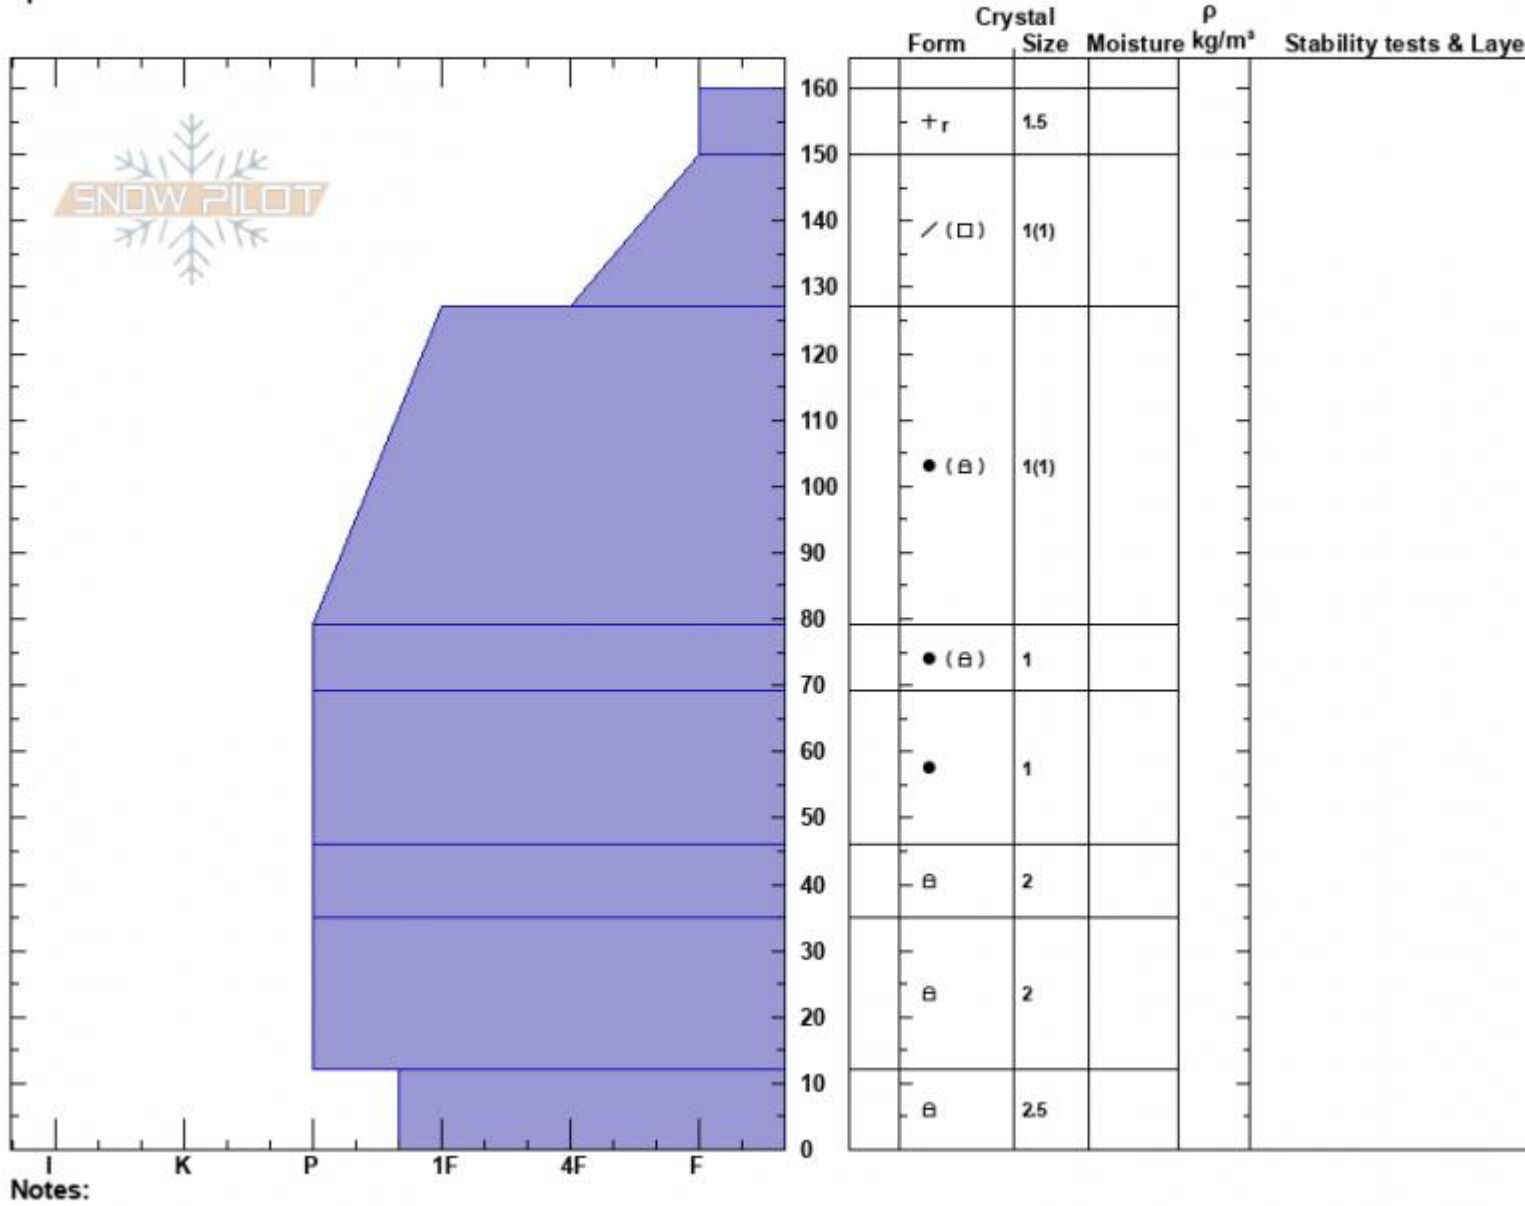

Wolverine Basin  
 Bridger Range  
 MT  
 Elevation: 2320 m  
 Aspect: W  
 Specifics:

Christopher Pruden  
 01/19/2025 - 1:00pm  
 Co-ord: 505 142W 5075847N  
 Slope Angle: 10°  
 Wind Loading:

Stability:  
 Air Temperature:  
 Sky Cover:  
 Precipitation:  
 Wind:

HS:160 Layer Notes:

Advisory Region  
 Bridger Range  
 Longitude  
 -110.93W  
 Latitude  
 45.84N  
 Bridger Range, 2025-01-19