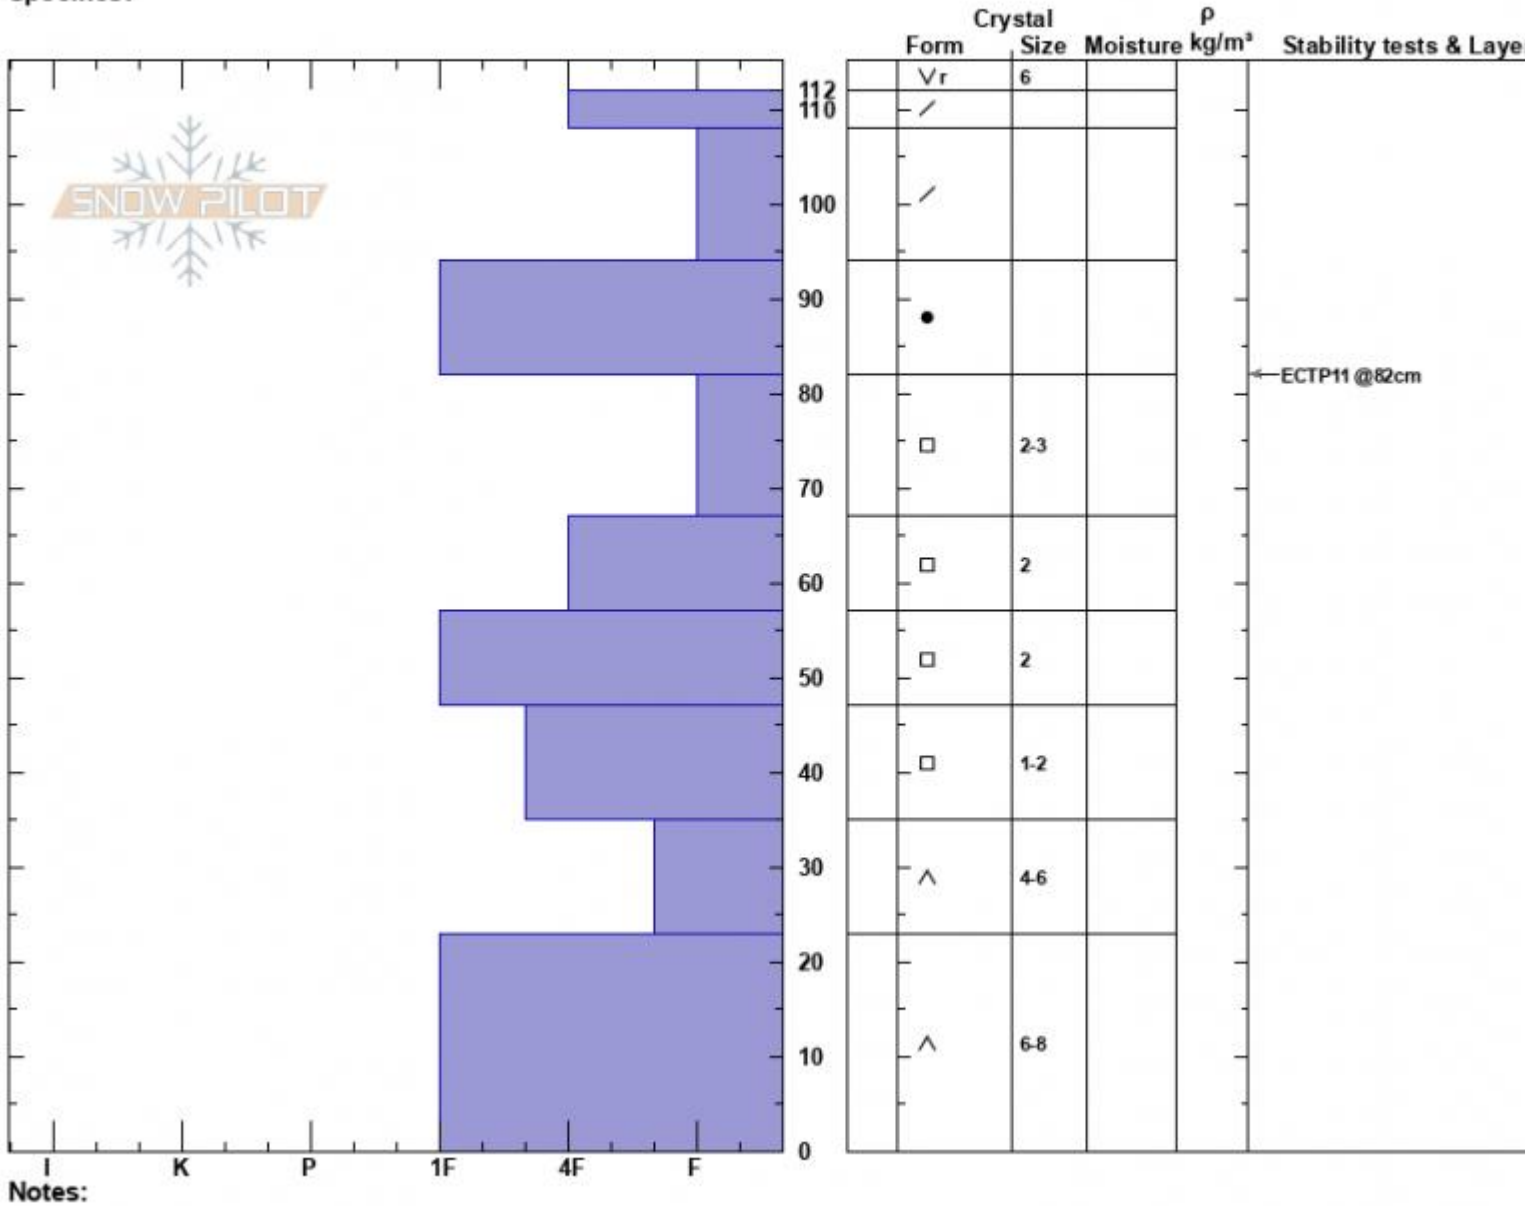

Sunlight Basin  
 Madison Range-S  
 MT  
 Elevation: 9482 ft  
 Aspect: 110°  
 Specifics:

Haylee Darby  
 02/21/2025 - 11:00am  
 Co-ord: 44.97509N, -111.31389W  
 Slope Angle: 27°  
 Wind Loading: no

Stability:  
 Air Temperature:  
 Sky Cover: CLR  
 Precipitation: NO  
 Wind: S Light Breeze

HS:112  
 PF:90  
 Layer Notes:

Advisory Region  
 Southern Madison  
 Longitude  
 -111.27W  
 Latitude  
 45.06N  
 Southern Madison, 2025-02-21