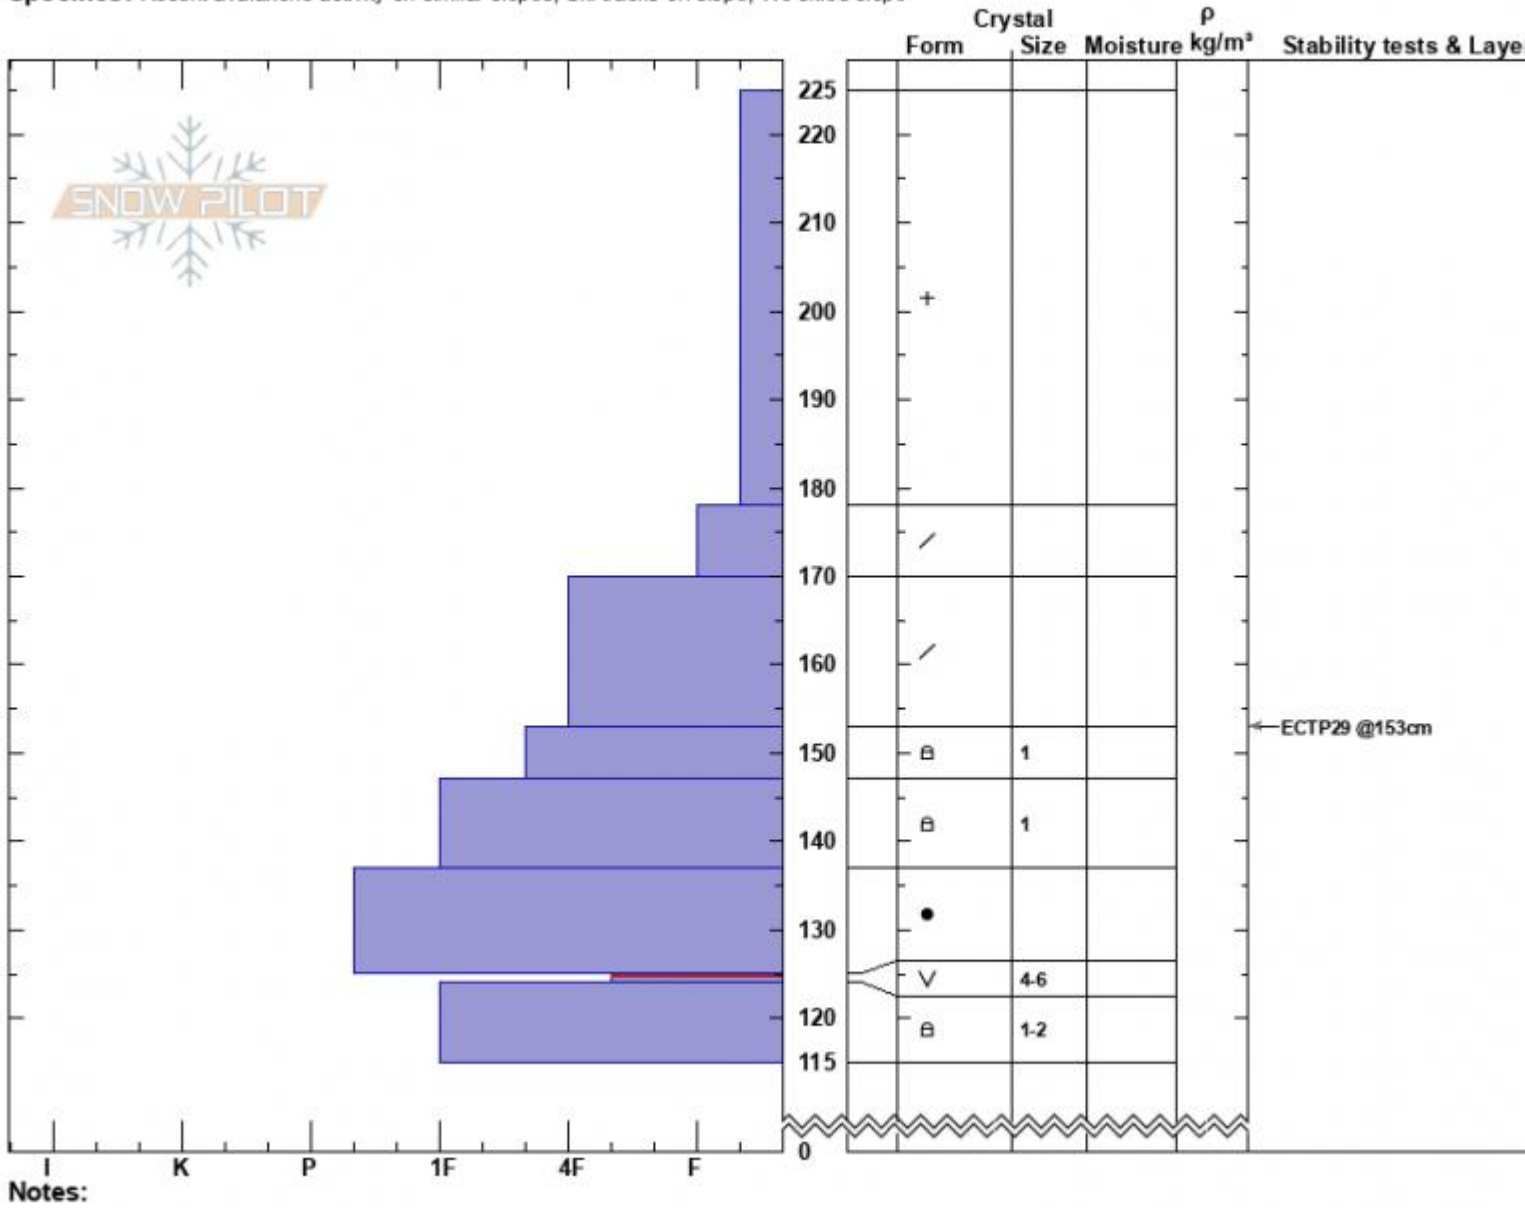

Bear Spankys
 Madison Range-N
 MT
 Elevation: 9150 ft
 Aspect: 80°
 Specifics: Recent avalanche activity on similar slopes; Ski tracks on slope; We skied slope

Dave Zinn
 02/16/2025 - 12:30pm
 Co-ord: 45.32419N, -111.38117W
 Slope Angle: 22°
 Wind Loading: no

Stability: Good
 Air Temperature:
 Sky Cover: OVC
 Precipitation: S1
 Wind: Calm

HS:225
 PF:75
 Layer Notes: 125-124cm: Problematic layer

Notes:
 Advisory Region
 Northern Madison
 Longitude
 -111.38W
 Latitude
 45.35N
 Northern Madison, 2025-02-16