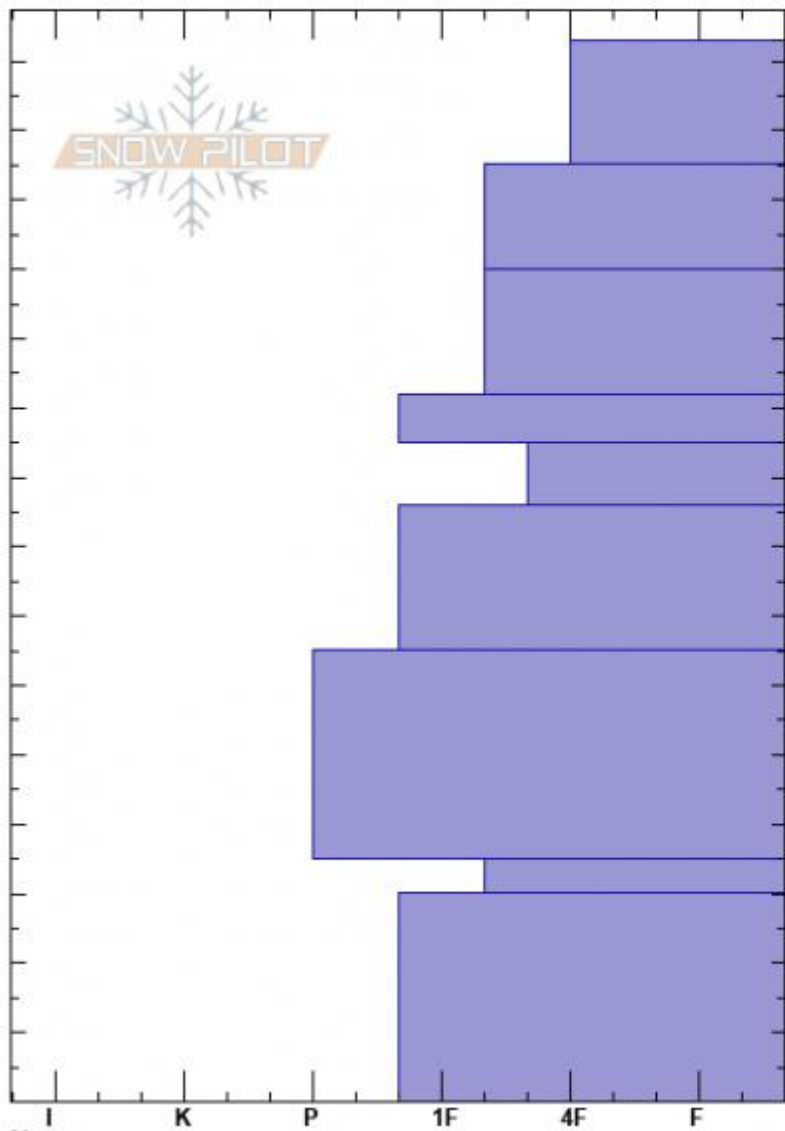

Jones Creek Rib
 Bridger Range
 MT
 Elevation: 8432 ft
 Aspect: 247°
 Specifics:

Haylee Darby
 02/25/2025 - 11:50pm
 Co-ord: 45.82384N, -110.93298W
 Slope Angle: 27°
 Wind Loading:

Stability:
 Air Temperature:
 Sky Cover: BKN
 Precipitation: NO
 Wind: W Moderate

HS:153 Layer Notes:

Height (cm)	Crystal		Moisture	Stability tests & Layer
	Form	Size		
153				
140	/			
130	/			
120				← ECTN20 @120cm
110	□	1		
100	⊖	1		
90	□	1-2		
80	⊖	1-2		
70				
60				
50	⊖	1		
40				
30	⊖	2-4		
20				
10	⊖	2-4		
0				