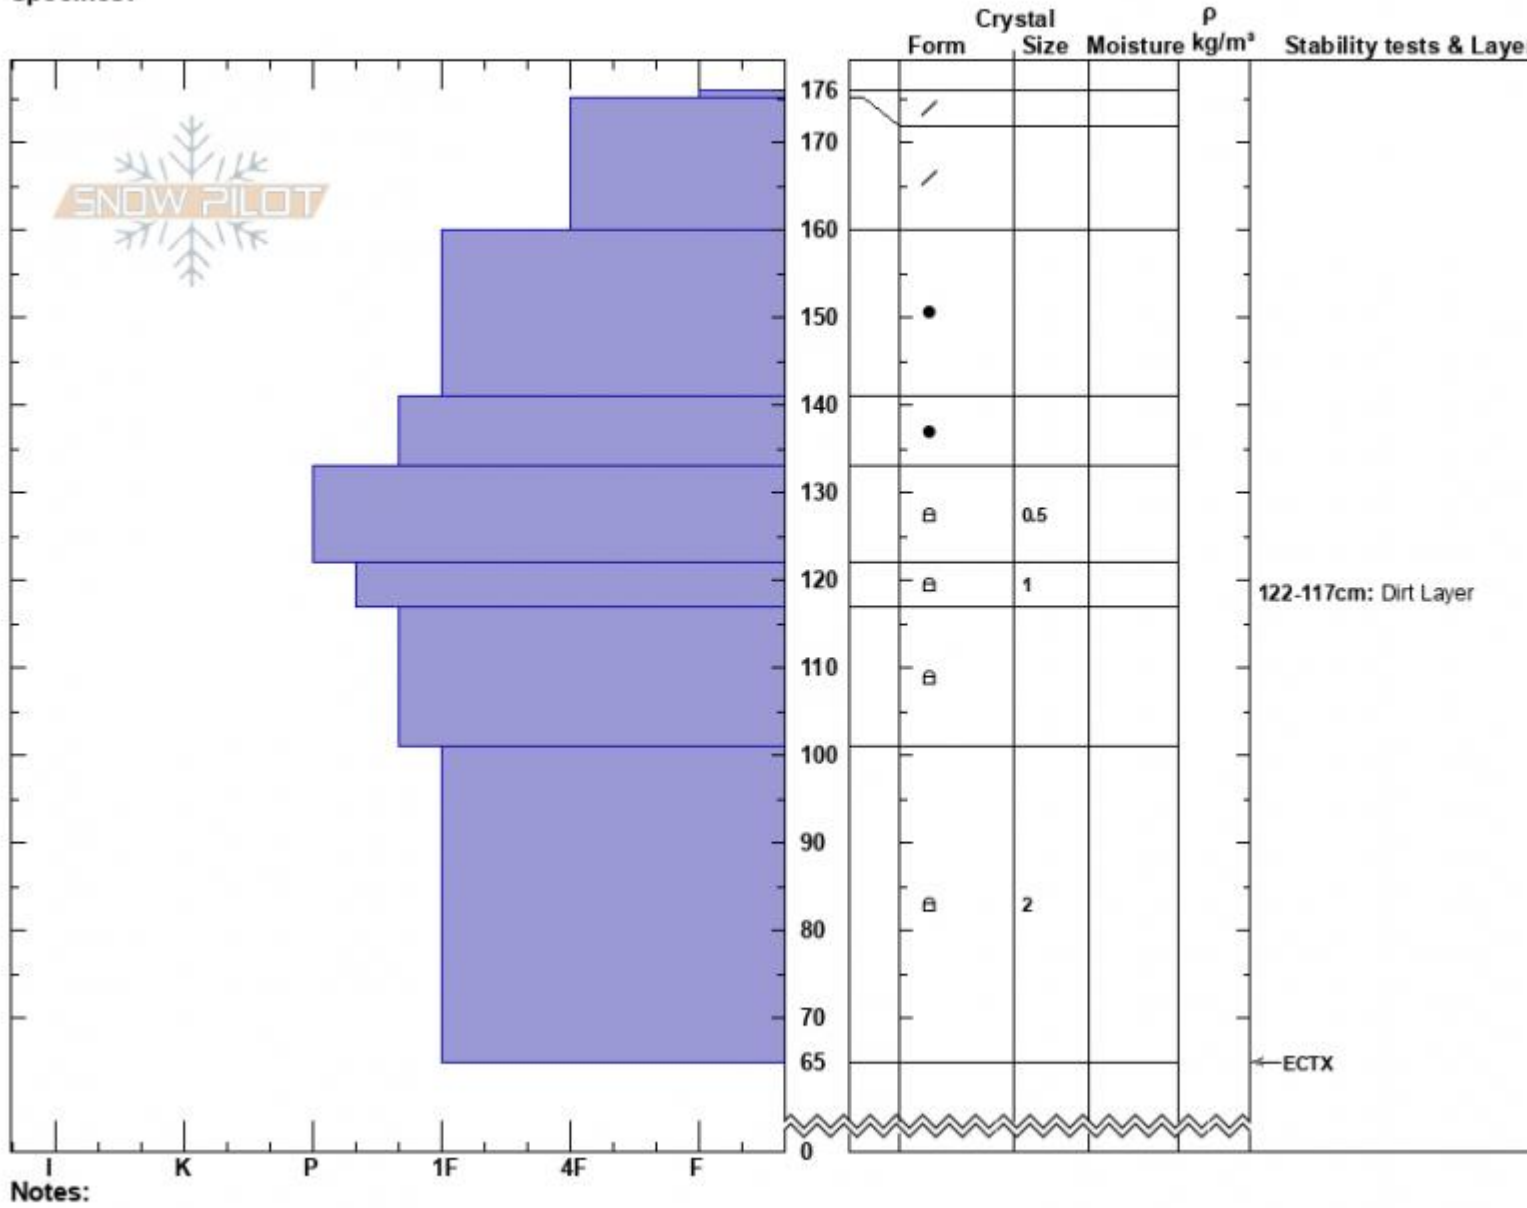

Spanky's
 Madison Range-N
 MT
 Elevation: 9100 ft
 Aspect: 90°
 Specifics:

Haylee Darby
 02/27/2025 - 12:00pm
 Co-ord: 45.32158N, -111.38049W
 Slope Angle: 25°
 Wind Loading:

Stability:
 Air Temperature:
 Sky Cover: CLR
 Precipitation: NO
 Wind: W Calm

HS:176 Layer Notes:
 122-117cm: Dirt Layer

Advisory Region
 Northern Madison
 Longitude
 -111.39W
 Latitude
 45.34N
 Northern Madison, 2025-02-27